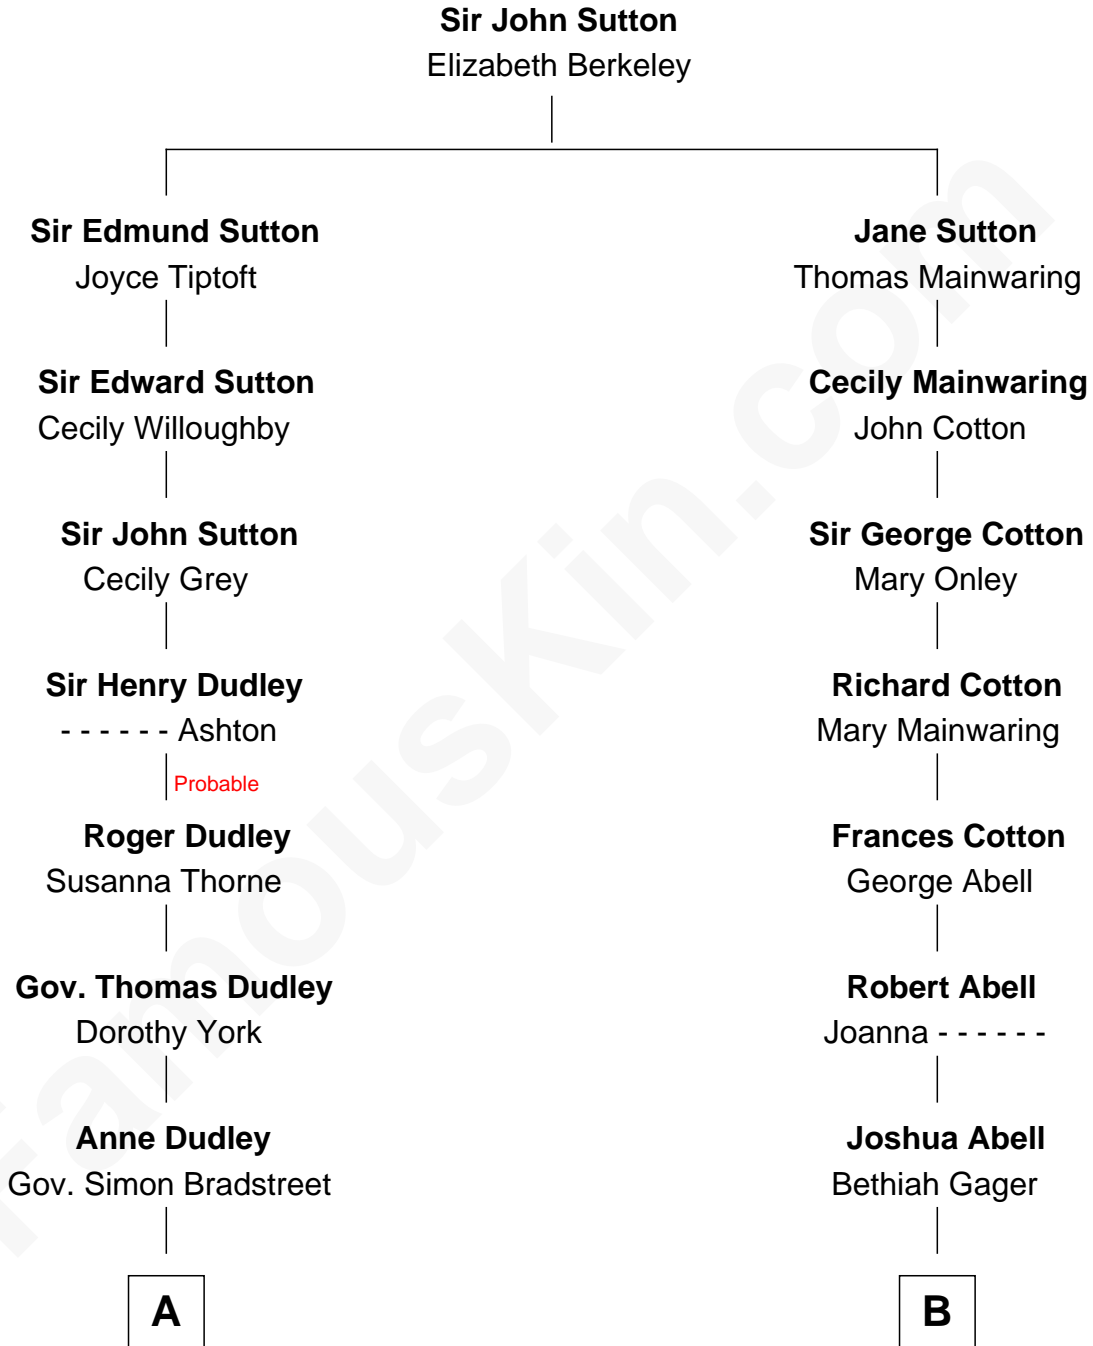

FamousKin.com

Relationship Chart of

Kate Upton

Sports Illustrated Swimsuit Cover Model

16th cousin 2 times removed of

Adlai Stevenson III

U.S. Senator from Illinois

C

Jefferson Matthew Upton

Shelley Fawn Davis

Kate Upton

Model and Actress

FamousKin.com