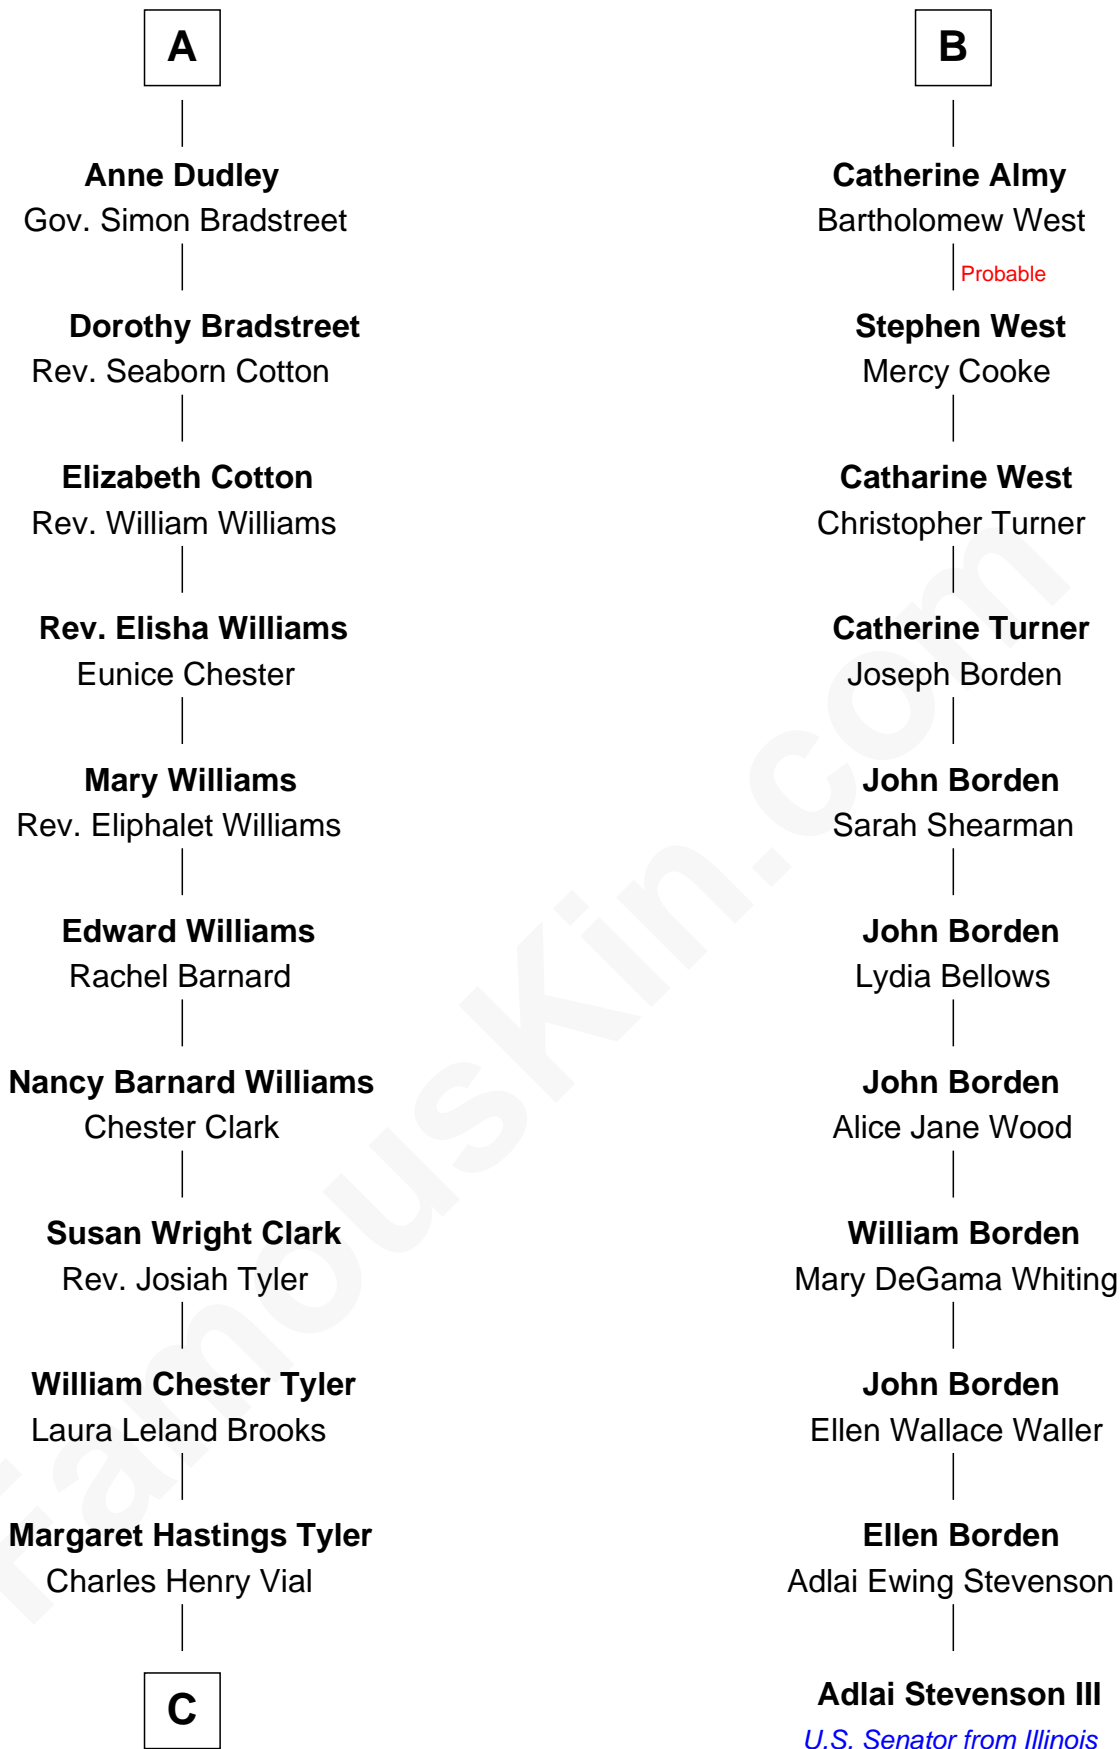

FamousKin.com

Relationship Chart of

Kate Upton

Sports Illustrated Swimsuit Cover Model

17th cousin 2 times removed of

Adlai Stevenson III
U.S. Senator from Illinois

C

—
Elizabeth Brooks Vial
Stephen Edward Upton

—
Jefferson Matthew Upton
Shelley Fawn Davis

—
Kate Upton
Model and Actress

FamousKin.com