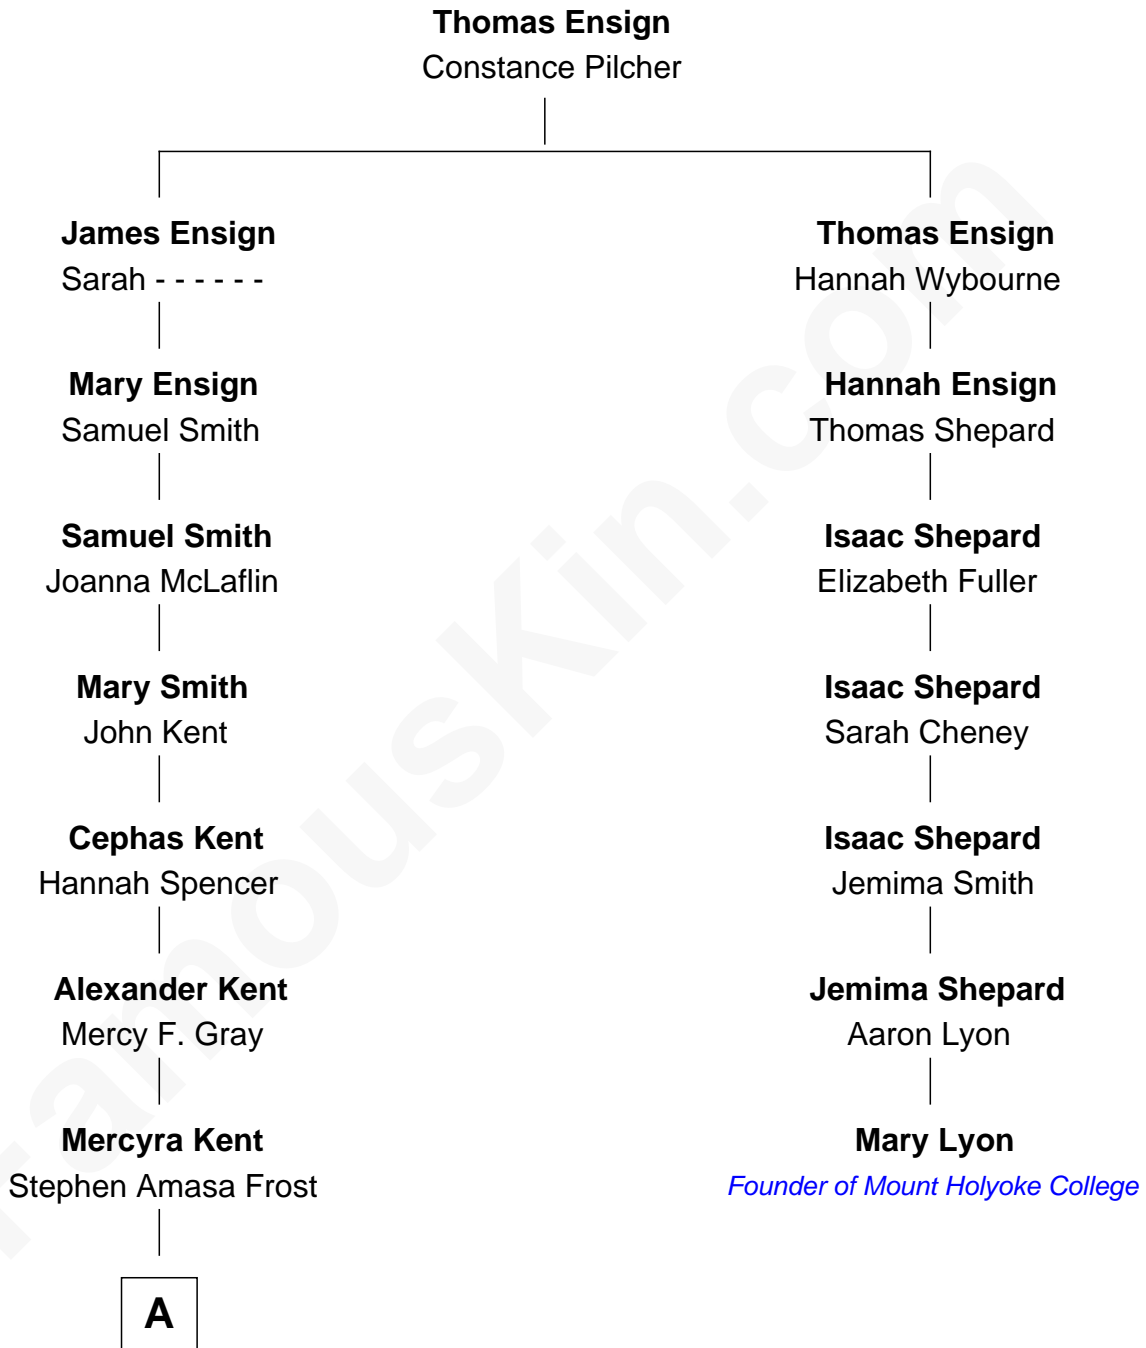

FamousKin.com

Relationship Chart of

Kate Upton

Sports Illustrated Swimsuit Cover Model

6th cousin 6 times removed of

Mary Lyon

Founder of Mount Holyoke College

A

—
Mercy Ann Frost

Henry Butler Goodrich

—
Emma Frost Goodrich

George McNaughton Vial

—
Charles Henry Vial

Margaret Hastings Tyler

—
Elizabeth Brooks Vial

Stephen Edward Upton

—
Jefferson Matthew Upton

Shelley Fawn Davis

—
Kate Upton

Model and Actress