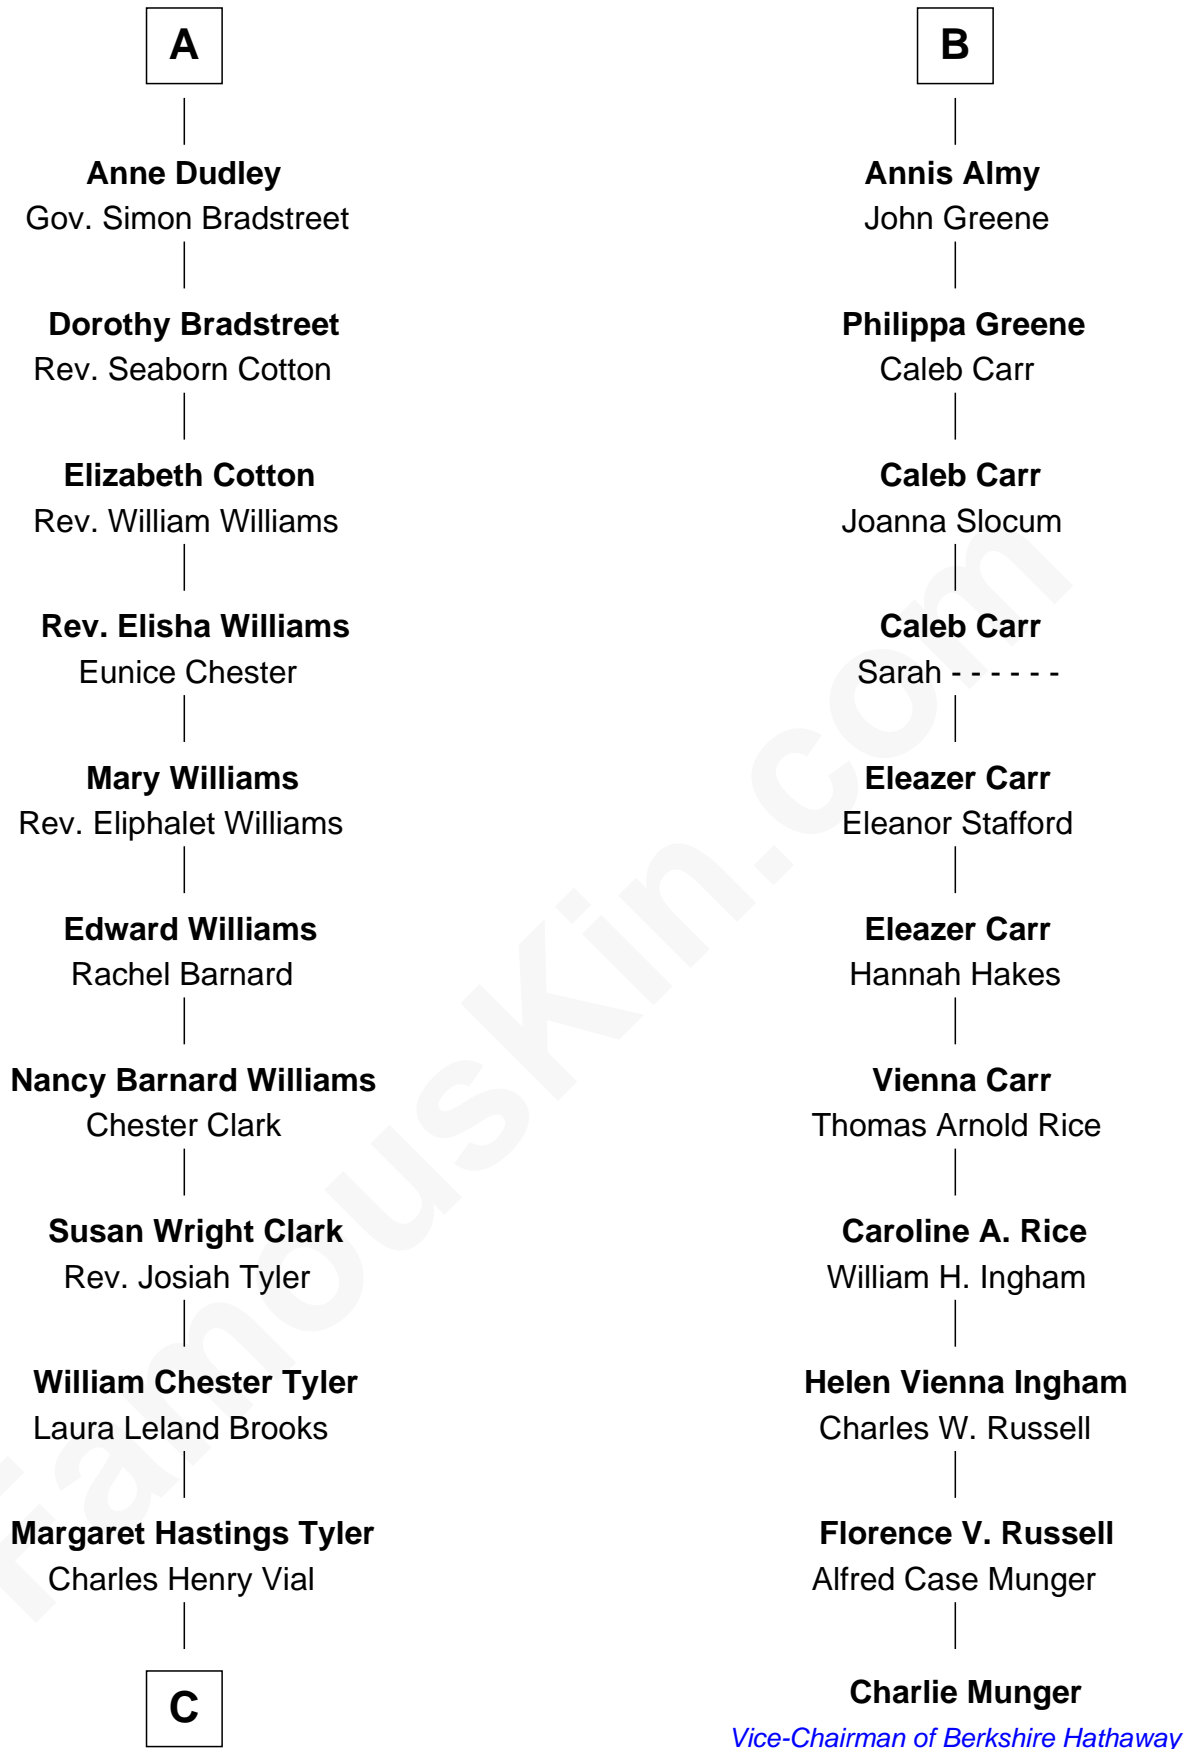

FamousKin.com

Relationship Chart of

Kate Upton

Sports Illustrated Swimsuit Cover Model

17th cousin 2 times removed of

Charlie Munger

Vice-Chairman of Berkshire Hathaway

C

Elizabeth Brooks Vial
Stephen Edward Upton

Jefferson Matthew Upton
Shelley Fawn Davis

Kate Upton
Model and Actress

FamousKin.com