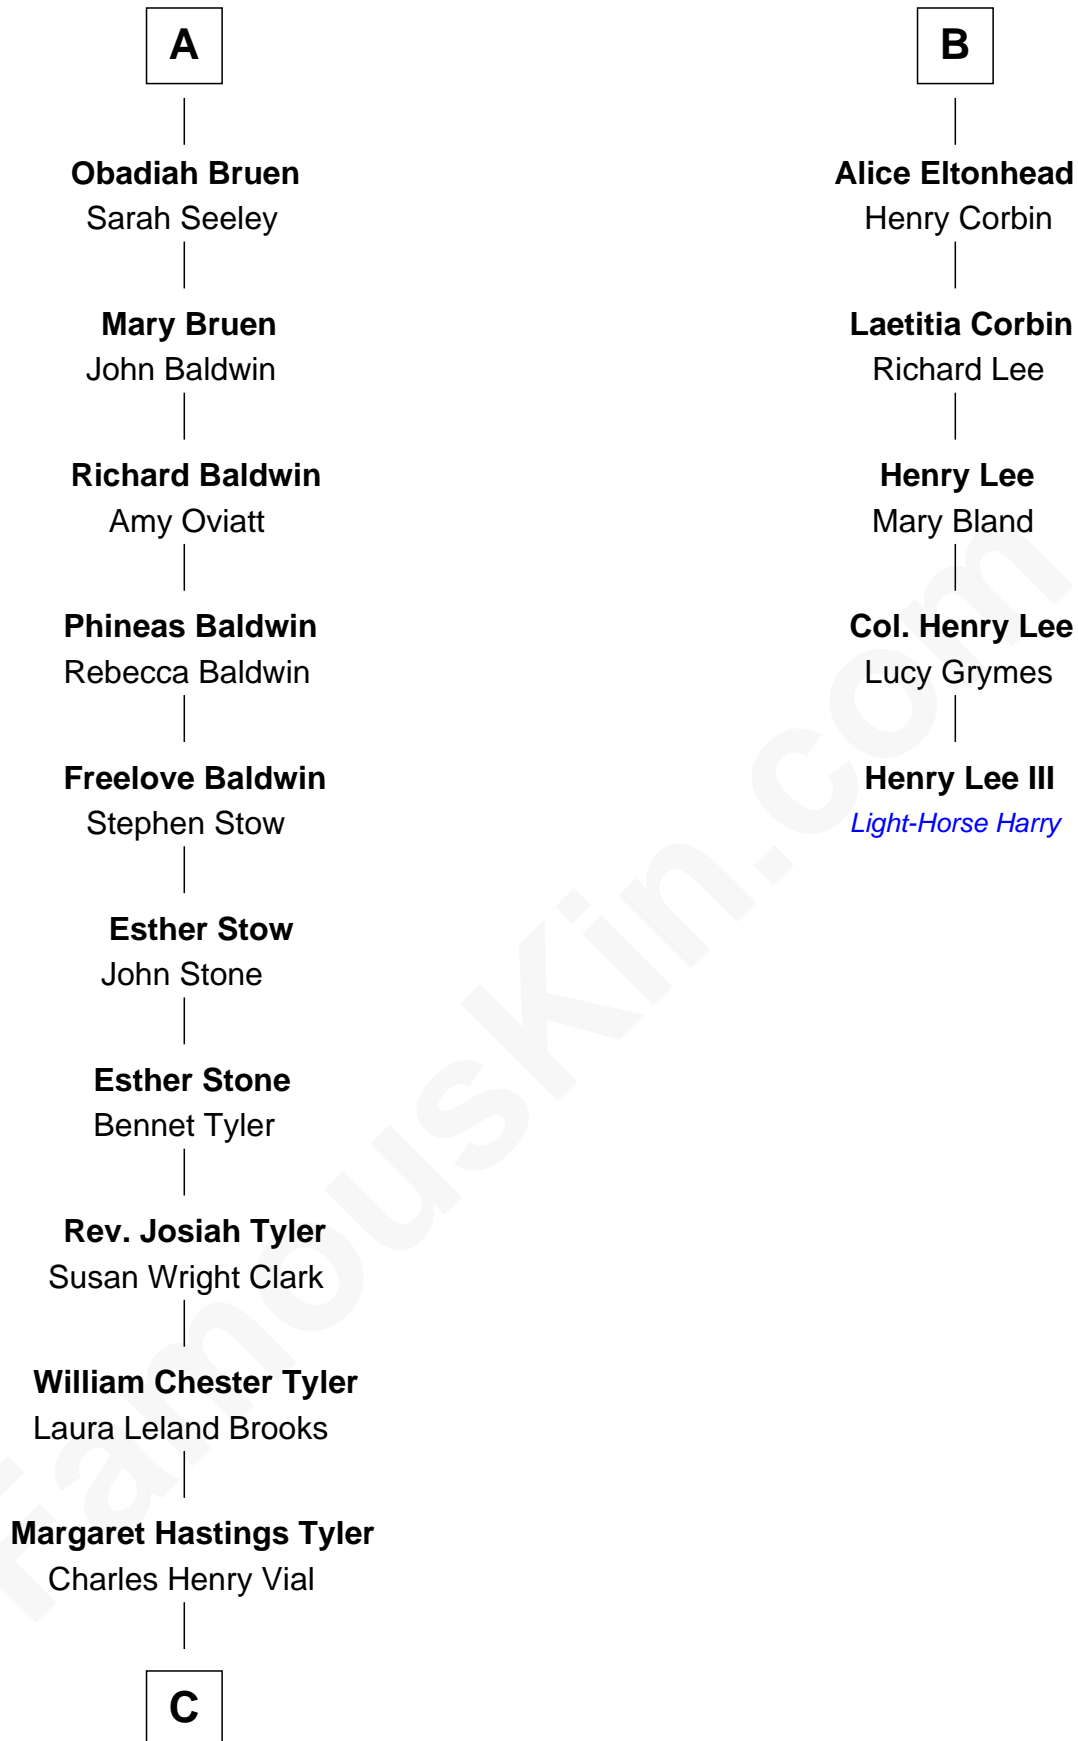

FamousKin.com

Relationship Chart of

Kate Upton

Sports Illustrated Swimsuit Cover Model

11th cousin 8 times removed of

Henry Lee III

9th Governor of Virginia

Sir John Savage
Maud de Swinnerton

C

—
Elizabeth Brooks Vial
Stephen Edward Upton

—
Jefferson Matthew Upton
Shelley Fawn Davis

—
Kate Upton
Model and Actress

FamousKin.com