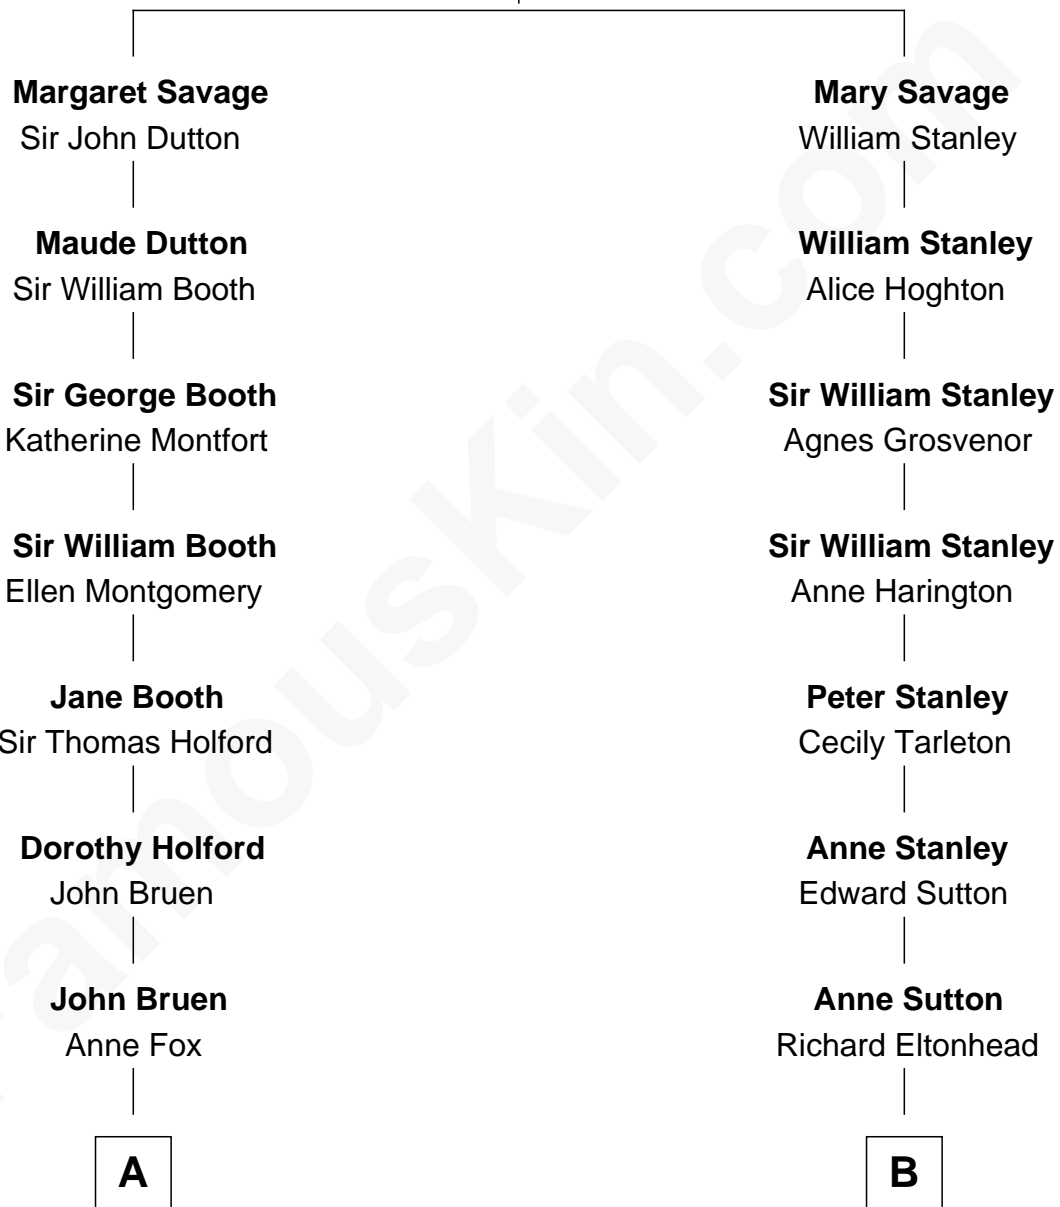

FamousKin.com

Relationship Chart of

Kate Upton

Sports Illustrated Swimsuit Cover Model

11th cousin 8 times removed of

Henry Lee III

9th Governor of Virginia

Sir John Savage
Maud de Swinnerton

C

—
Elizabeth Brooks Vial
Stephen Edward Upton

—
Jefferson Matthew Upton
Shelley Fawn Davis

—
Kate Upton
Model and Actress

FamousKin.com