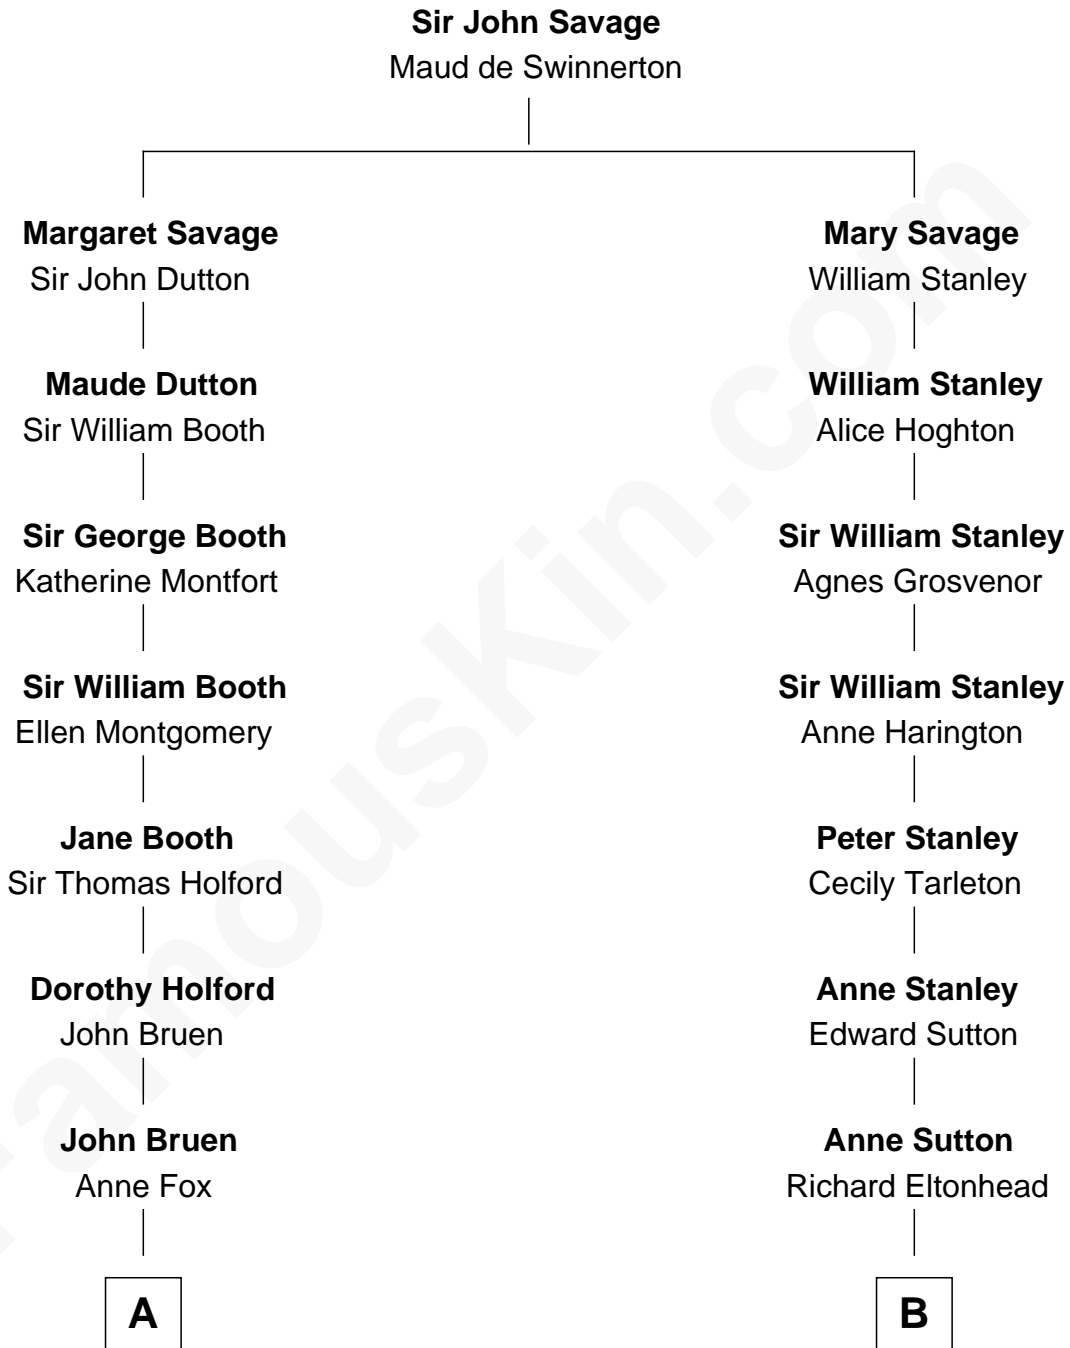

FamousKin.com

Relationship Chart of

Kate Upton

Sports Illustrated Swimsuit Cover Model

12th cousin 7 times removed of

General Robert E. Lee

Confederate Army - U.S. Civil War

C

Elizabeth Brooks Vial
Stephen Edward Upton

Jefferson Matthew Upton
Shelley Fawn Davis

Kate Upton
Model and Actress

FamousKin.com