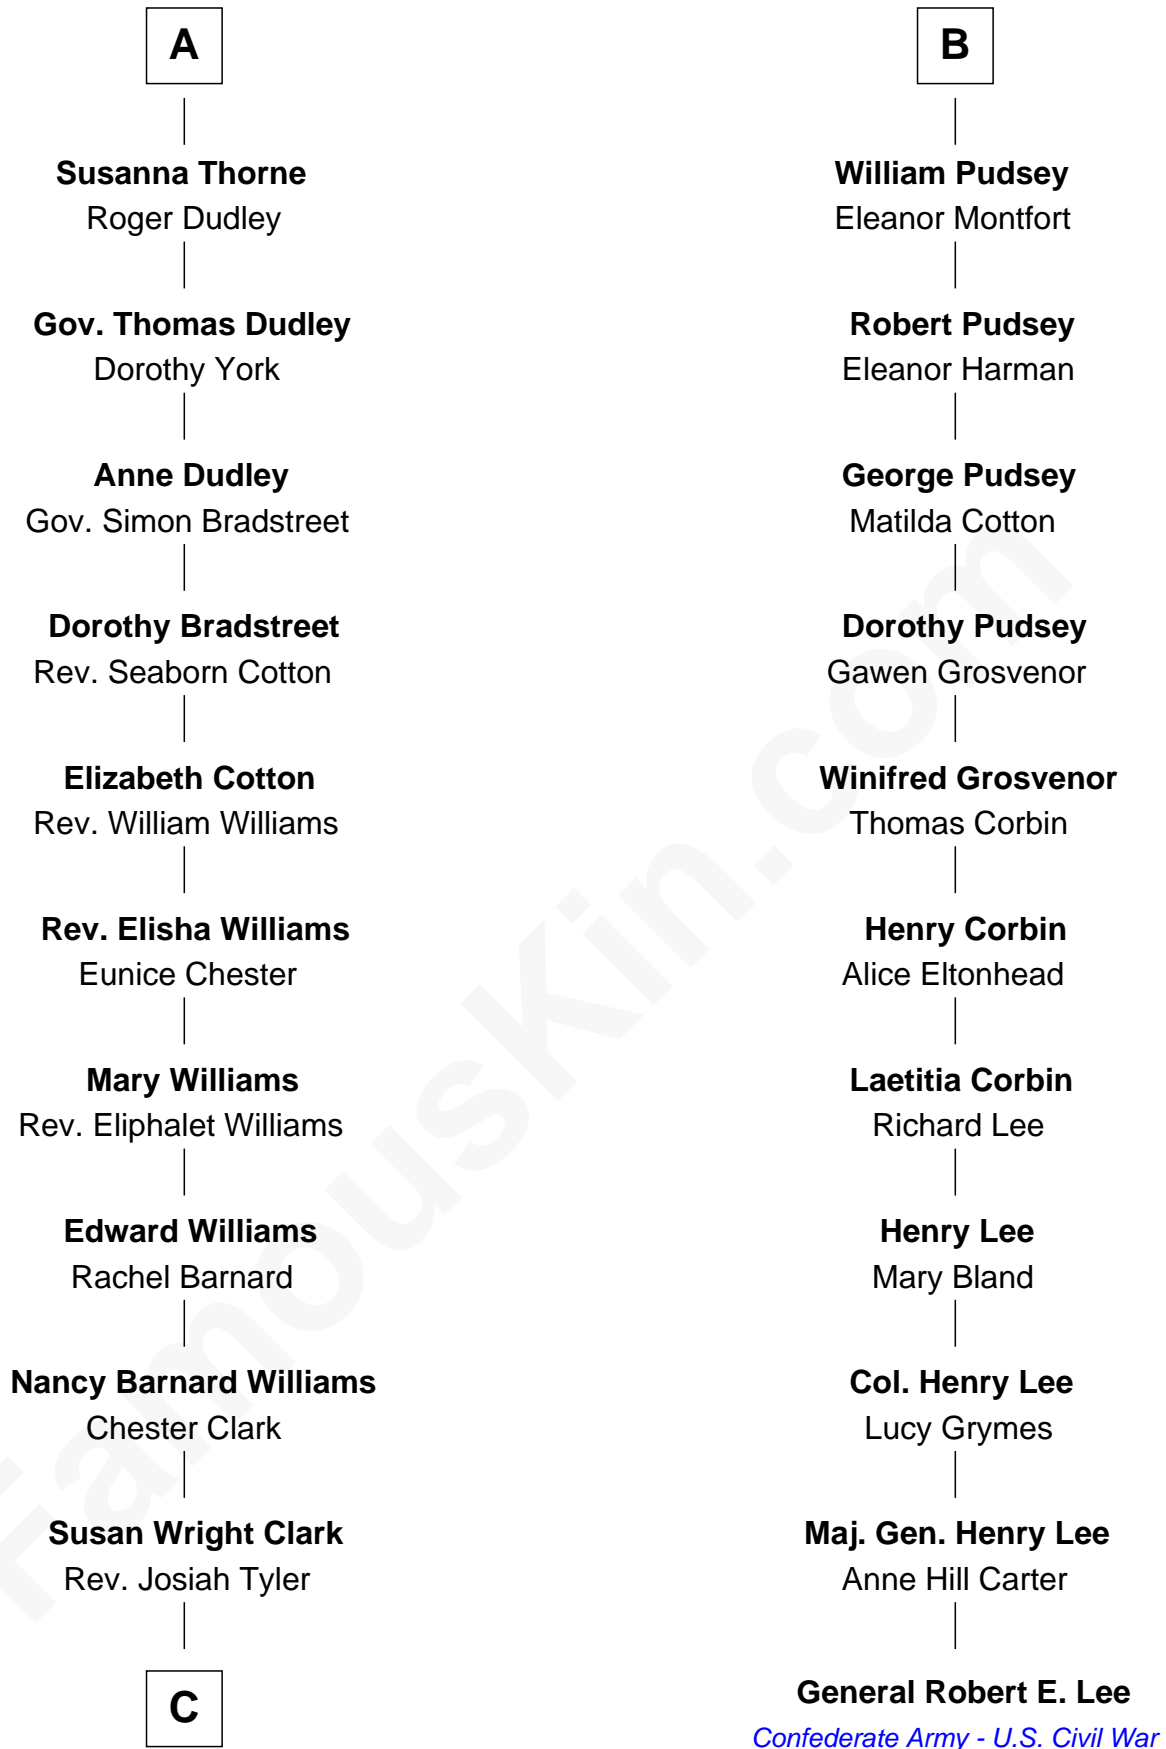

FamousKin.com

Relationship Chart of

Kate Upton

Sports Illustrated Swimsuit Cover Model

17th cousin 4 times removed of

General Robert E. Lee

Confederate Army - U.S. Civil War

C

William Chester Tyler

Laura Leland Brooks

Margaret Hastings Tyler

Charles Henry Vial

Elizabeth Brooks Vial

Stephen Edward Upton

Jefferson Matthew Upton

Shelley Fawn Davis