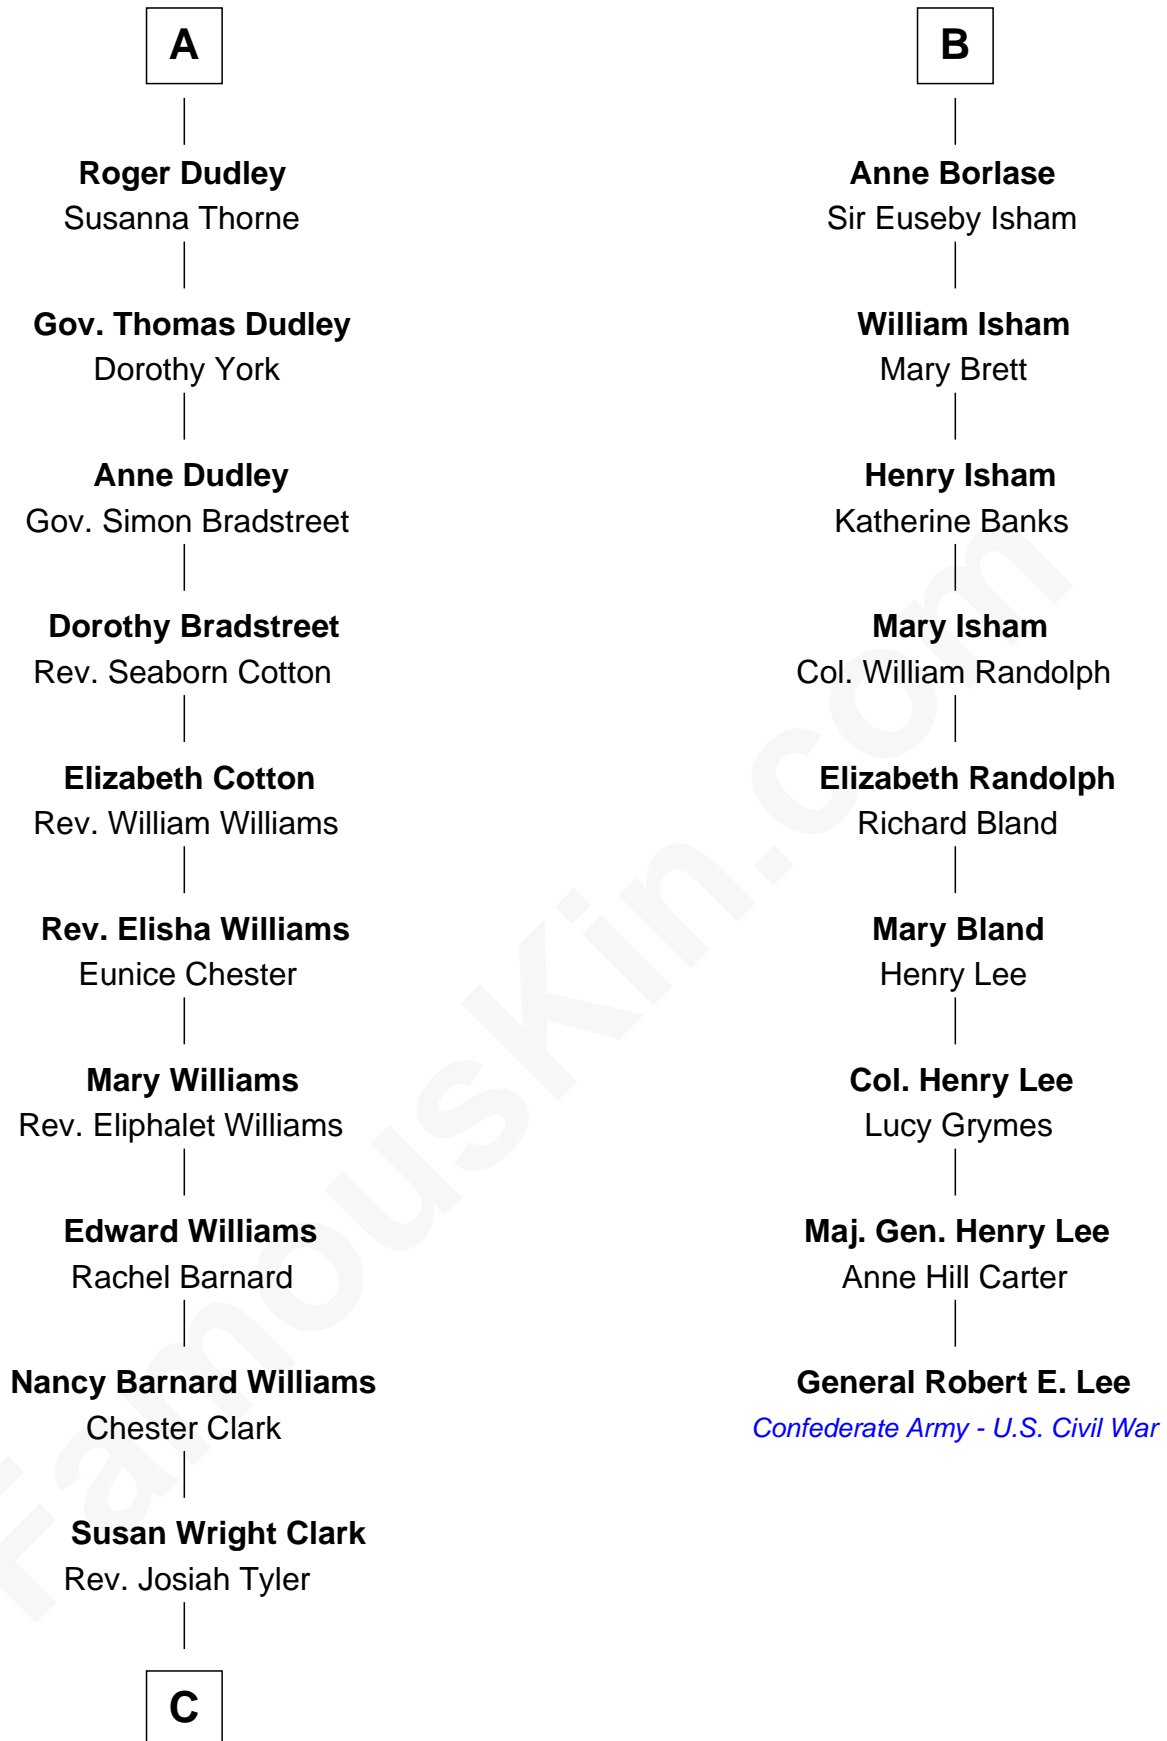

FamousKin.com

Relationship Chart of

Kate Upton

Sports Illustrated Swimsuit Cover Model

15th cousin 6 times removed of

General Robert E. Lee

Confederate Army - U.S. Civil War

Sir Philip le Despencer

Sir Philip Booth

Audrey Booth

Sir William de Lytton

Sir Robert Lytton

Frances Cavalery

Anne Lytton

Sir John Borlase

B