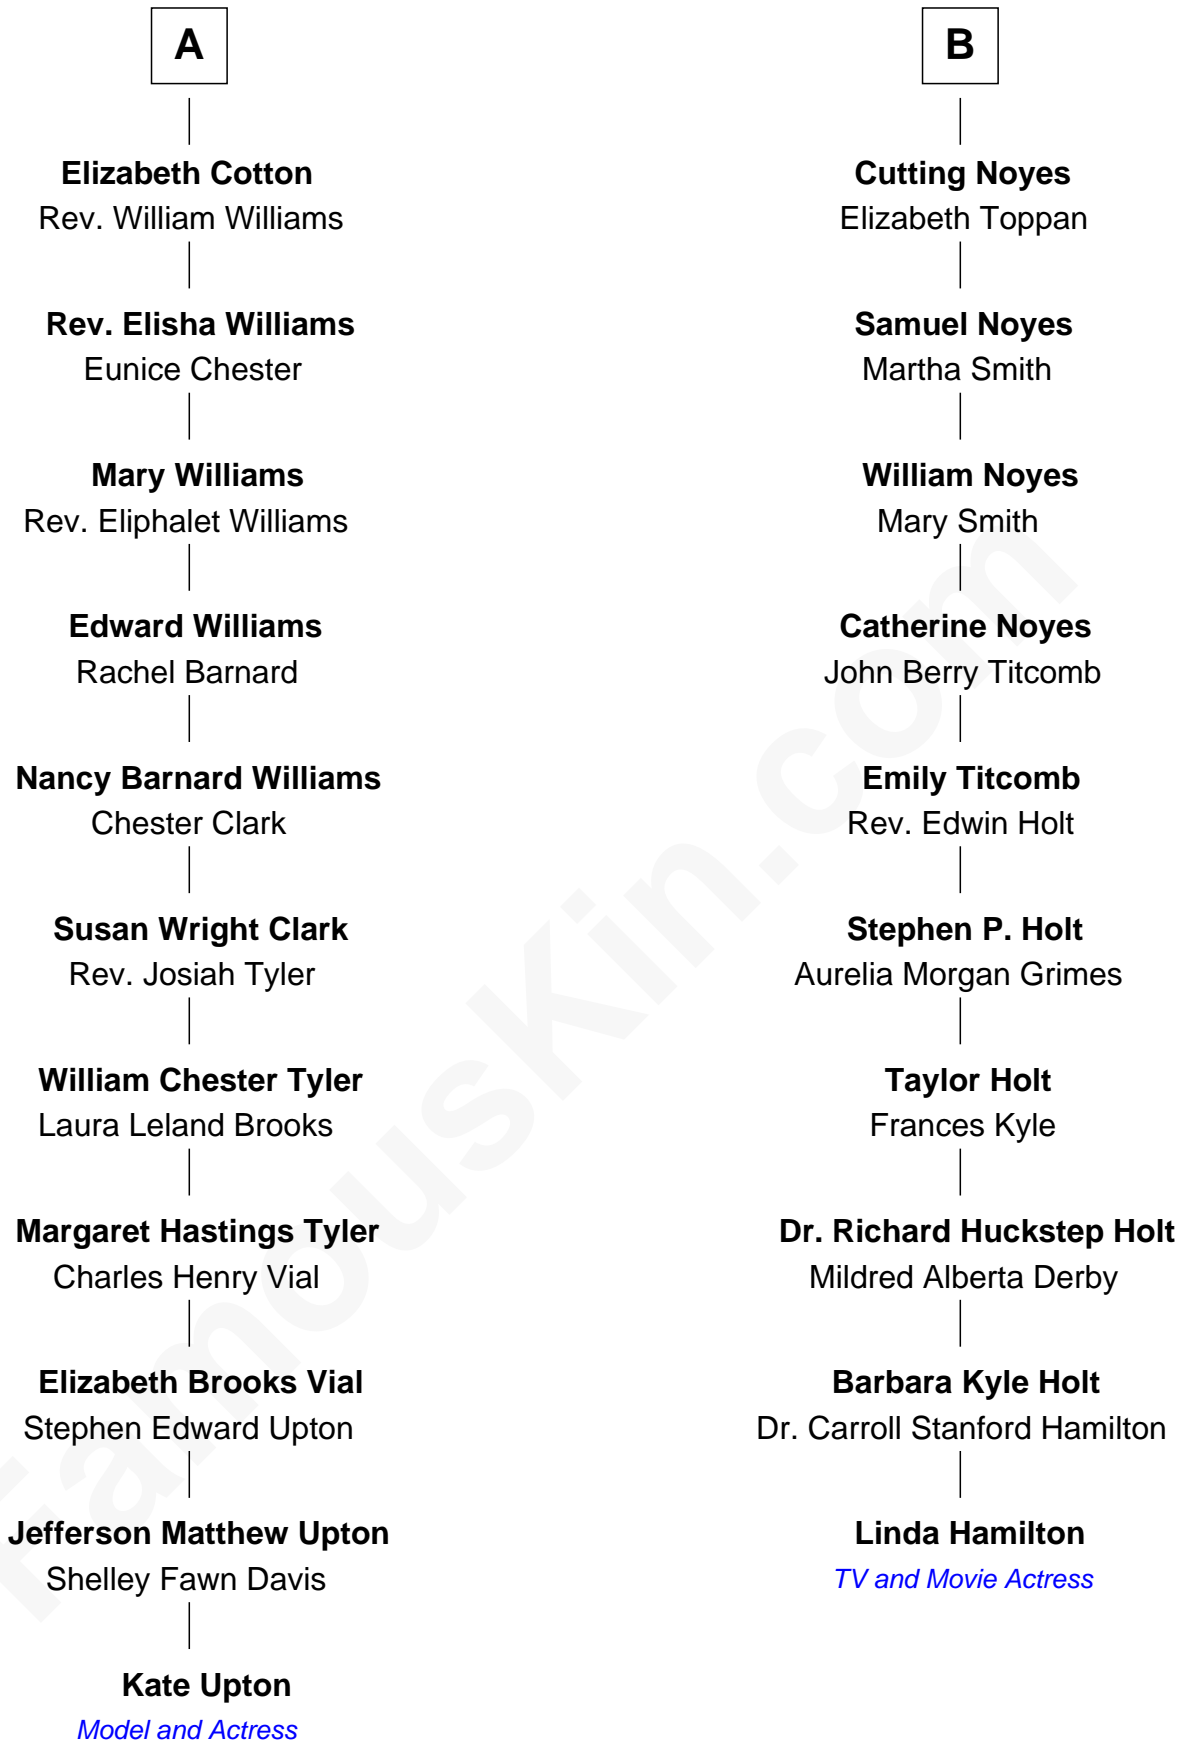

Kate Upton photo by [acrofan.com](https://www.acrofan.com) (CC BY-SA 3.0)

Linda Hamilton photo by [Matthew Simoneau](https://www.matthewsimoneau.com) (CC BY 2.0)