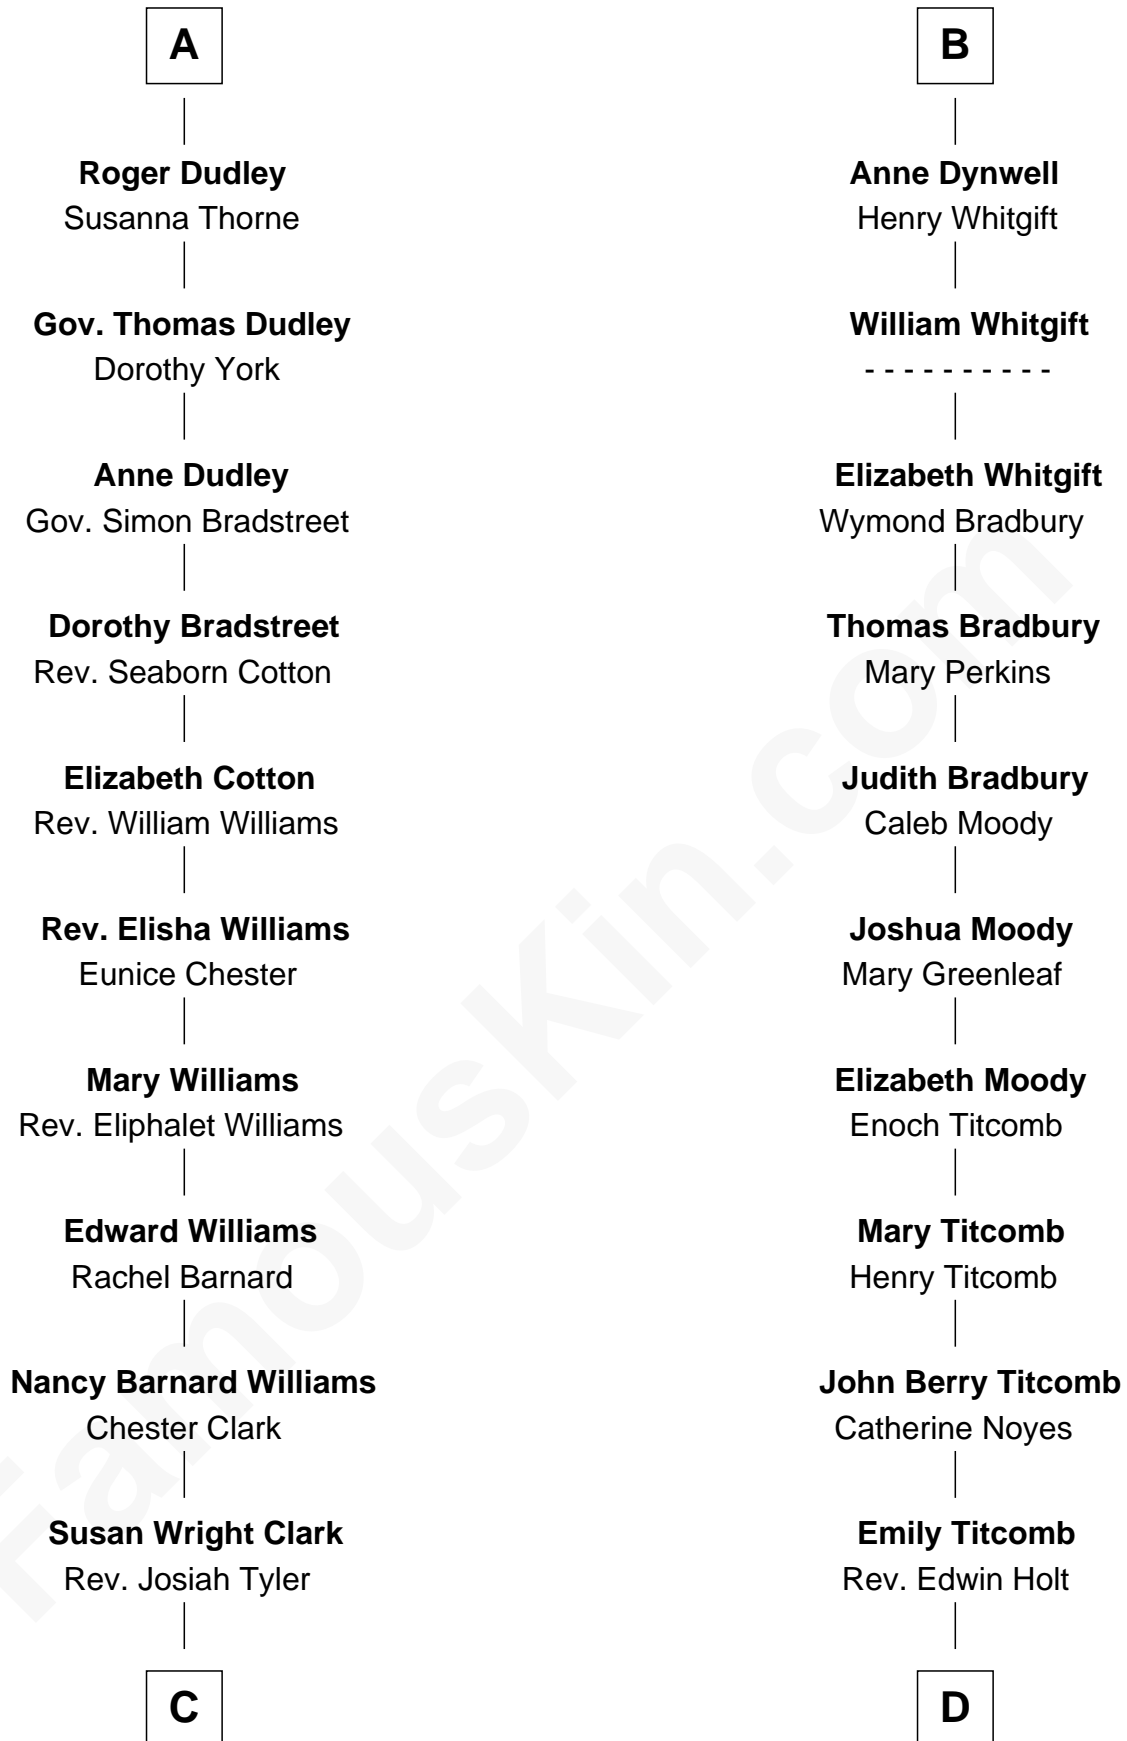

FamousKin.com Relationship Chart of

Kate Upton

Sports Illustrated Swimsuit Cover Model

21st cousin of

Linda Hamilton

TV and Movie Actress

Sir Henry de Percy

Idoine de Clifford

C

William Chester Tyler
Laura Leland Brooks

Margaret Hastings Tyler
Charles Henry Vial

Elizabeth Brooks Vial
Stephen Edward Upton

Jefferson Matthew Upton
Shelley Fawn Davis

Kate Upton
Model and Actress

D

Stephen P. Holt
Aurelia Morgan Grimes

Taylor Holt
Frances Kyle

Dr. Richard Huckstep Holt
Mildred Alberta Derby

Barbara Kyle Holt
Dr. Carroll Stanford Hamilton

Linda Hamilton
TV and Movie Actress