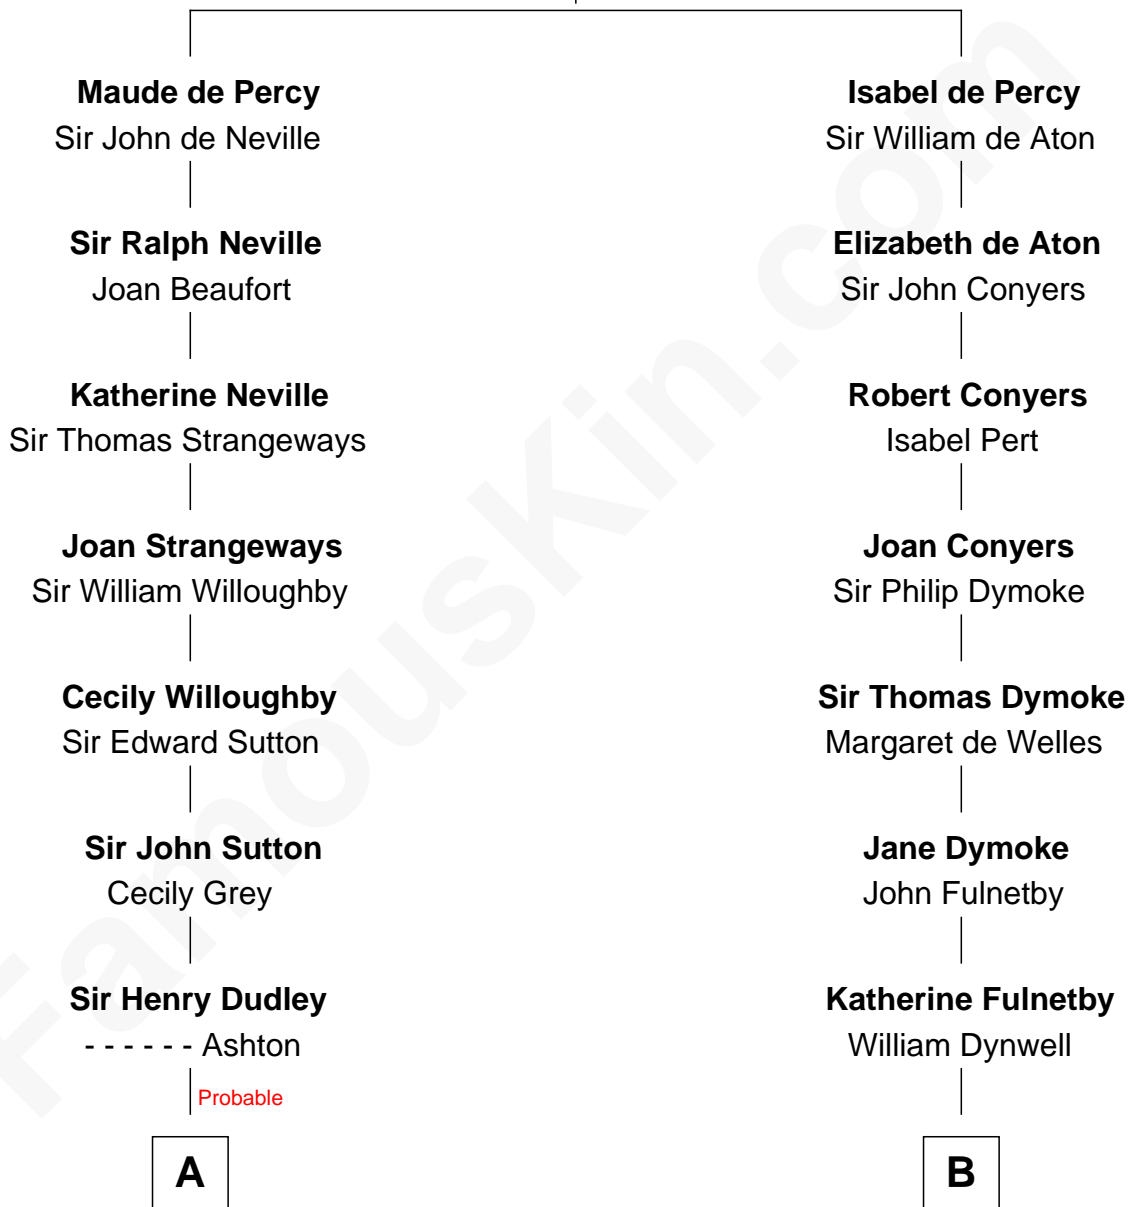

FamousKin.com Relationship Chart of

Kate Upton

Sports Illustrated Swimsuit Cover Model

21st cousin of

Linda Hamilton

TV and Movie Actress

Sir Henry de Percy

Idoine de Clifford

C

William Chester Tyler
Laura Leland Brooks

Margaret Hastings Tyler
Charles Henry Vial

Elizabeth Brooks Vial
Stephen Edward Upton

Jefferson Matthew Upton
Shelley Fawn Davis

Kate Upton
Model and Actress

D

Stephen P. Holt
Aurelia Morgan Grimes

Taylor Holt
Frances Kyle

Dr. Richard Huckstep Holt
Mildred Alberta Derby

Barbara Kyle Holt
Dr. Carroll Stanford Hamilton

Linda Hamilton
TV and Movie Actress