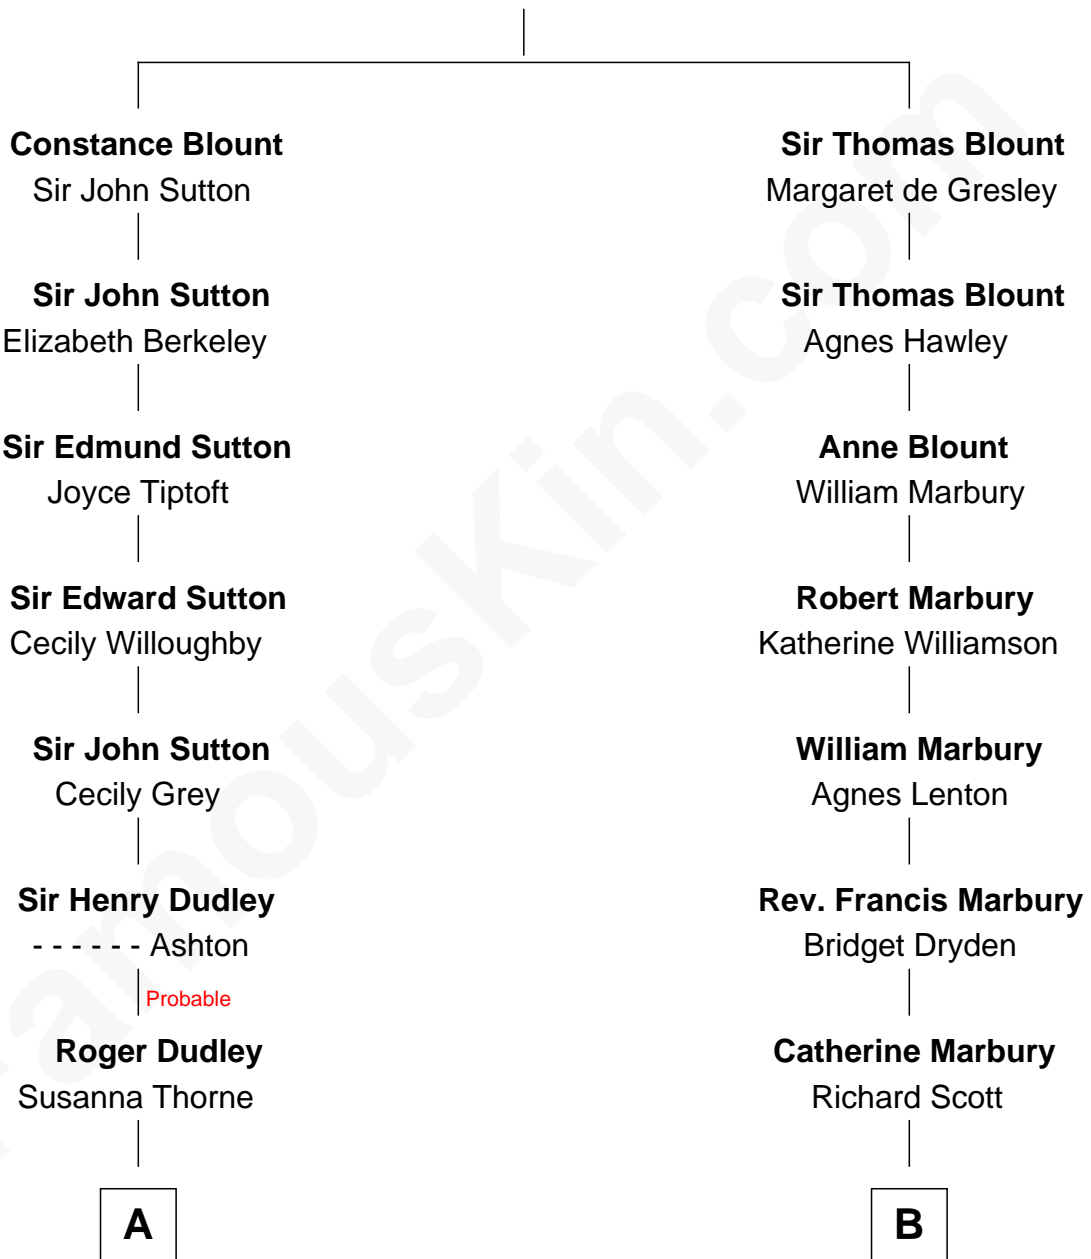

FamousKin.com

Relationship Chart of

Kate Upton

Sports Illustrated Swimsuit Cover Model

16th cousin 4 times removed of

Amelia Earhart
Aviation Pioneer

Sir Walter Blount
Sancha de Ayala

C

—
Margaret Hastings Tyler

Charles Henry Vial

—
Elizabeth Brooks Vial

Stephen Edward Upton

—
Jefferson Matthew Upton

Shelley Fawn Davis

—
Kate Upton

Model and Actress