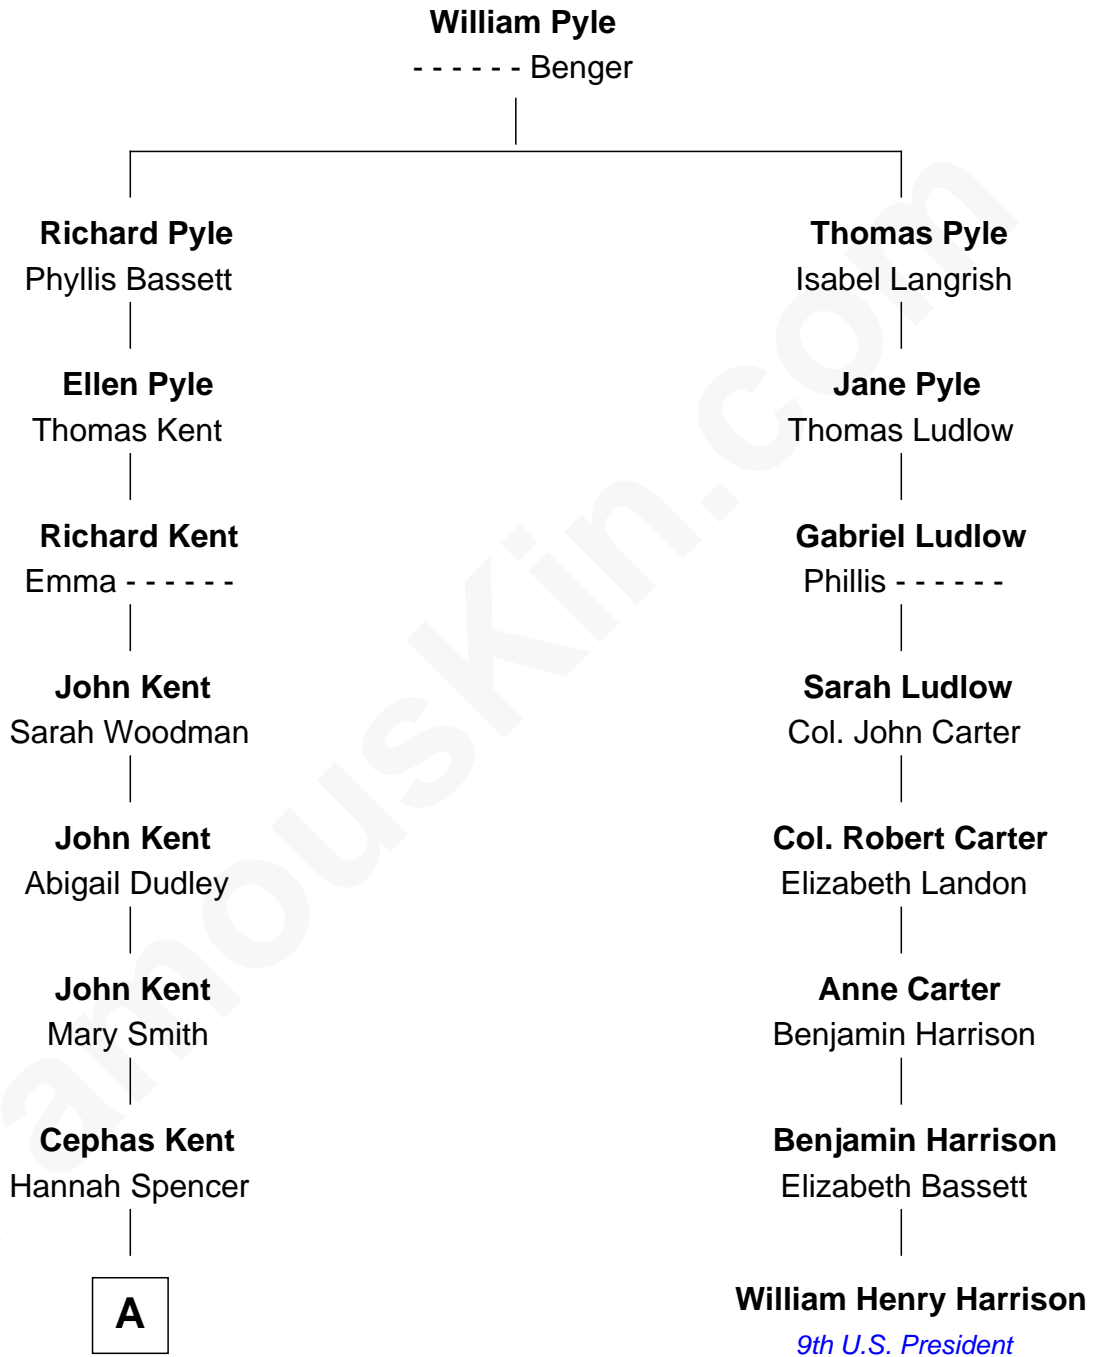

FamousKin.com

Relationship Chart of

Kate Upton

Sports Illustrated Swimsuit Cover Model

7th cousin 7 times removed of

William Henry Harrison

9th U.S. President

A

—
Alexander Kent

Mercy F. Gray

—
Mercyra Kent

Stephen Amasa Frost

—
Mercy Ann Frost

Henry Butler Goodrich

—
Emma Frost Goodrich

George McNaughton Vial

—
Charles Henry Vial

Margaret Hastings Tyler

—
Elizabeth Brooks Vial

Stephen Edward Upton

—
Jefferson Matthew Upton

Shelley Fawn Davis

—
Kate Upton

Model and Actress