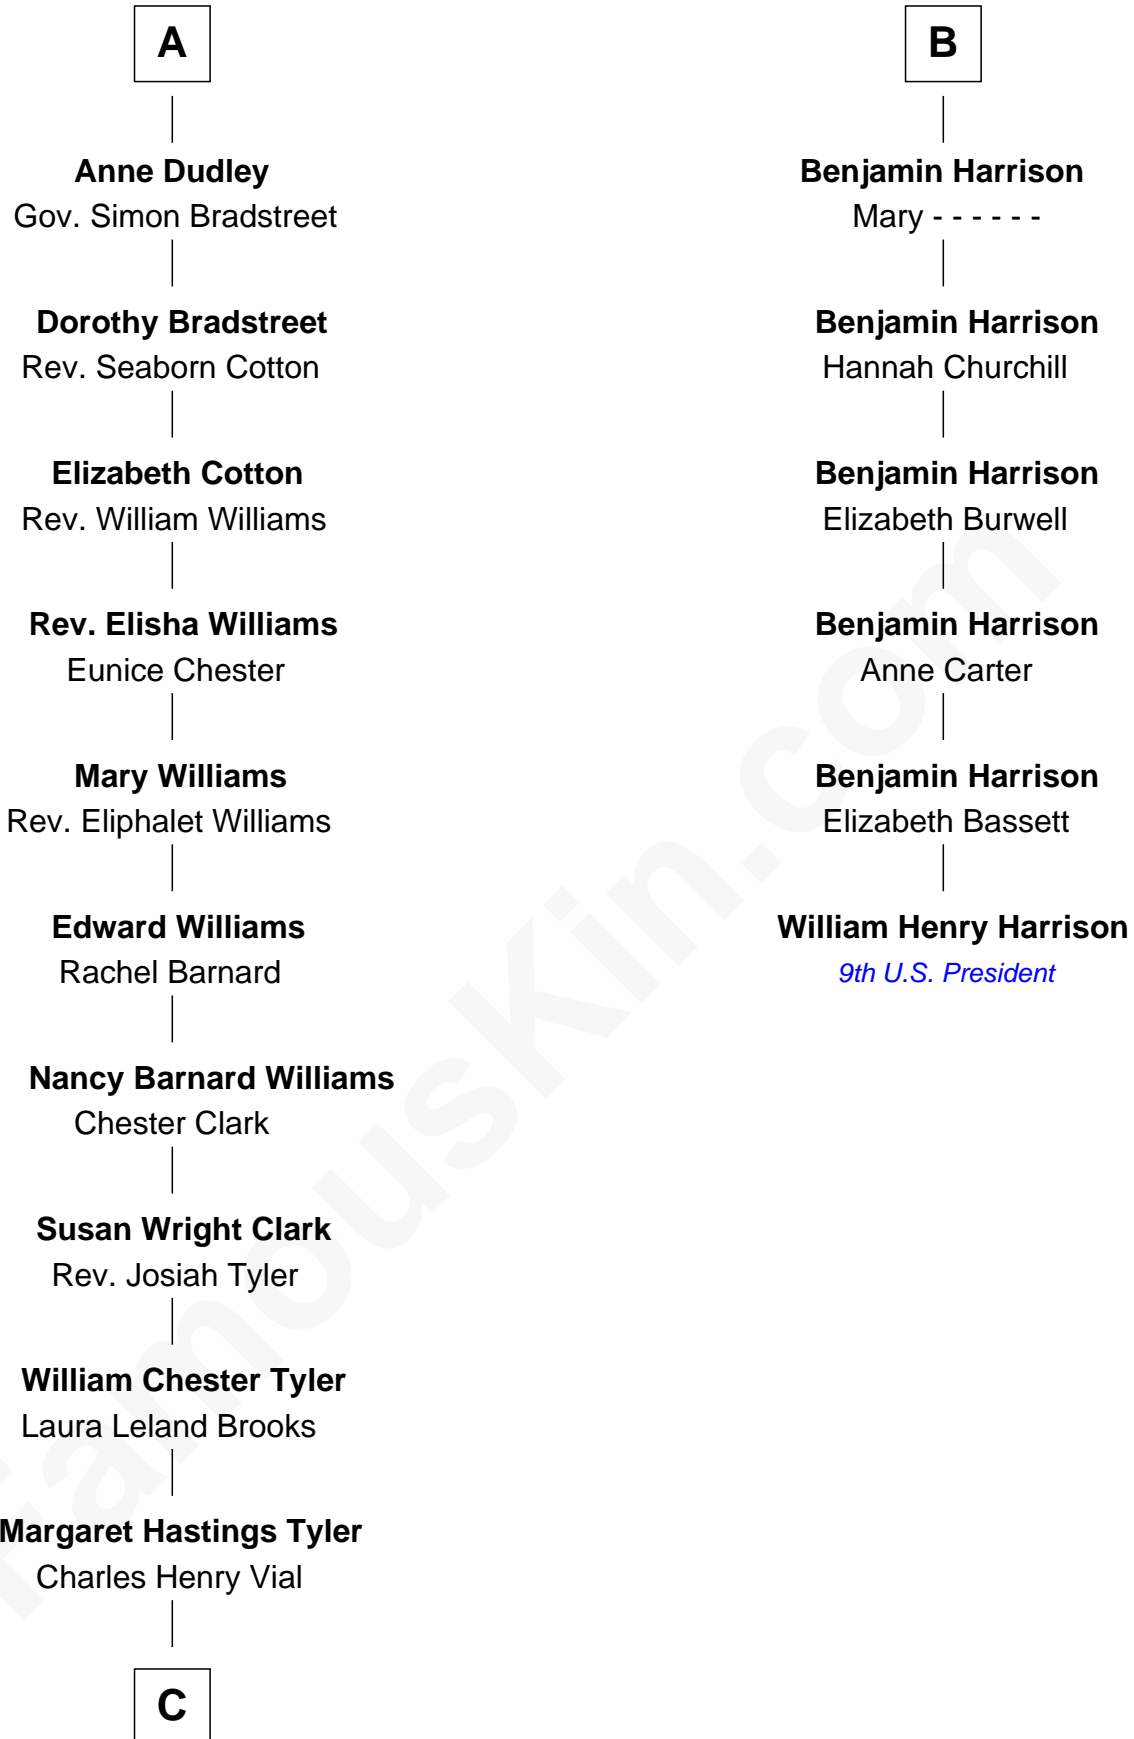

## Relationship Chart of

### Kate Upton

*Sports Illustrated Swimsuit Cover Model*

12th cousin 7 times removed of

### William Henry Harrison

*9th U.S. President*

**C**

**Elizabeth Brooks Vial**  
Stephen Edward Upton

**Jefferson Matthew Upton**  
Shelley Fawn Davis

**Kate Upton**  
*Model and Actress*

FamousKin.com