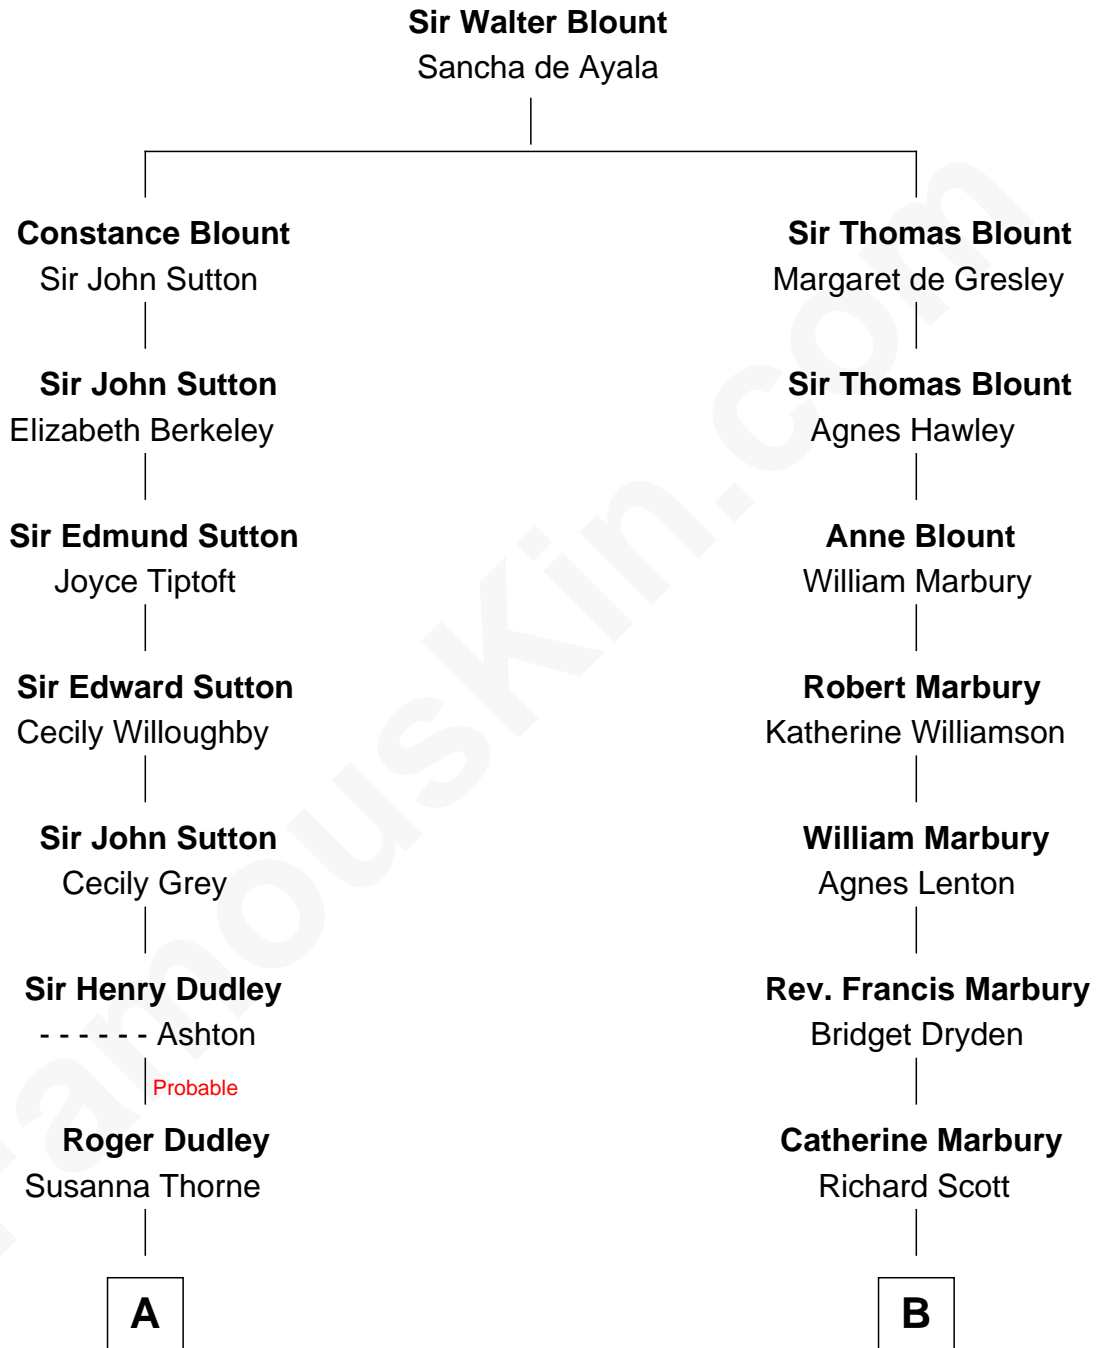

FamousKin.com

Relationship Chart of

Kate Upton

Sports Illustrated Swimsuit Cover Model

13th cousin 7 times removed of

Joseph Wharton

Founder of the Wharton School of Business

C

—
Margaret Hastings Tyler

Charles Henry Vial

—
Elizabeth Brooks Vial

Stephen Edward Upton

—
Jefferson Matthew Upton

Shelley Fawn Davis

—
Kate Upton

Model and Actress