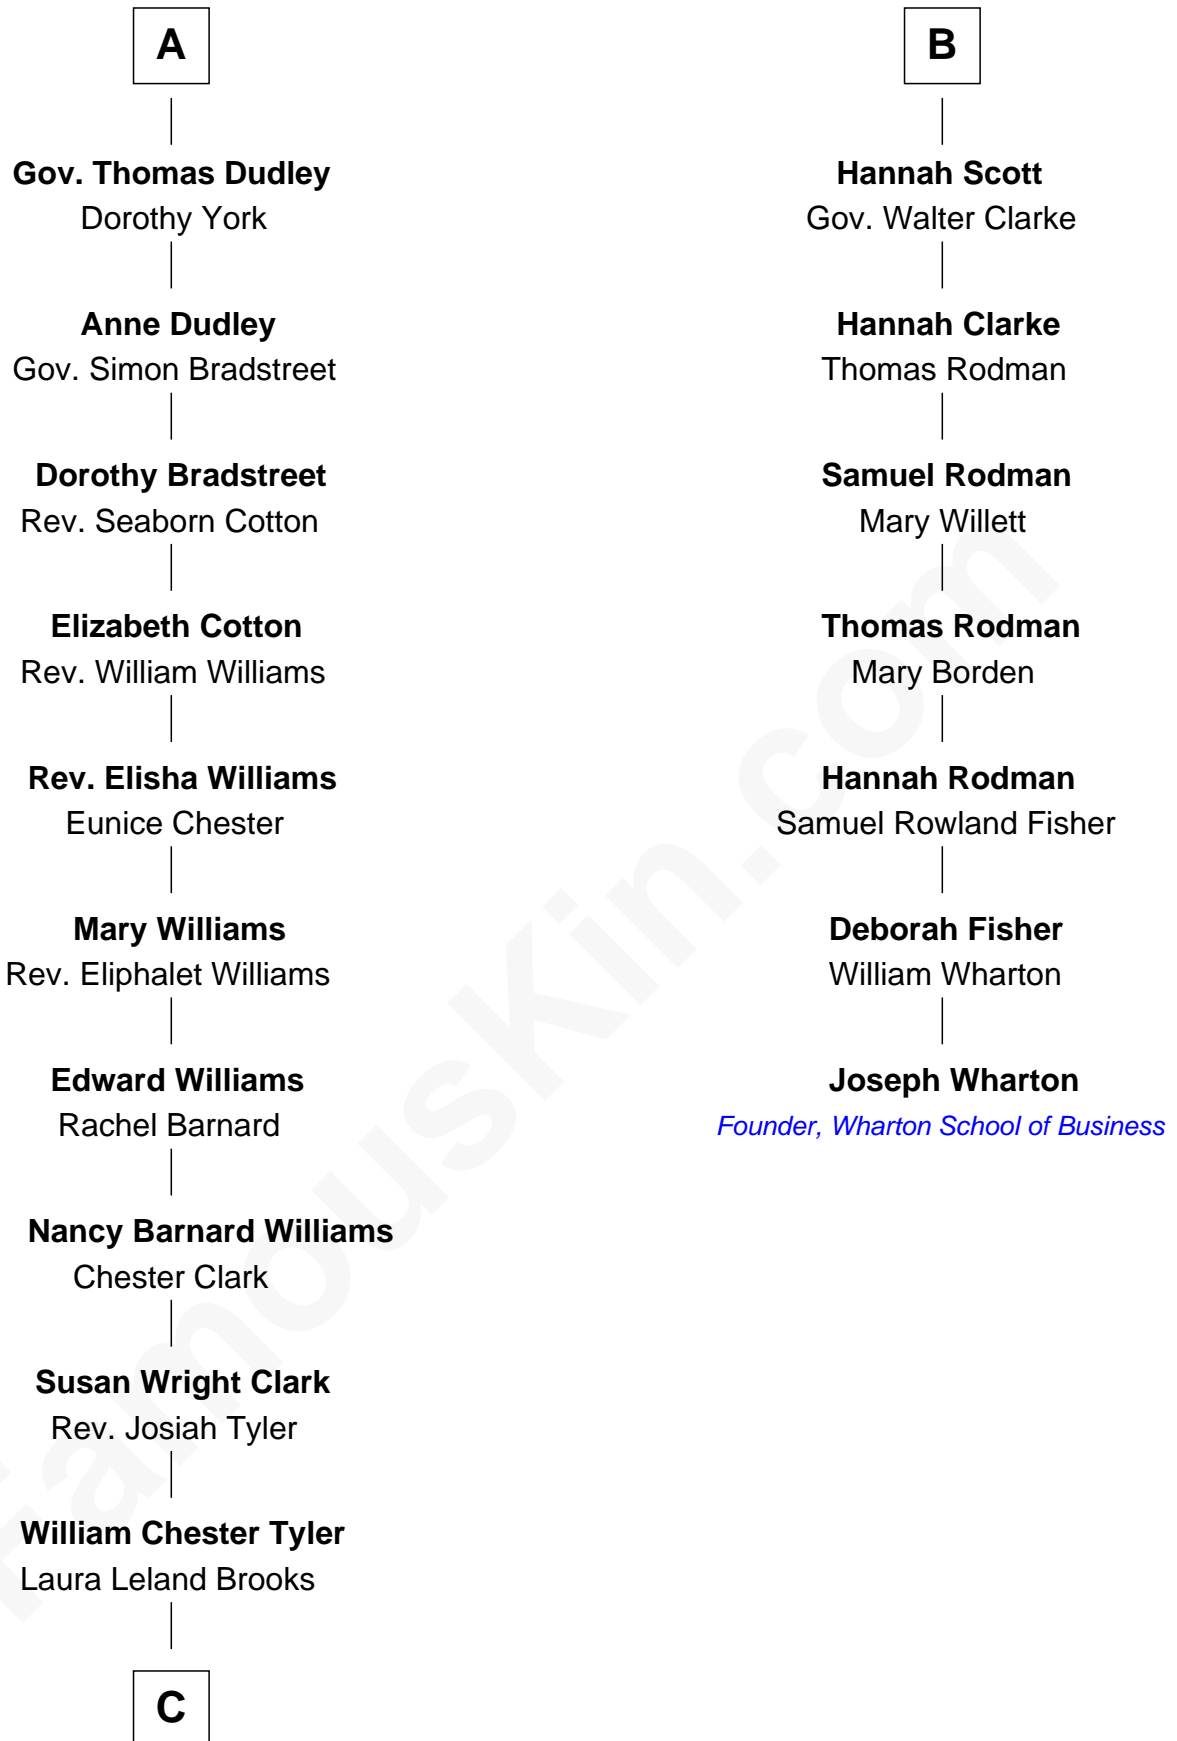

FamousKin.com

Relationship Chart of

Kate Upton

Sports Illustrated Swimsuit Cover Model

13th cousin 7 times removed of

Joseph Wharton

Founder of the Wharton School of Business

C

—
Margaret Hastings Tyler

Charles Henry Vial

—
Elizabeth Brooks Vial

Stephen Edward Upton

—
Jefferson Matthew Upton

Shelley Fawn Davis

—
Kate Upton

Model and Actress