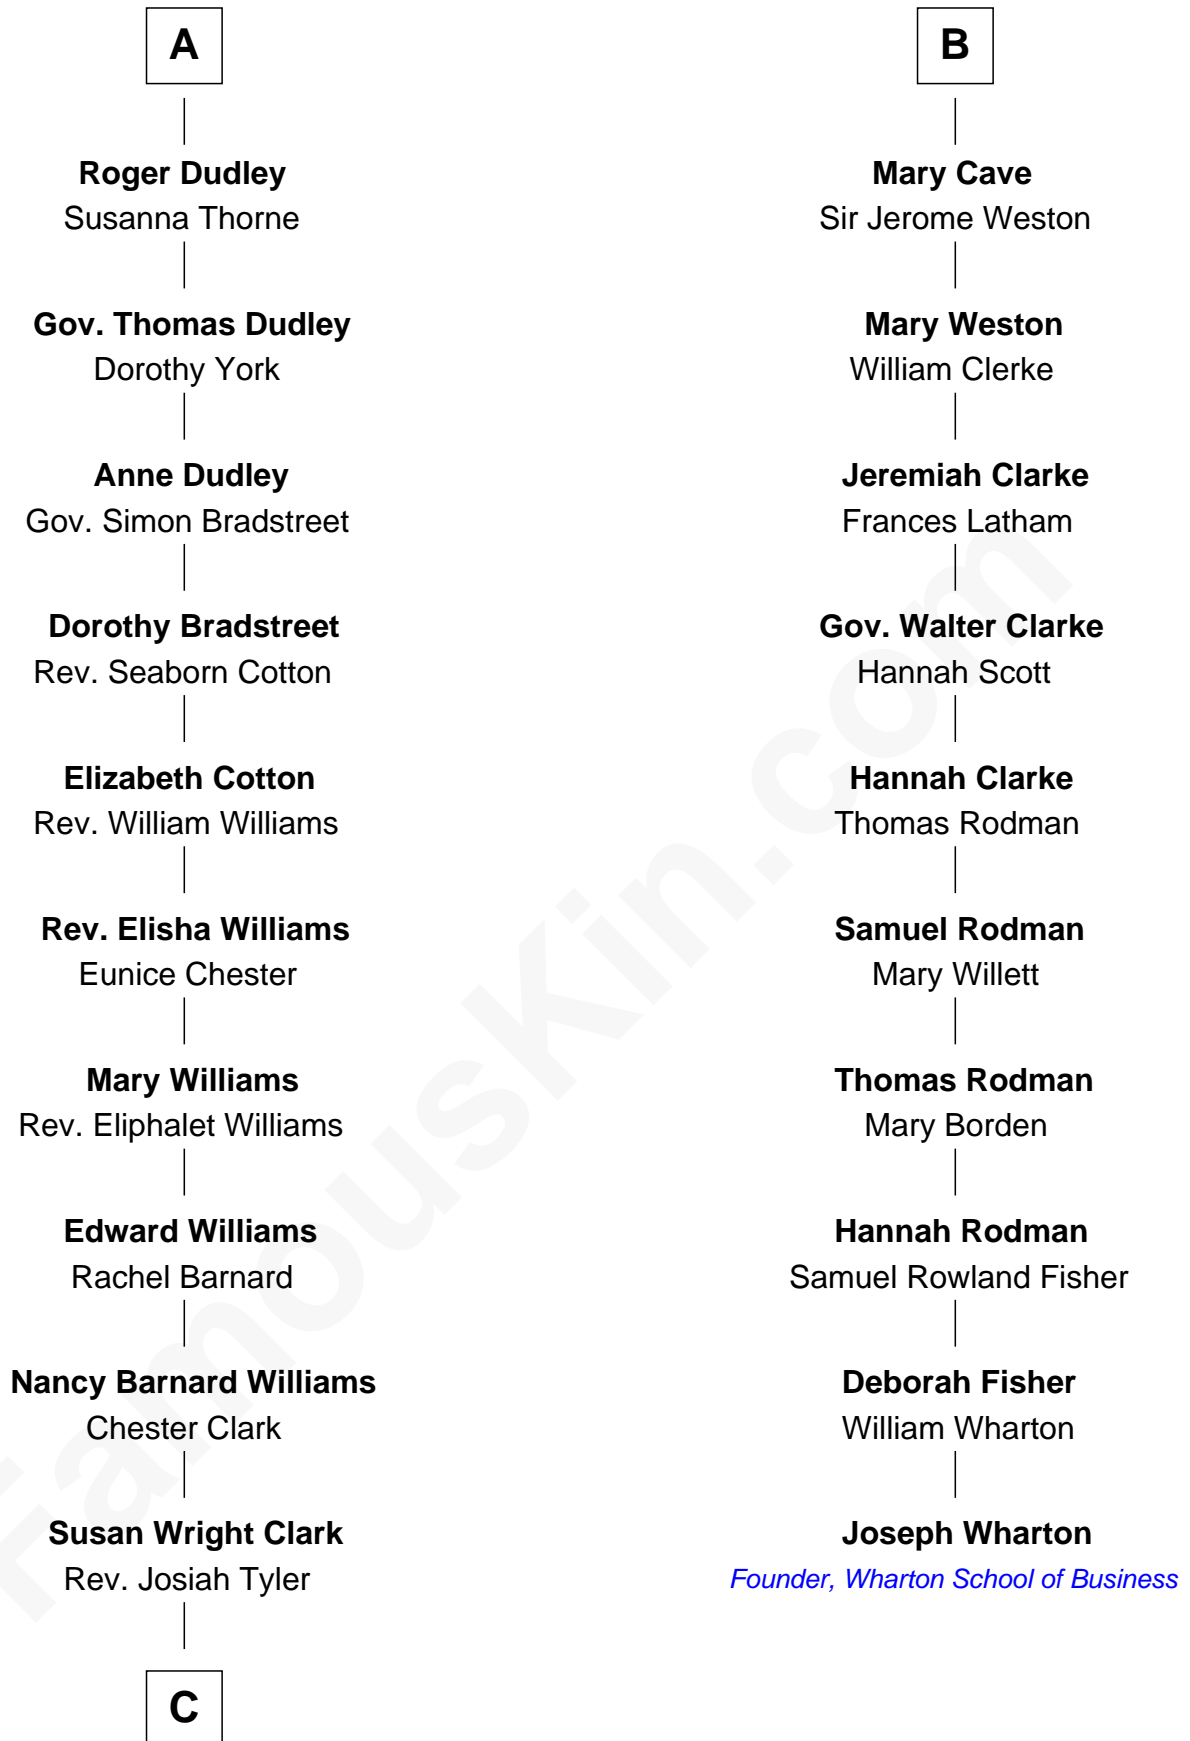

## Relationship Chart of

### Kate Upton

*Sports Illustrated Swimsuit Cover Model*

16th cousin 5 times removed of

### Joseph Wharton

*Founder of the Wharton School of Business*

**C**

William Chester Tyler

Laura Leland Brooks

Margaret Hastings Tyler

Charles Henry Vial

Elizabeth Brooks Vial