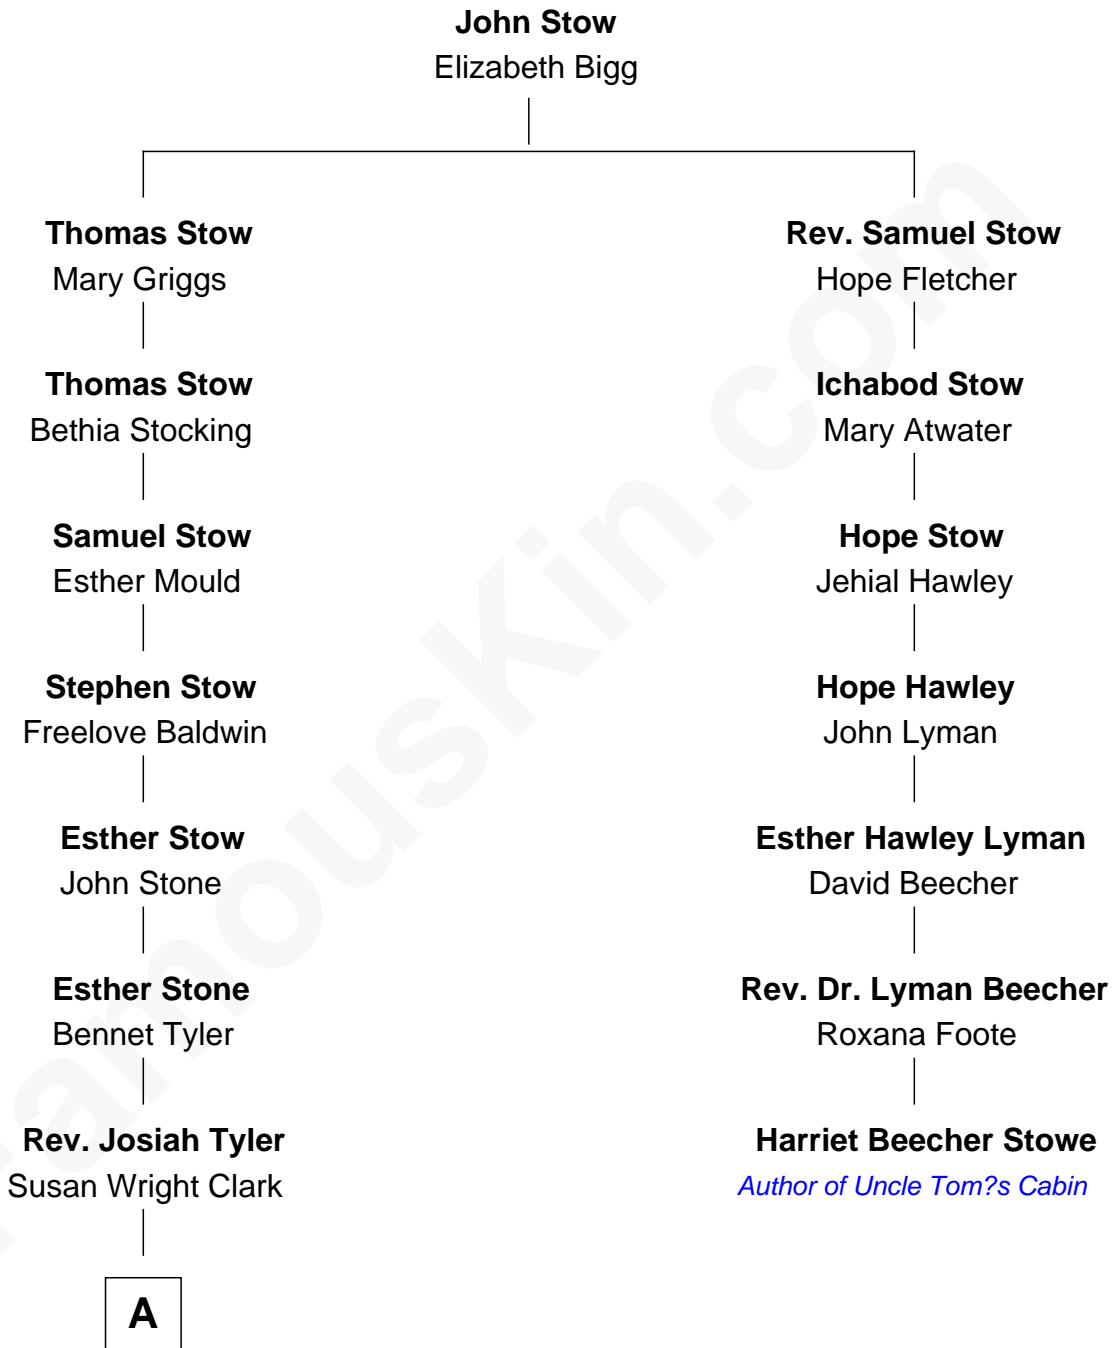

FamousKin.com

Relationship Chart of

Kate Upton

Sports Illustrated Swimsuit Cover Model

6th cousin 5 times removed of

Harriet Beecher Stowe

Author of Uncle Tom's Cabin

A

William Chester Tyler

Laura Leland Brooks

Margaret Hastings Tyler

Charles Henry Vial

Elizabeth Brooks Vial

Stephen Edward Upton

Jefferson Matthew Upton

Shelley Fawn Davis