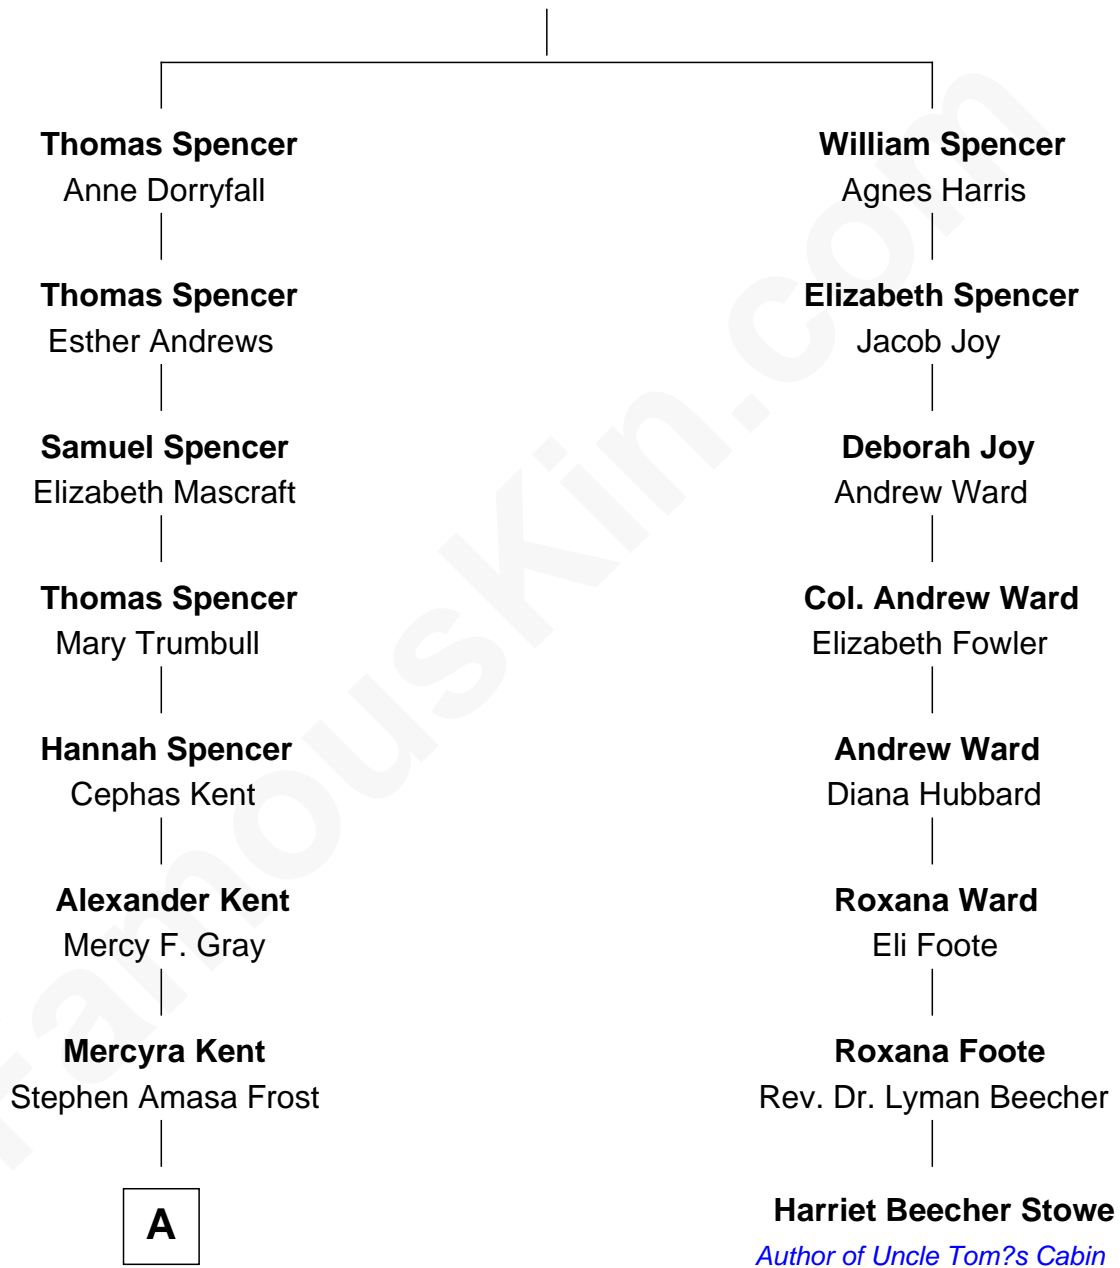

## Relationship Chart of

### Kate Upton

*Sports Illustrated Swimsuit Cover Model*

7th cousin 5 times removed of

**Harriet Beecher Stowe**

*Author of Uncle Tom's Cabin*

**Gerard Spencer**

Alice Whitbread

**A**

—  
**Mercy Ann Frost**  
Henry Butler Goodrich

—  
**Emma Frost Goodrich**  
George McNaughton Vial

—  
**Charles Henry Vial**  
Margaret Hastings Tyler

—  
**Elizabeth Brooks Vial**  
Stephen Edward Upton