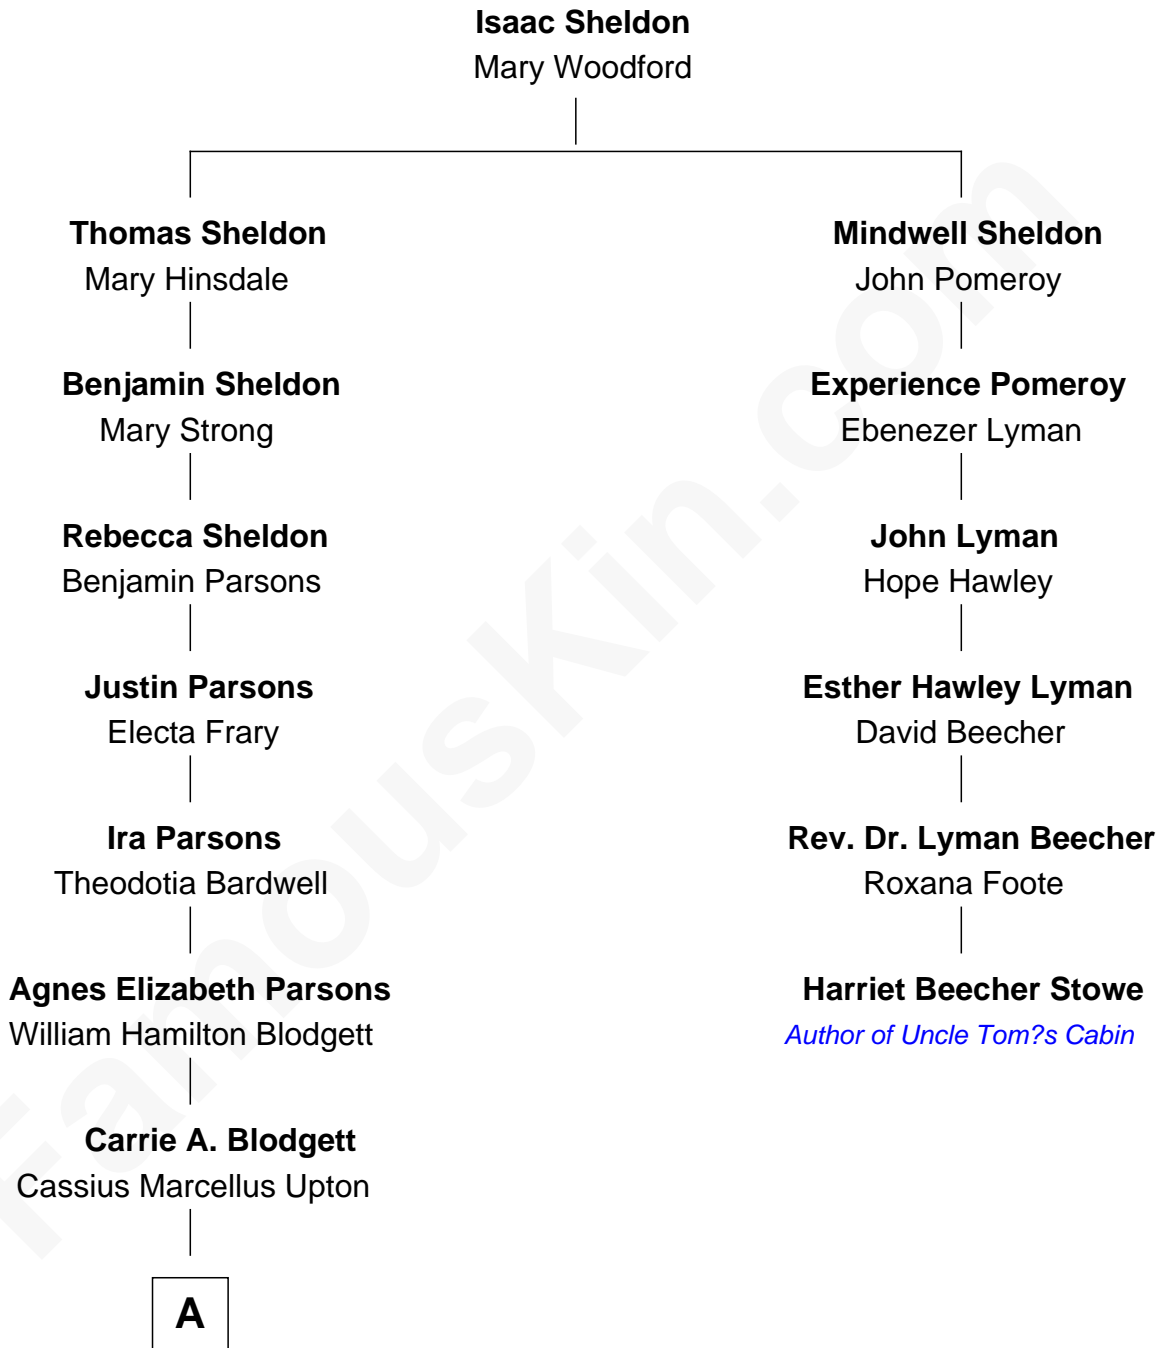

FamousKin.com

Relationship Chart of

Kate Upton

Sports Illustrated Swimsuit Cover Model

5th cousin 5 times removed of

Harriet Beecher Stowe

Author of Uncle Tom's Cabin

A

—
Frederick Stanley Upton

Margaret M. Beckley

—
Stephen Edward Upton

Elizabeth Brooks Vial

—
Jefferson Matthew Upton

Shelley Fawn Davis

—
Kate Upton

Model and Actress