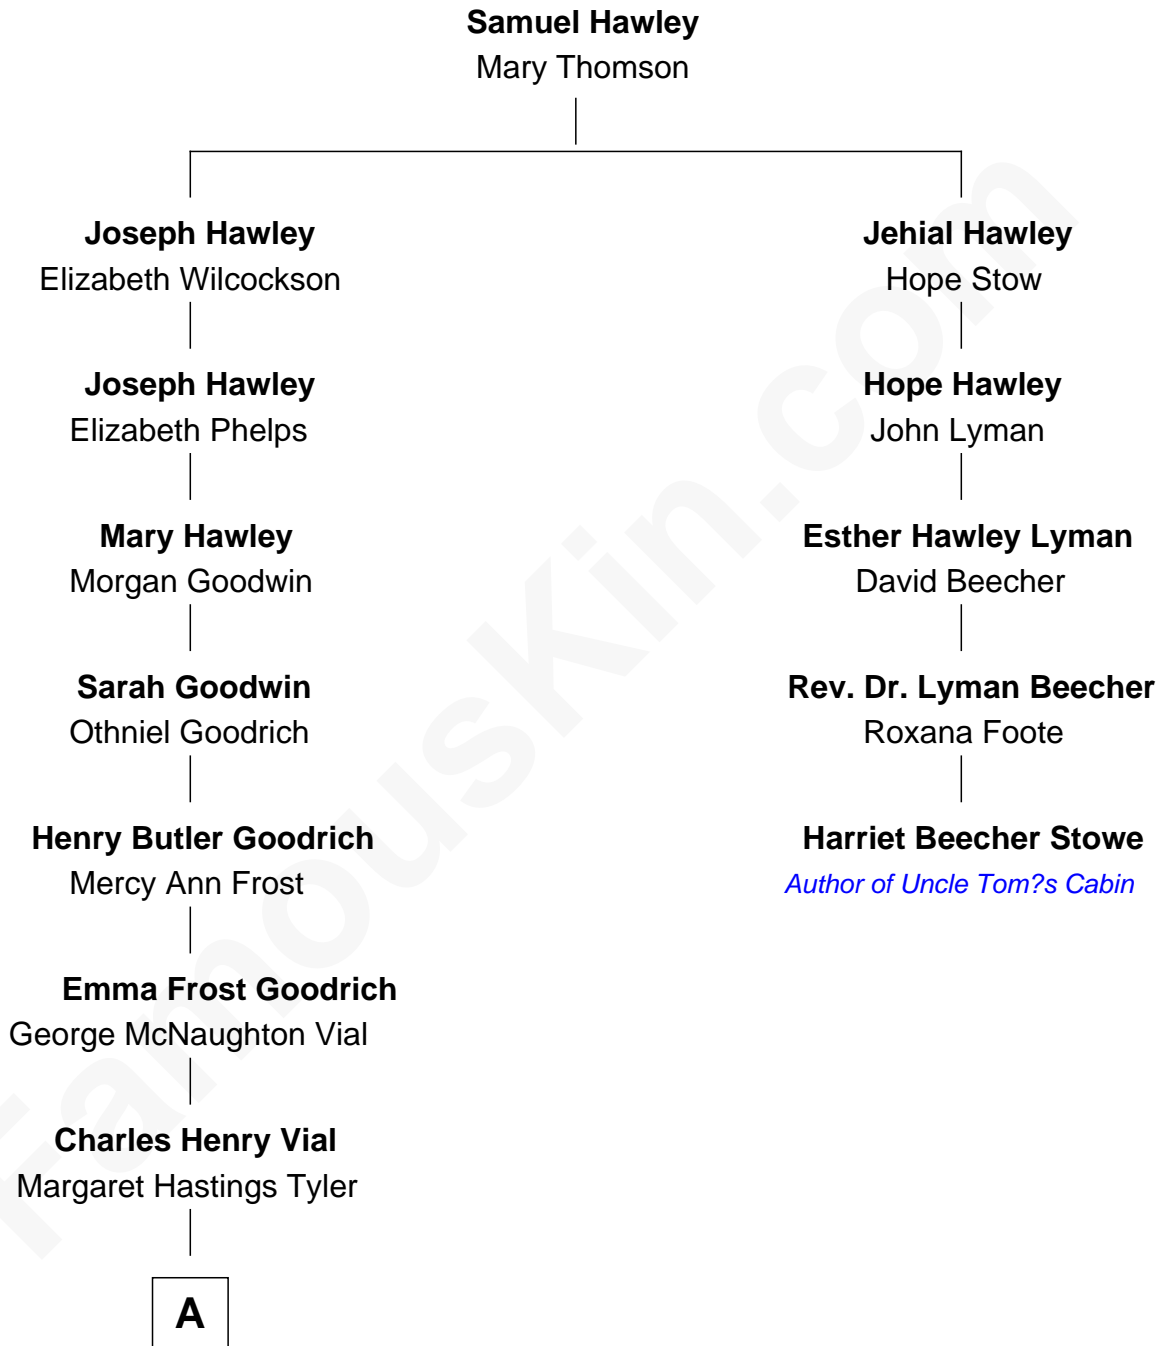

FamousKin.com

Relationship Chart of

Kate Upton

Sports Illustrated Swimsuit Cover Model

4th cousin 5 times removed of

Harriet Beecher Stowe

Author of Uncle Tom's Cabin

A

—
Elizabeth Brooks Vial
Stephen Edward Upton

—
Jefferson Matthew Upton
Shelley Fawn Davis

—
Kate Upton
Model and Actress

FamousKin.com