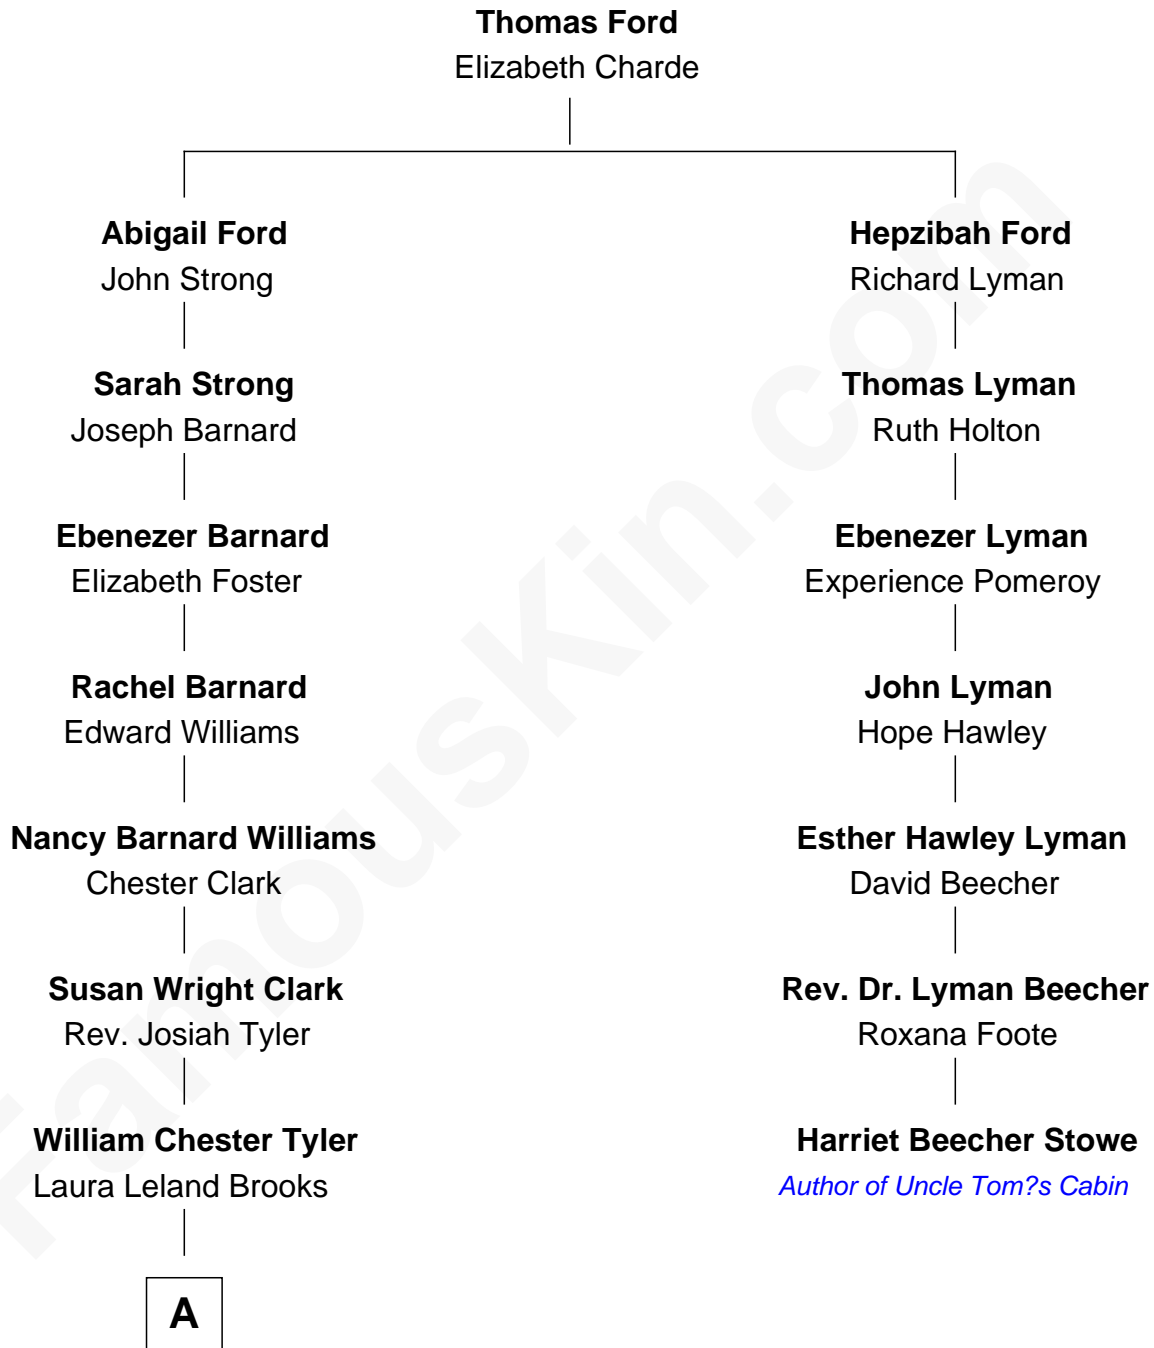

FamousKin.com

Relationship Chart of

Kate Upton

Sports Illustrated Swimsuit Cover Model

6th cousin 4 times removed of

Harriet Beecher Stowe

Author of Uncle Tom's Cabin

A

—
Margaret Hastings Tyler

Charles Henry Vial

—
Elizabeth Brooks Vial

Stephen Edward Upton

—
Jefferson Matthew Upton

Shelley Fawn Davis

—
Kate Upton

Model and Actress