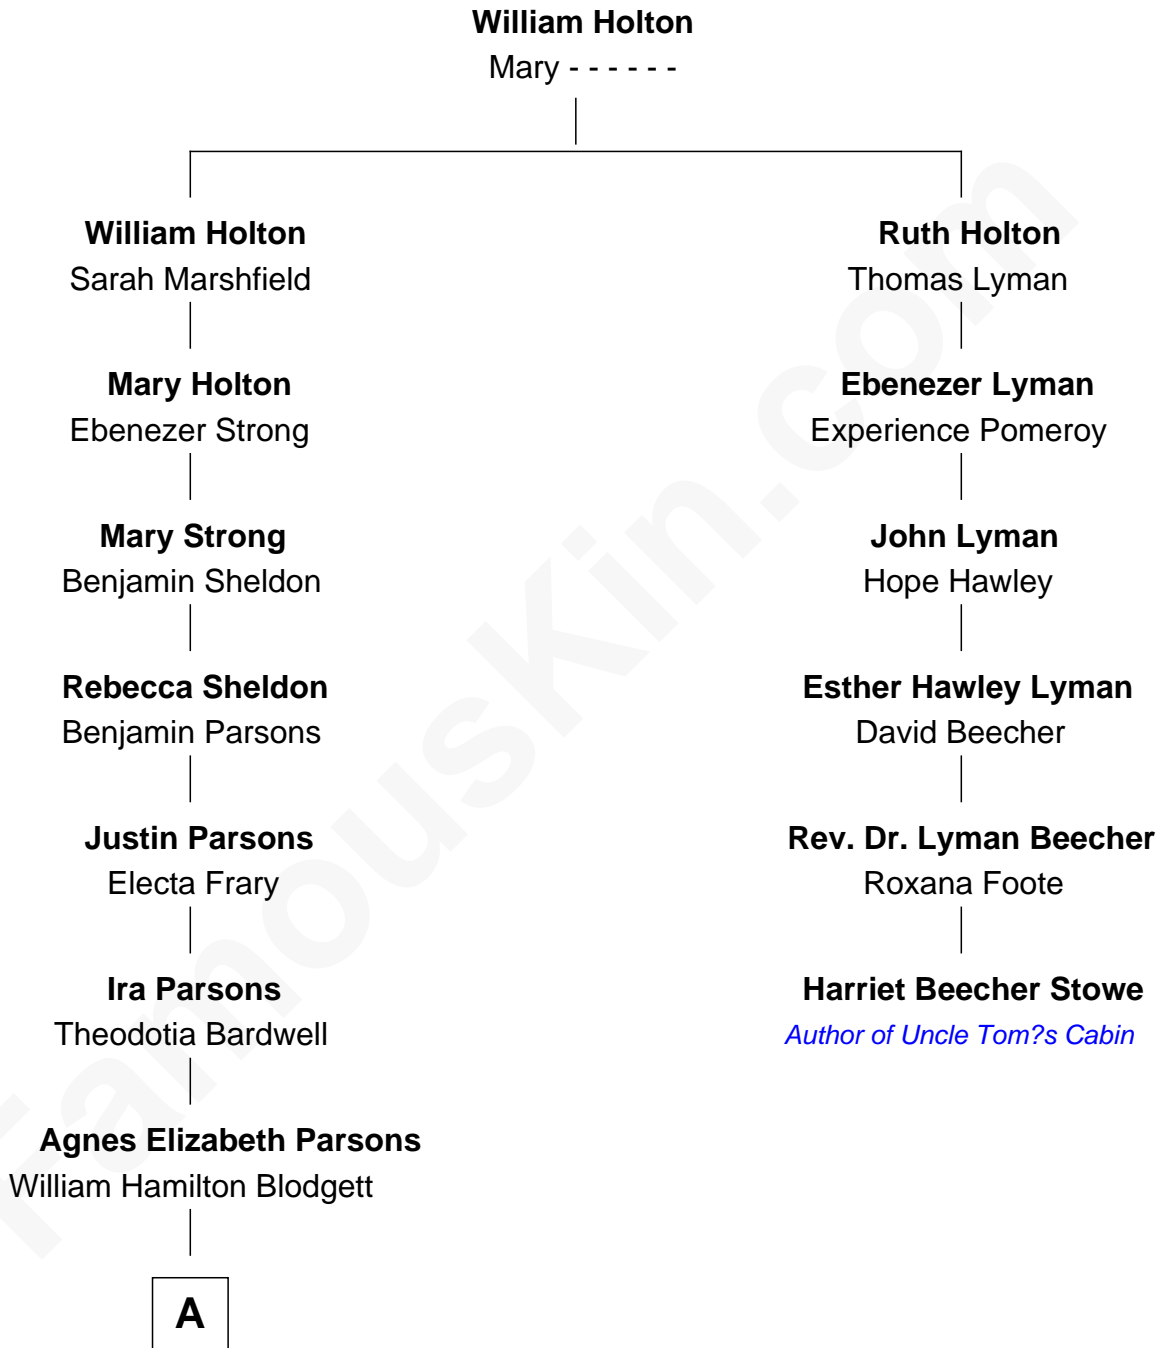

## Relationship Chart of

### Kate Upton

*Sports Illustrated Swimsuit Cover Model*

5th cousin 6 times removed of

### Harriet Beecher Stowe

*Author of Uncle Tom's Cabin*

**A**

—  
**Carrie A. Blodgett**  
Cassius Marcellus Upton

—  
**Frederick Stanley Upton**  
Margaret M. Beckley

—  
**Stephen Edward Upton**  
Elizabeth Brooks Vial