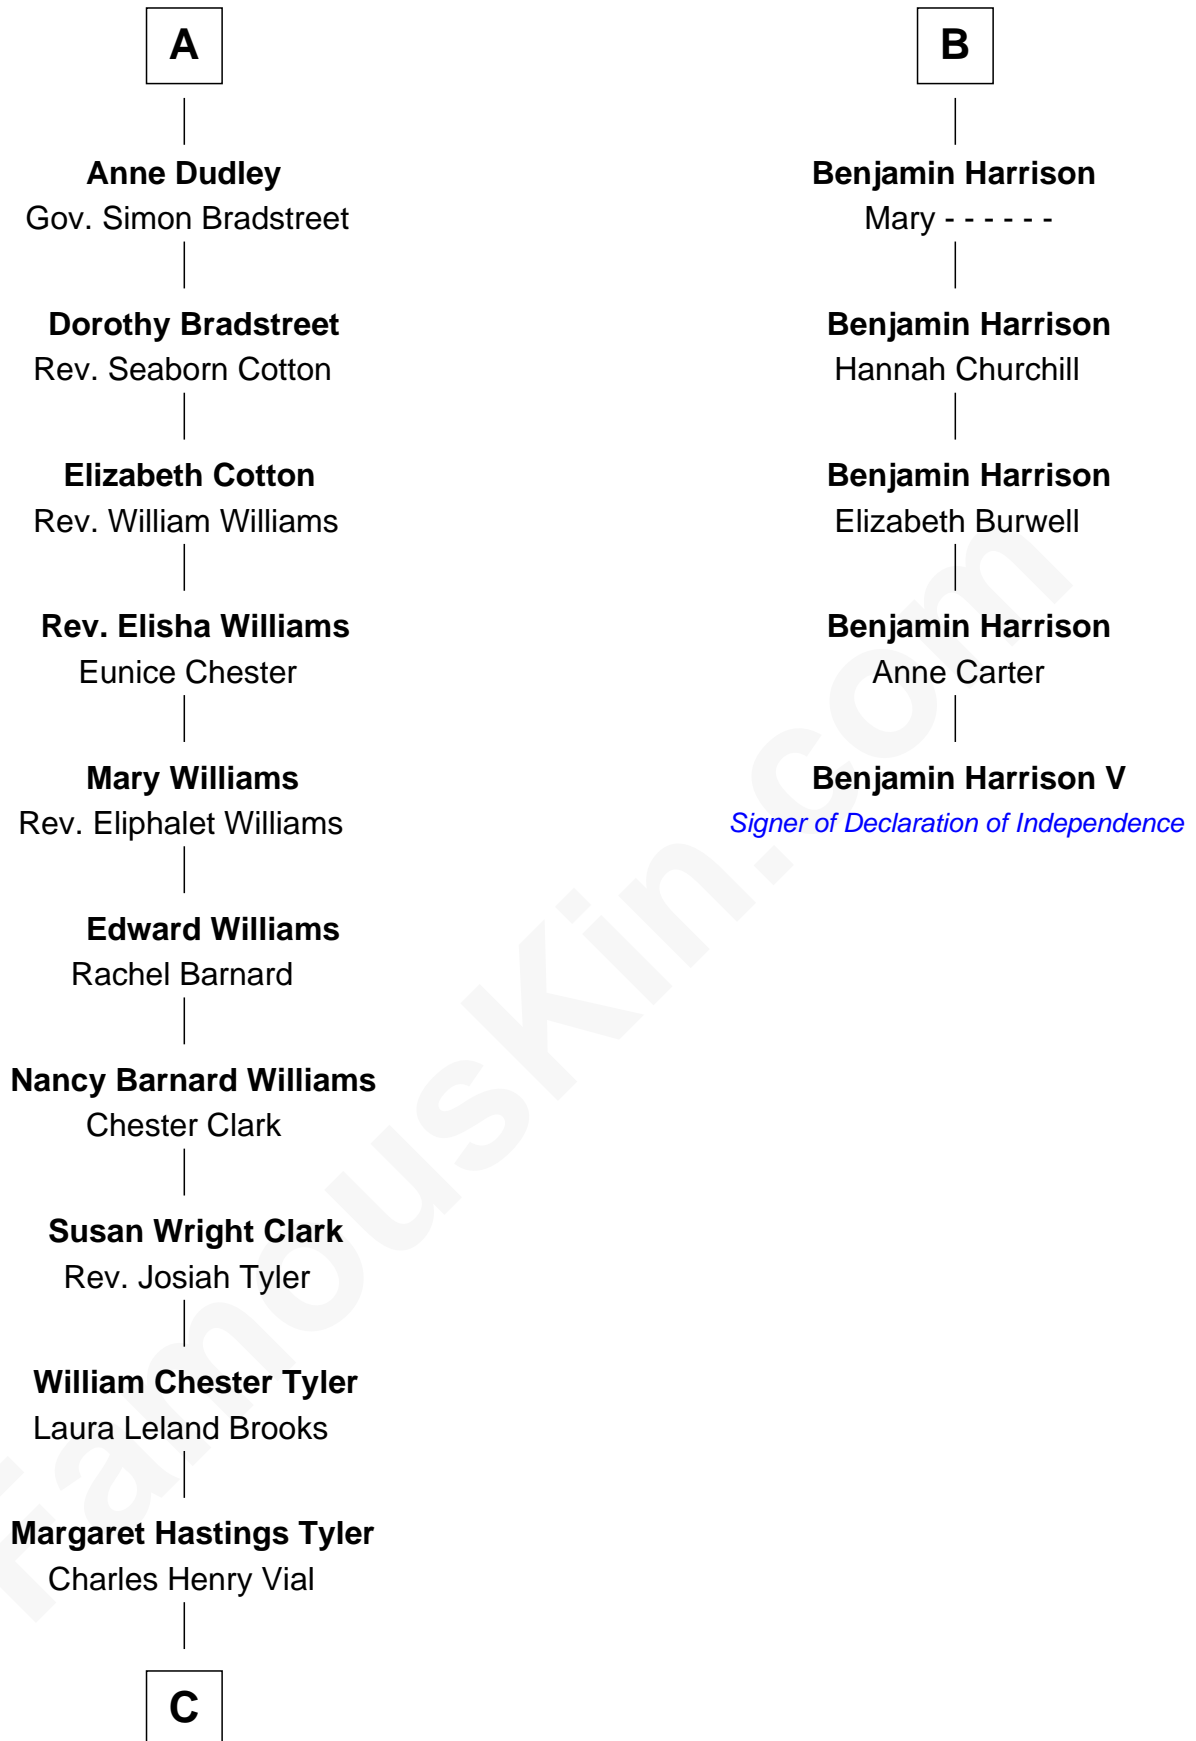

## Relationship Chart of

### Kate Upton

*Sports Illustrated Swimsuit Cover Model*

11th cousin 8 times removed of

### Benjamin Harrison V

*Signer of the Declaration of Independence*

**C**

**Elizabeth Brooks Vial**  
Stephen Edward Upton

**Jefferson Matthew Upton**  
Shelley Fawn Davis

**Kate Upton**  
*Model and Actress*