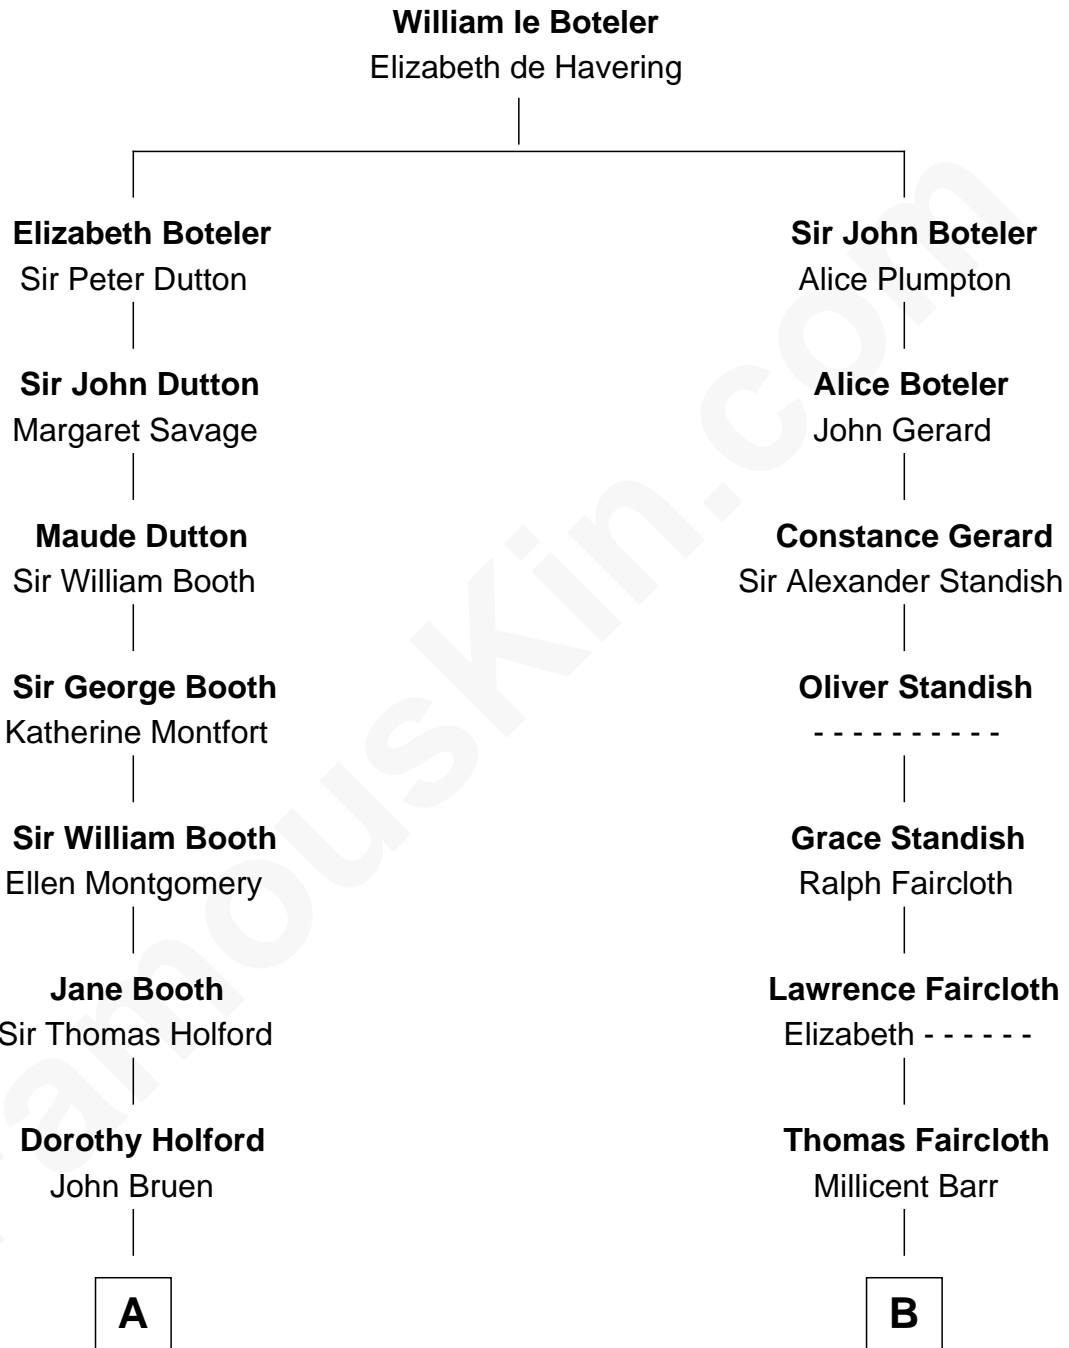

FamousKin.com

Relationship Chart of

Kate Upton

Sports Illustrated Swimsuit Cover Model

16th cousin 4 times removed of

Jay Gould

American Railroad "Robber Baron"

C

—
Margaret Hastings Tyler

Charles Henry Vial

—
Elizabeth Brooks Vial

Stephen Edward Upton

—
Jefferson Matthew Upton

Shelley Fawn Davis

—
Kate Upton

Model and Actress