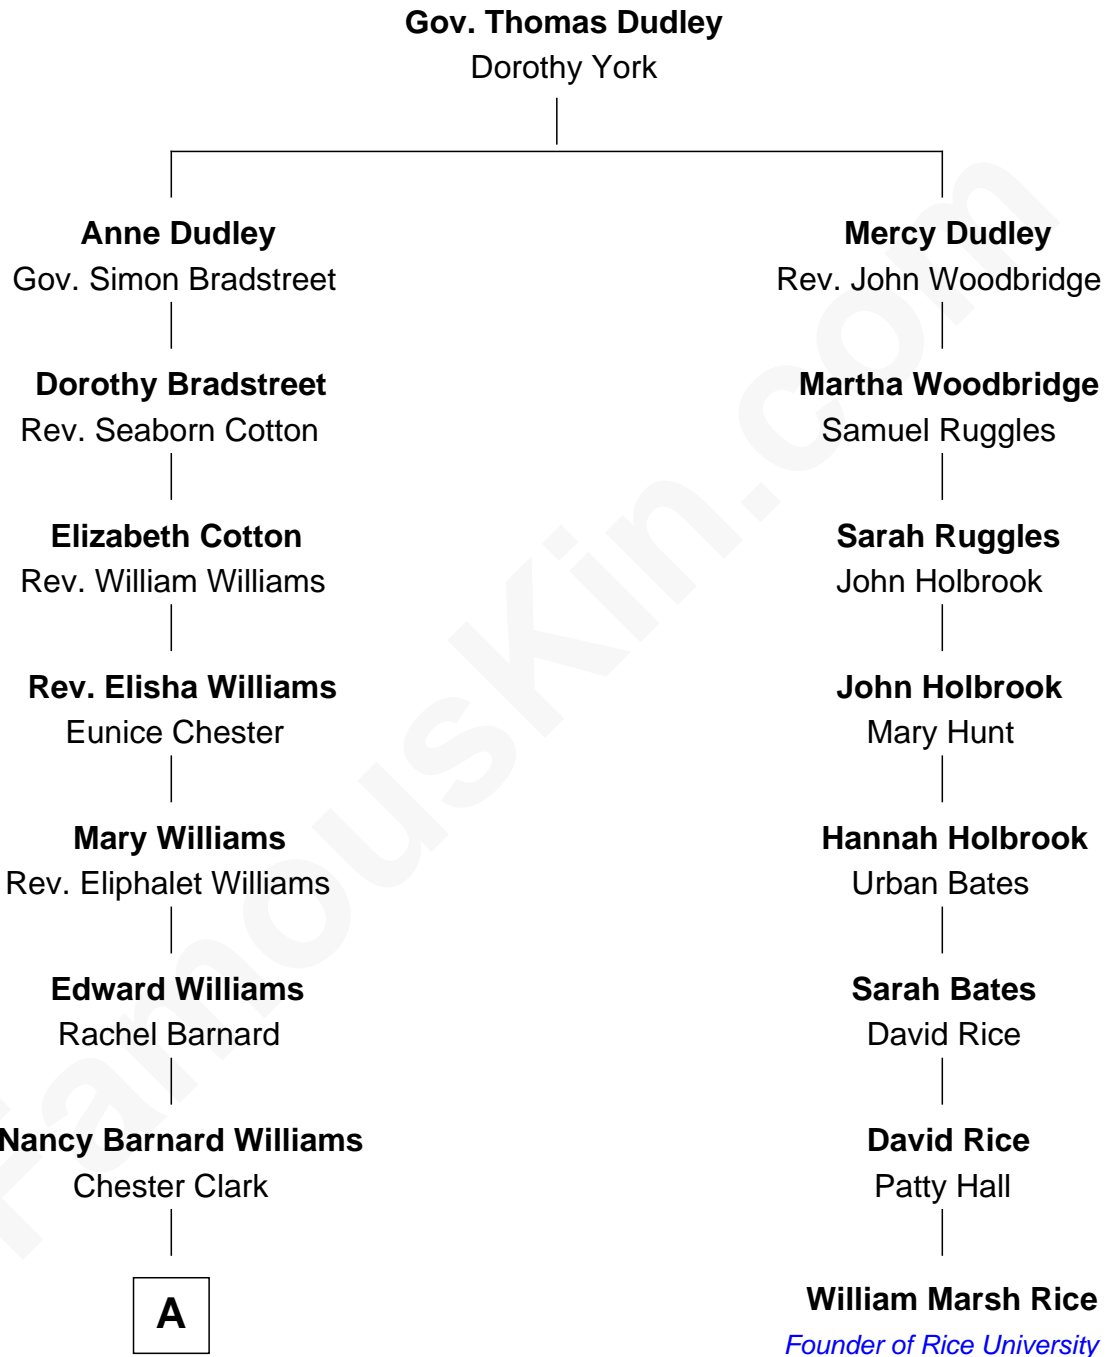

FamousKin.com

Relationship Chart of

Kate Upton

Sports Illustrated Swimsuit Cover Model

7th cousin 5 times removed of

William Marsh Rice
Founder of Rice University

A

—
Susan Wright Clark

Rev. Josiah Tyler

—
William Chester Tyler

Laura Leland Brooks

—
Margaret Hastings Tyler

Charles Henry Vial

—
Elizabeth Brooks Vial

Stephen Edward Upton

—
Jefferson Matthew Upton