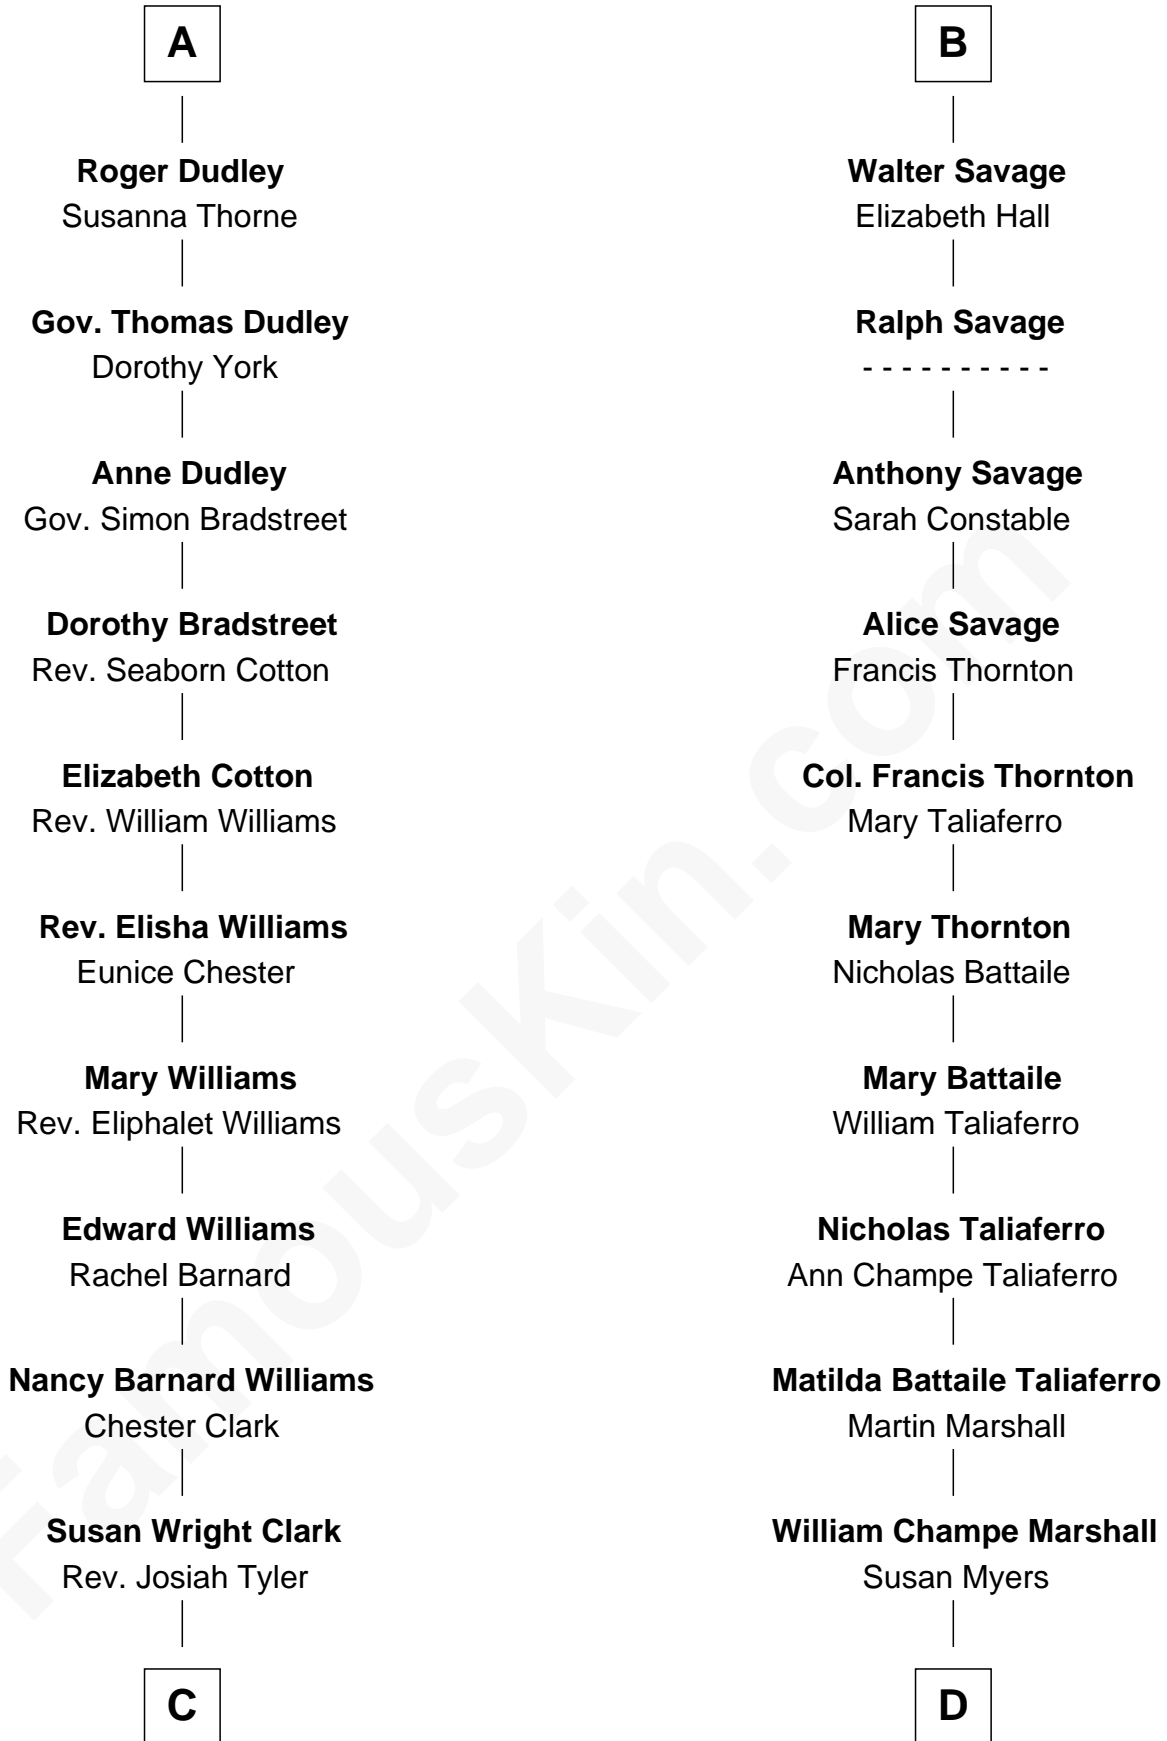

FamousKin.com

Relationship Chart of

Kate Upton

Sports Illustrated Swimsuit Cover Model

18th cousin 3 times removed of

General George C. Marshall
Author of "The Marshall Plan"

FamousKin.com