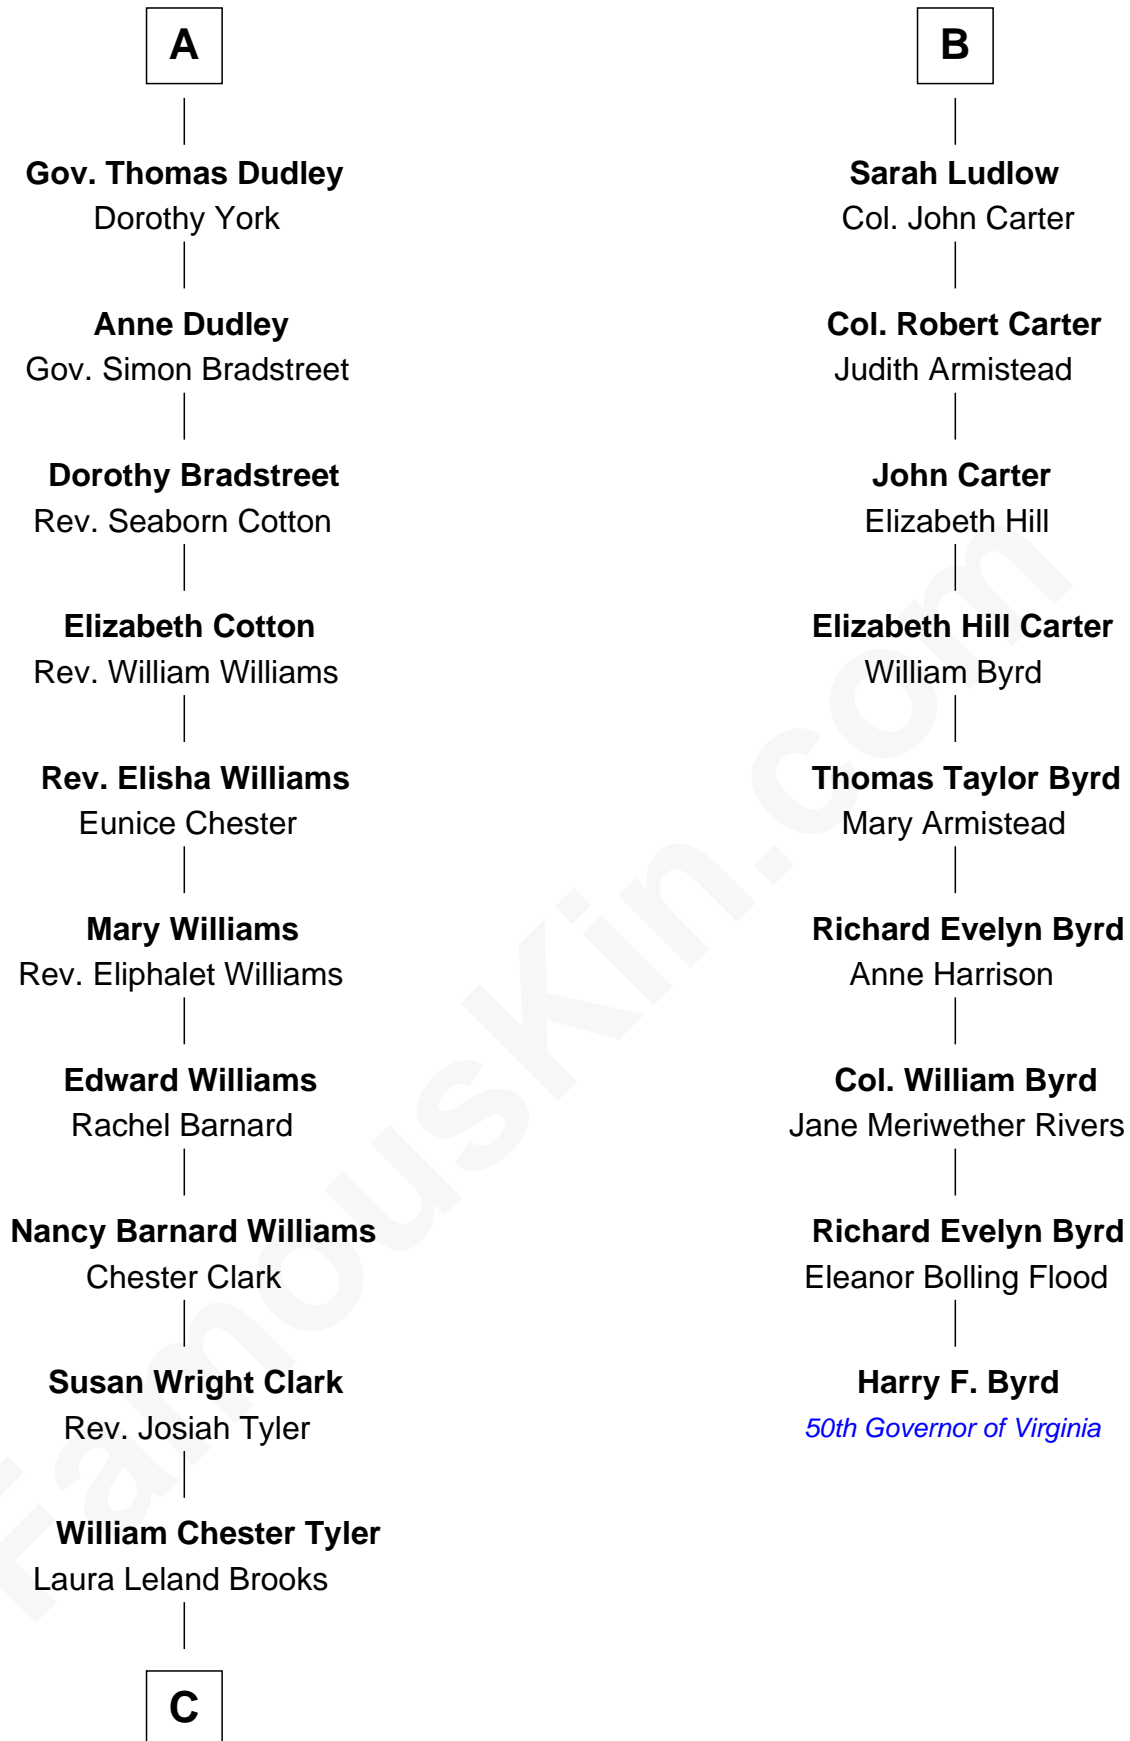

## Relationship Chart of

### Kate Upton

*Sports Illustrated Swimsuit Cover Model*

15th cousin 5 times removed of

### Harry F. Byrd

*50th Governor of Virginia*

**C**

—  
**Margaret Hastings Tyler**

Charles Henry Vial

—  
**Elizabeth Brooks Vial**

Stephen Edward Upton

—  
**Jefferson Matthew Upton**