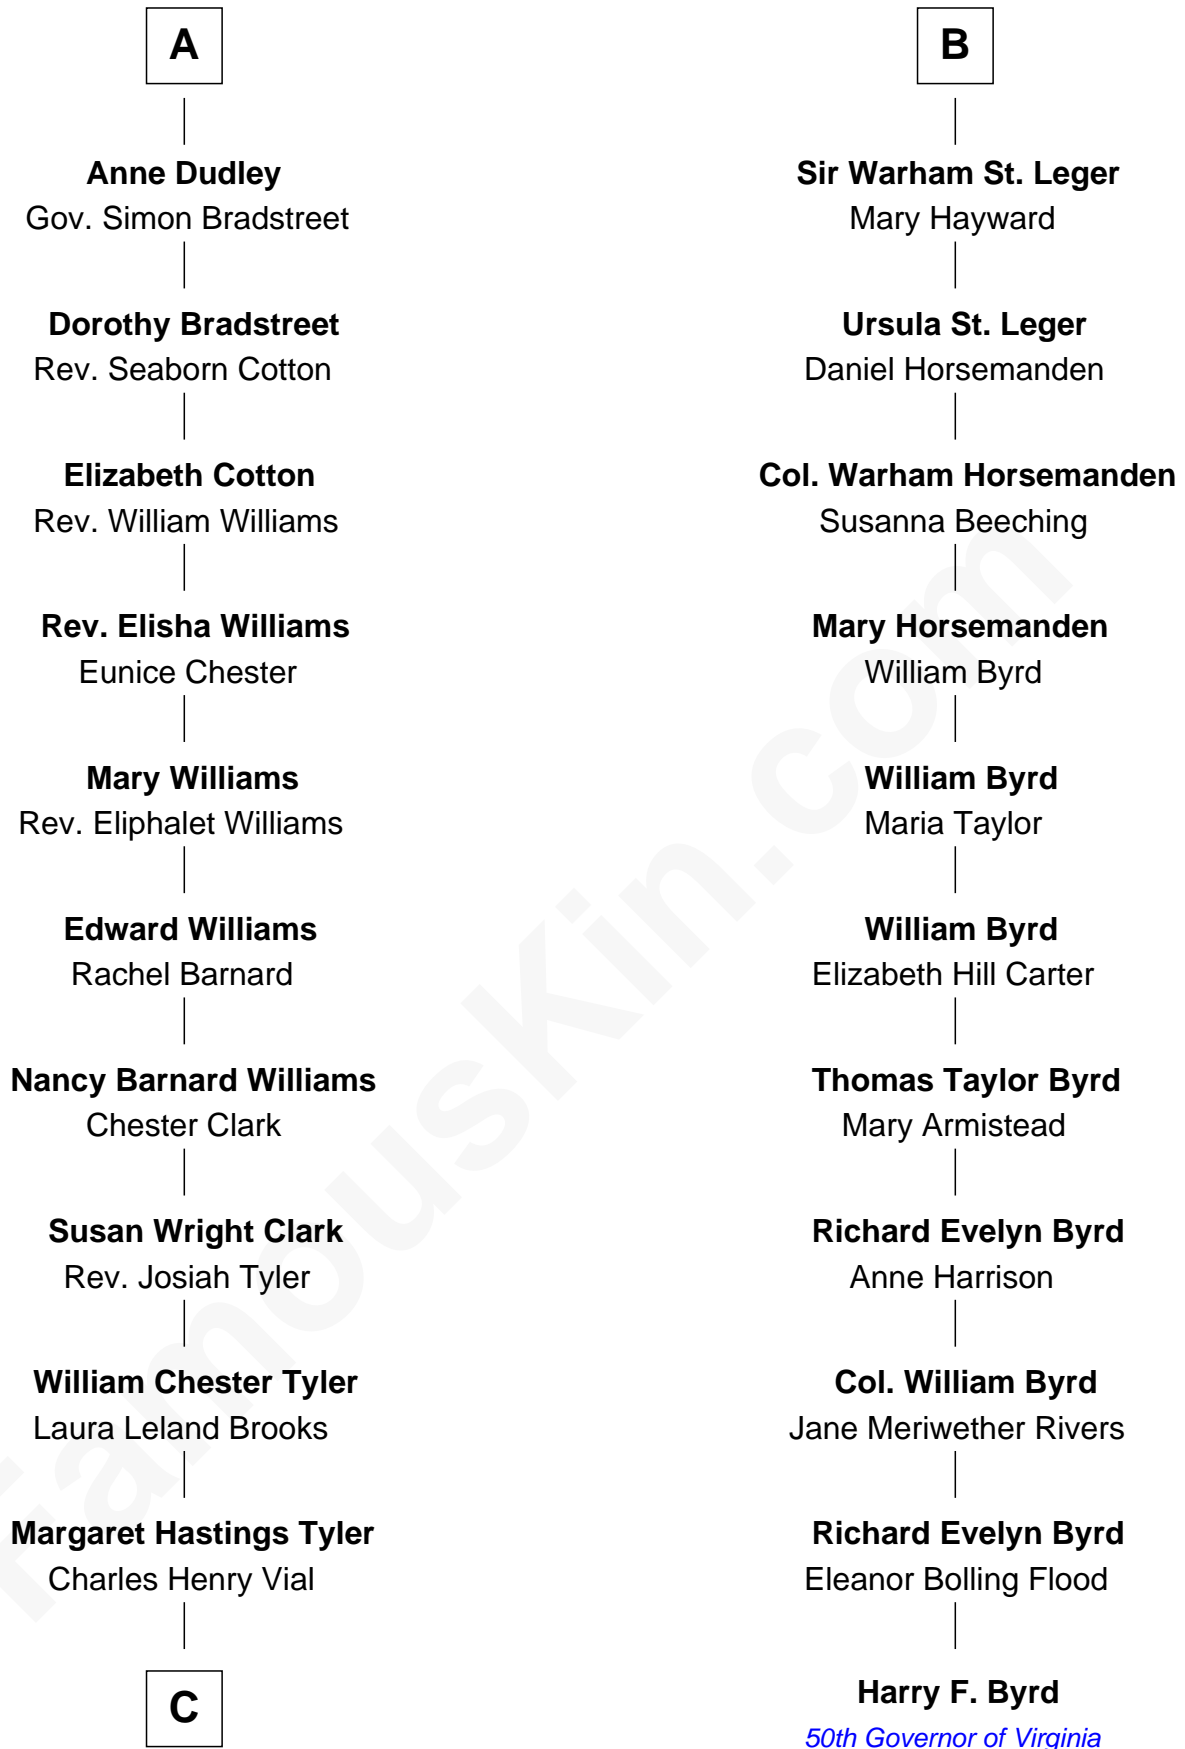

FamousKin.com

Relationship Chart of

Kate Upton

Sports Illustrated Swimsuit Cover Model

17th cousin 2 times removed of

Harry F. Byrd

50th Governor of Virginia

C

Elizabeth Brooks Vial
Stephen Edward Upton

Jefferson Matthew Upton
Shelley Fawn Davis

Kate Upton
Model and Actress

FamousKin.com