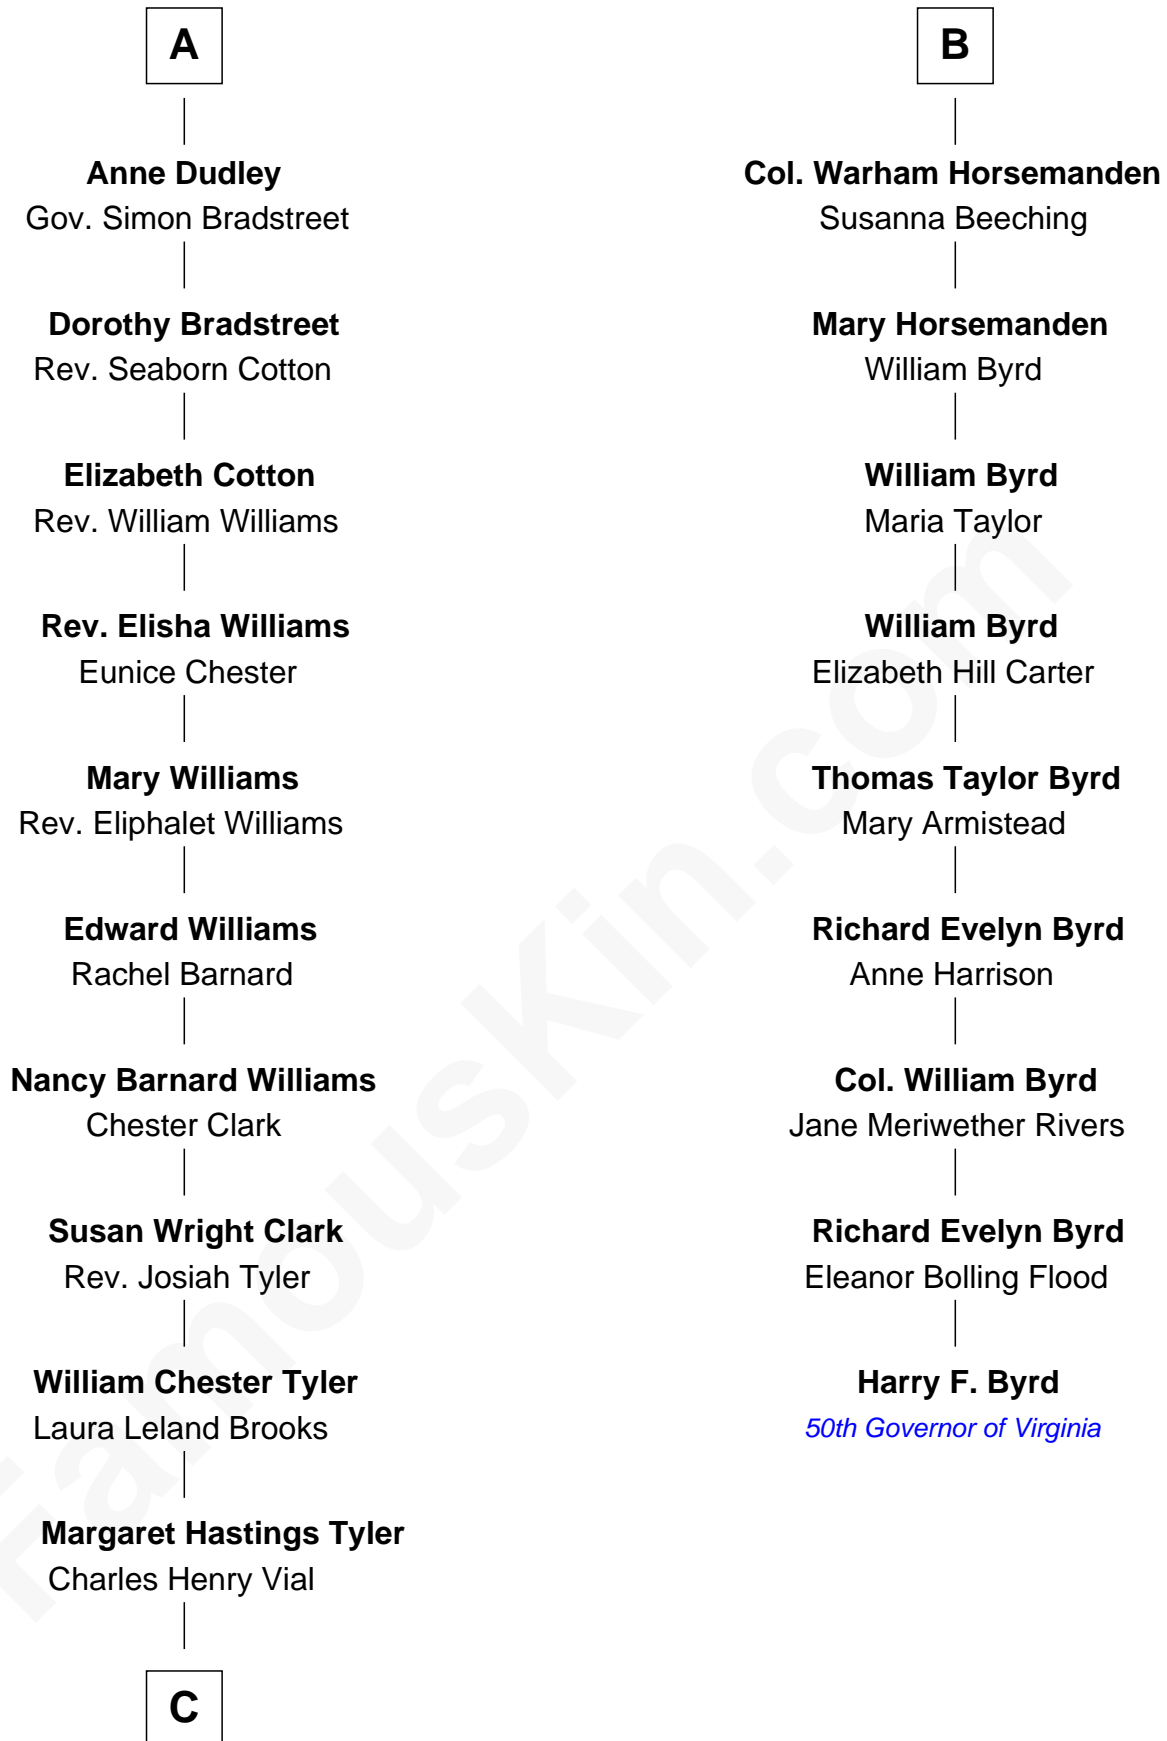

## Relationship Chart of

### Kate Upton

*Sports Illustrated Swimsuit Cover Model*

15th cousin 4 times removed of

### Harry F. Byrd

*50th Governor of Virginia*

**C**

**Elizabeth Brooks Vial**  
Stephen Edward Upton

**Jefferson Matthew Upton**  
Shelley Fawn Davis

**Kate Upton**  
*Model and Actress*

FamousKin.com