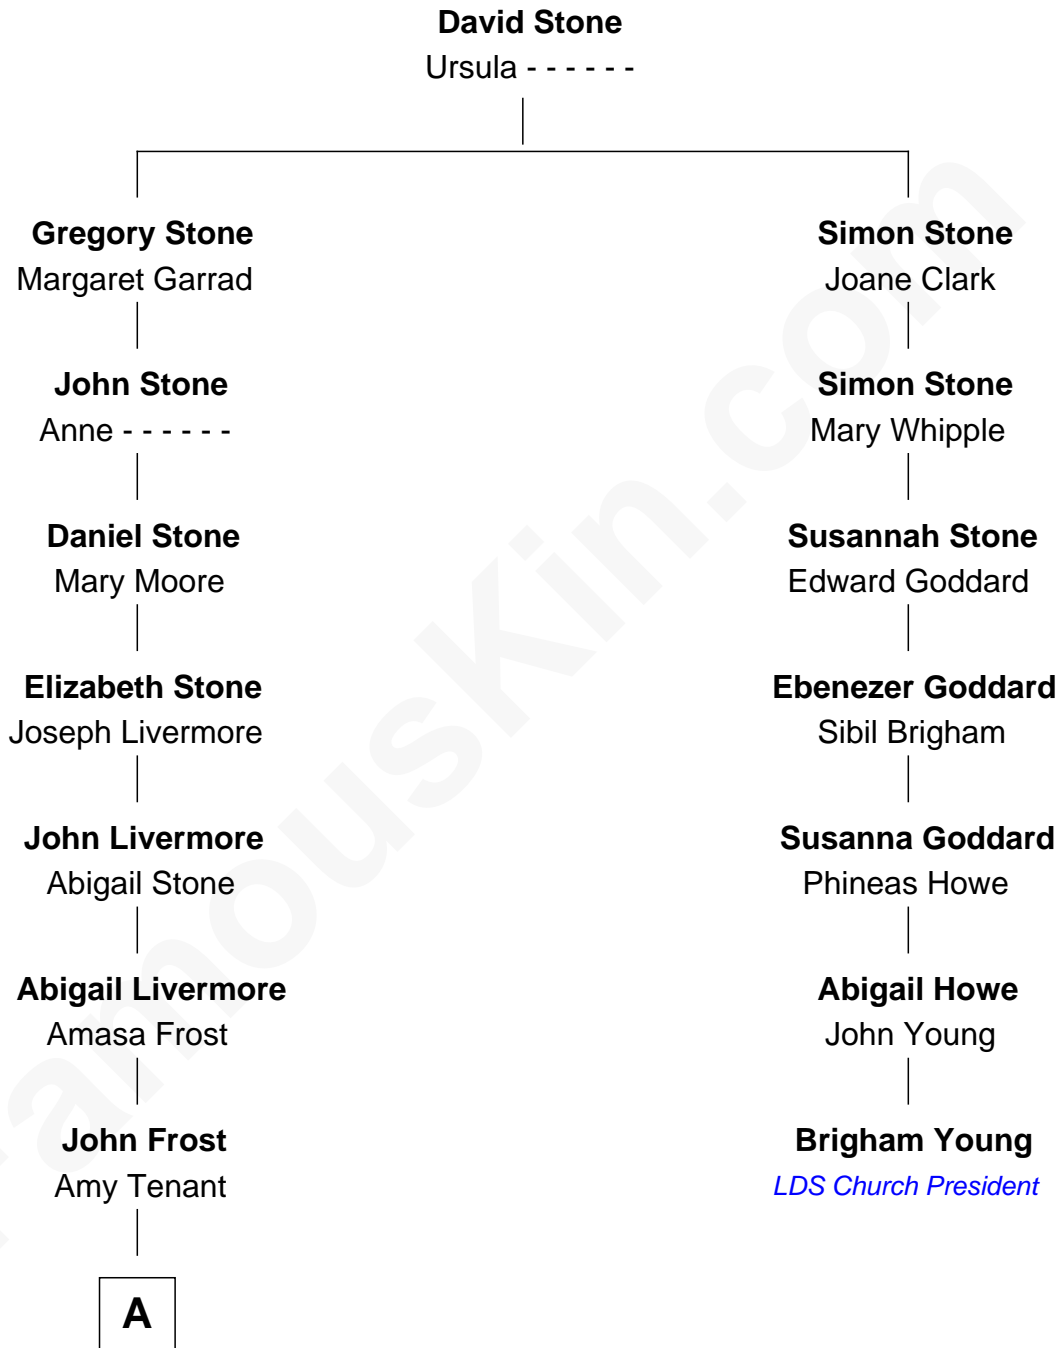

## Relationship Chart of

### Kate Upton

*Sports Illustrated Swimsuit Cover Model*

6th cousin 7 times removed of

### Brigham Young

*2nd President of the Mormon Church*

**A**

—  
**Stephen Amasa Frost**

Mercyra Kent

—  
**Mercy Ann Frost**

Henry Butler Goodrich

—  
**Emma Frost Goodrich**

George McNaughton Vial

—  
**Charles Henry Vial**

Margaret Hastings Tyler

—  
**Elizabeth Brooks Vial**

Stephen Edward Upton

—  
**Jefferson Matthew Upton**

Shelley Fawn Davis

—  
**Kate Upton**