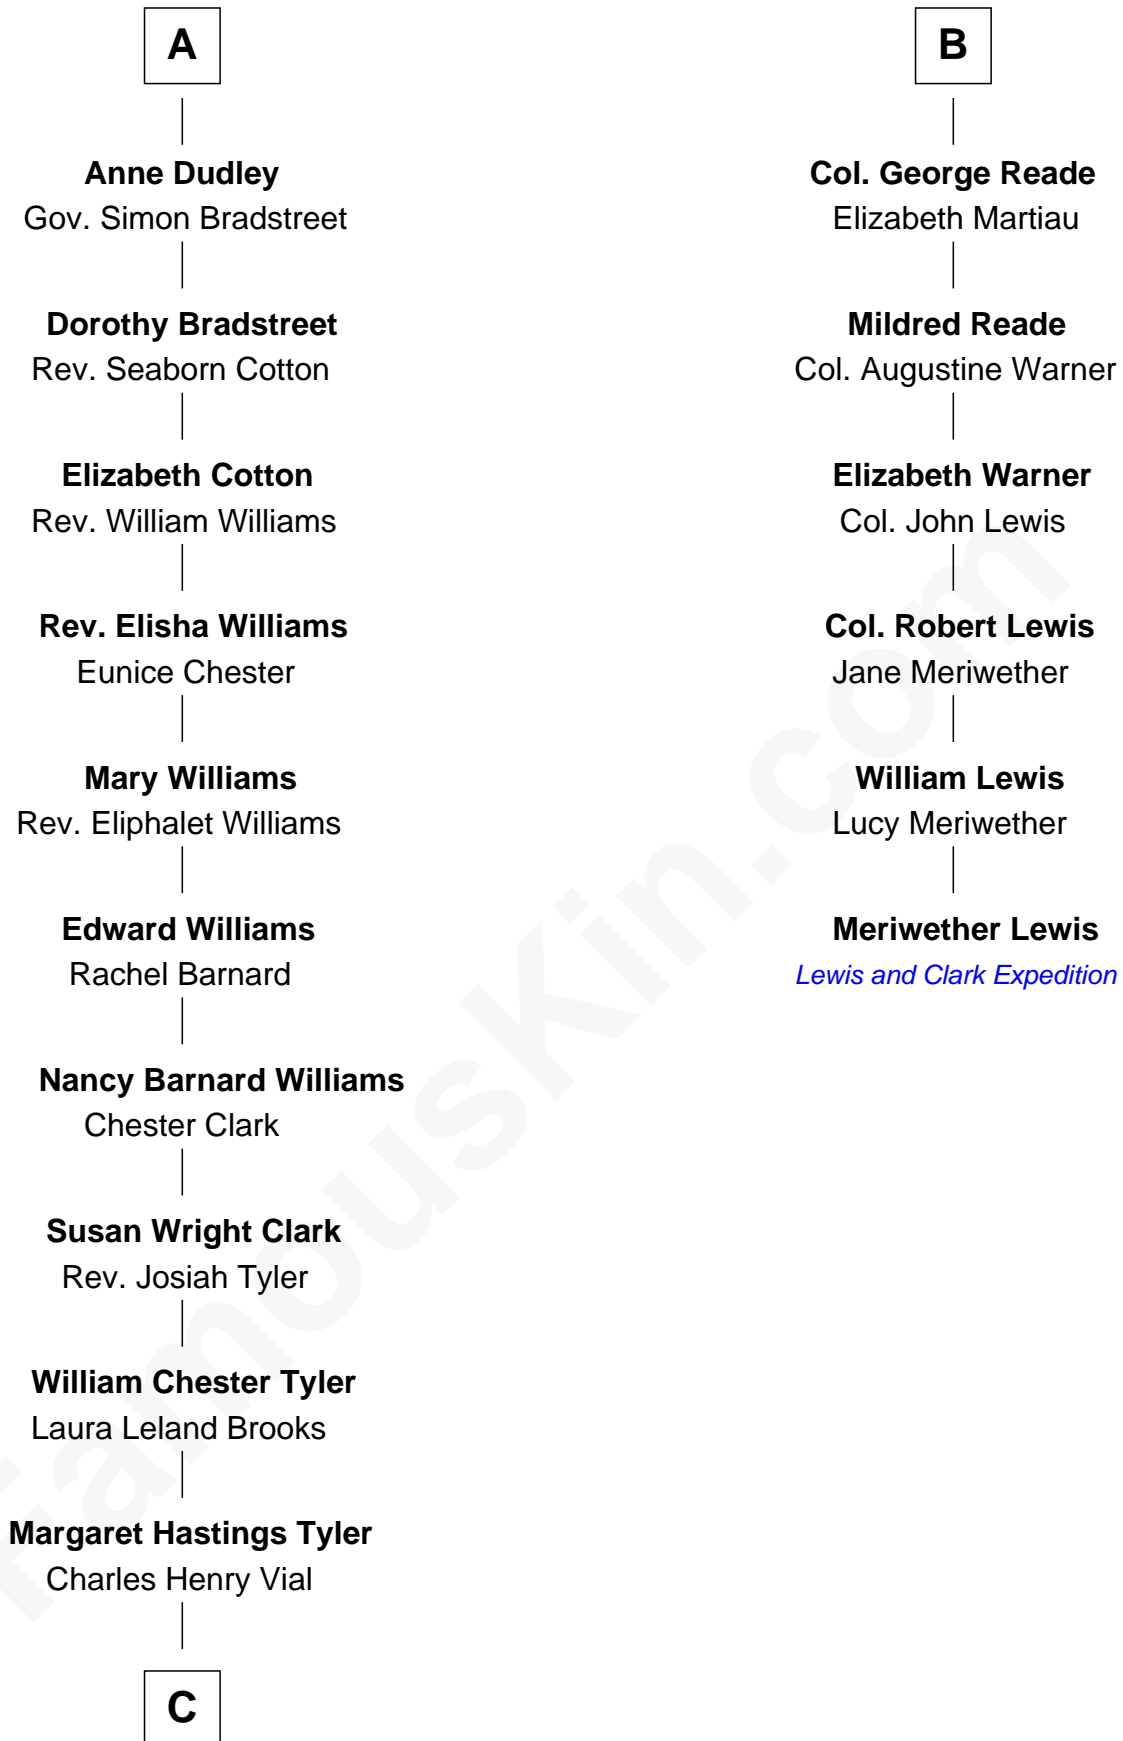

FamousKin.com

Relationship Chart of

Kate Upton

Sports Illustrated Swimsuit Cover Model

12th cousin 7 times removed of

Meriwether Lewis

Lewis and Clark Expedition

C

—
Elizabeth Brooks Vial
Stephen Edward Upton

—
Jefferson Matthew Upton
Shelley Fawn Davis

—
Kate Upton
Model and Actress

FamousKin.com