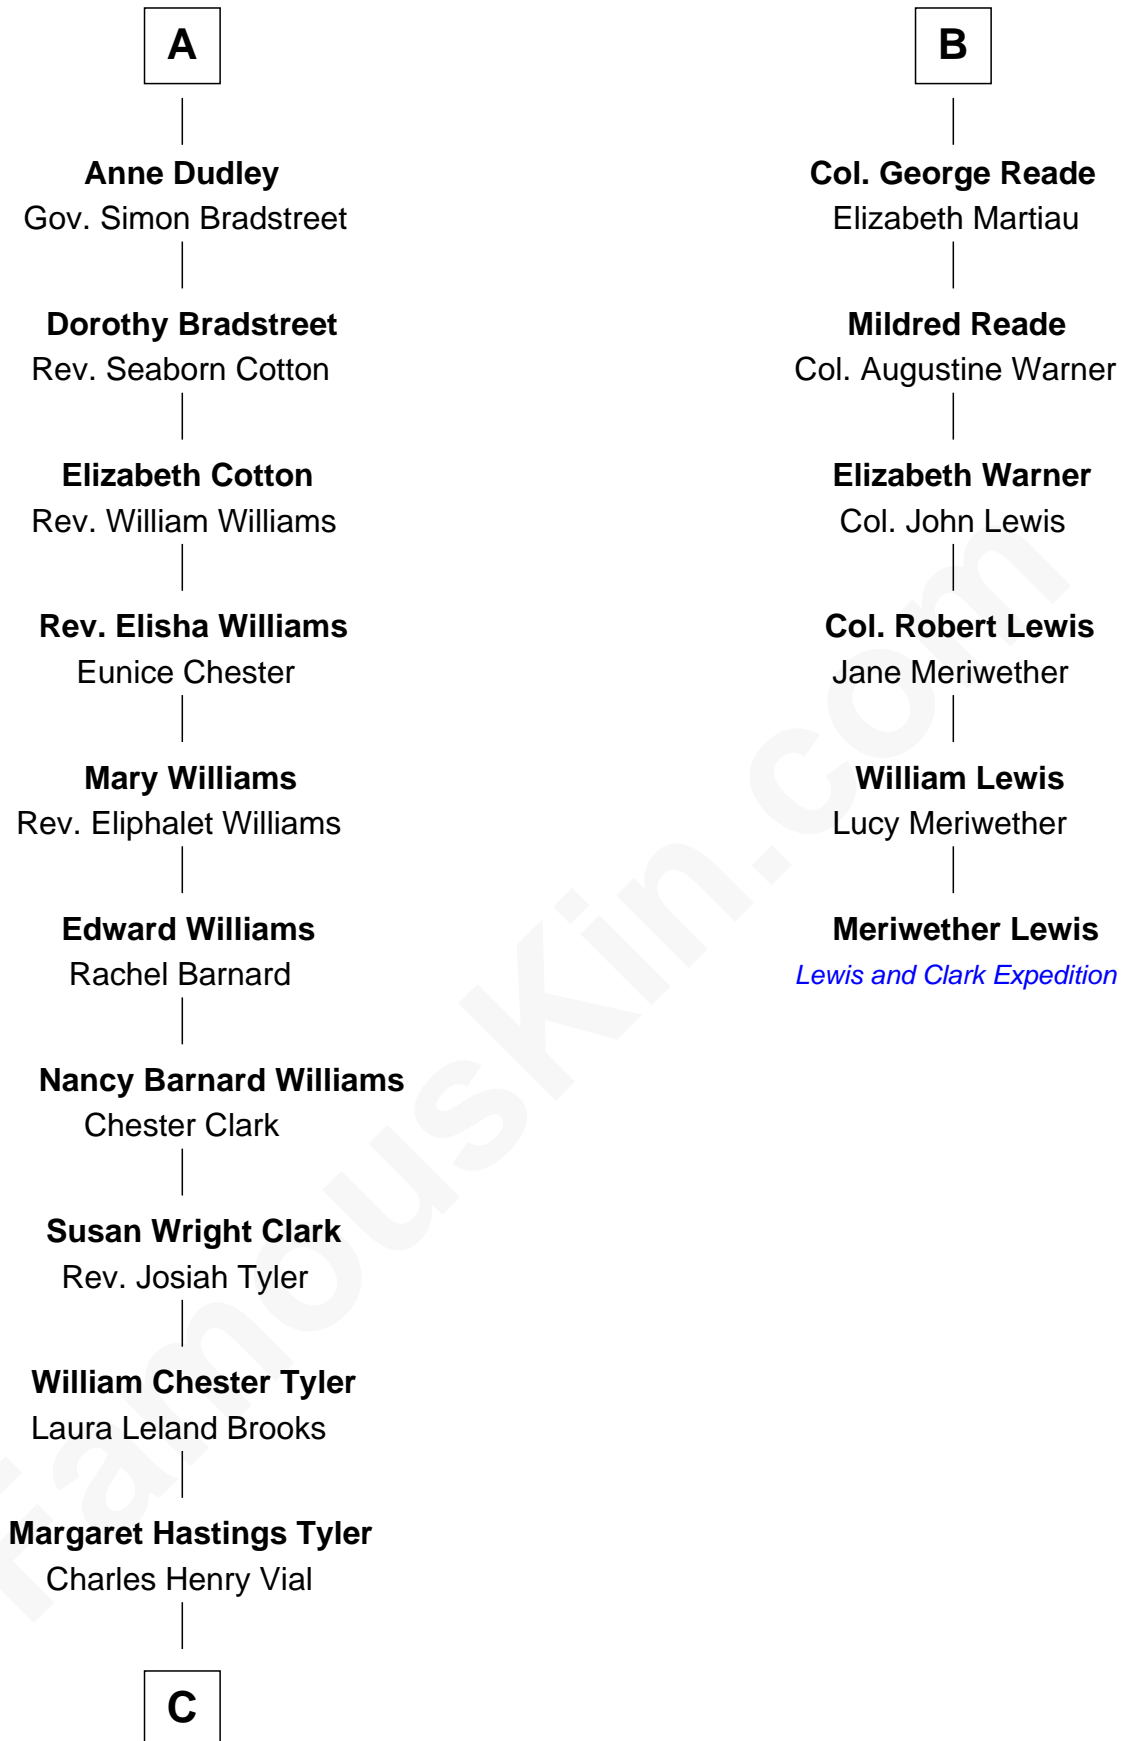

FamousKin.com

Relationship Chart of

Kate Upton

Sports Illustrated Swimsuit Cover Model

12th cousin 7 times removed of

Meriwether Lewis

Lewis and Clark Expedition

C

Elizabeth Brooks Vial
Stephen Edward Upton

Jefferson Matthew Upton
Shelley Fawn Davis

Kate Upton
Model and Actress

FamousKin.com