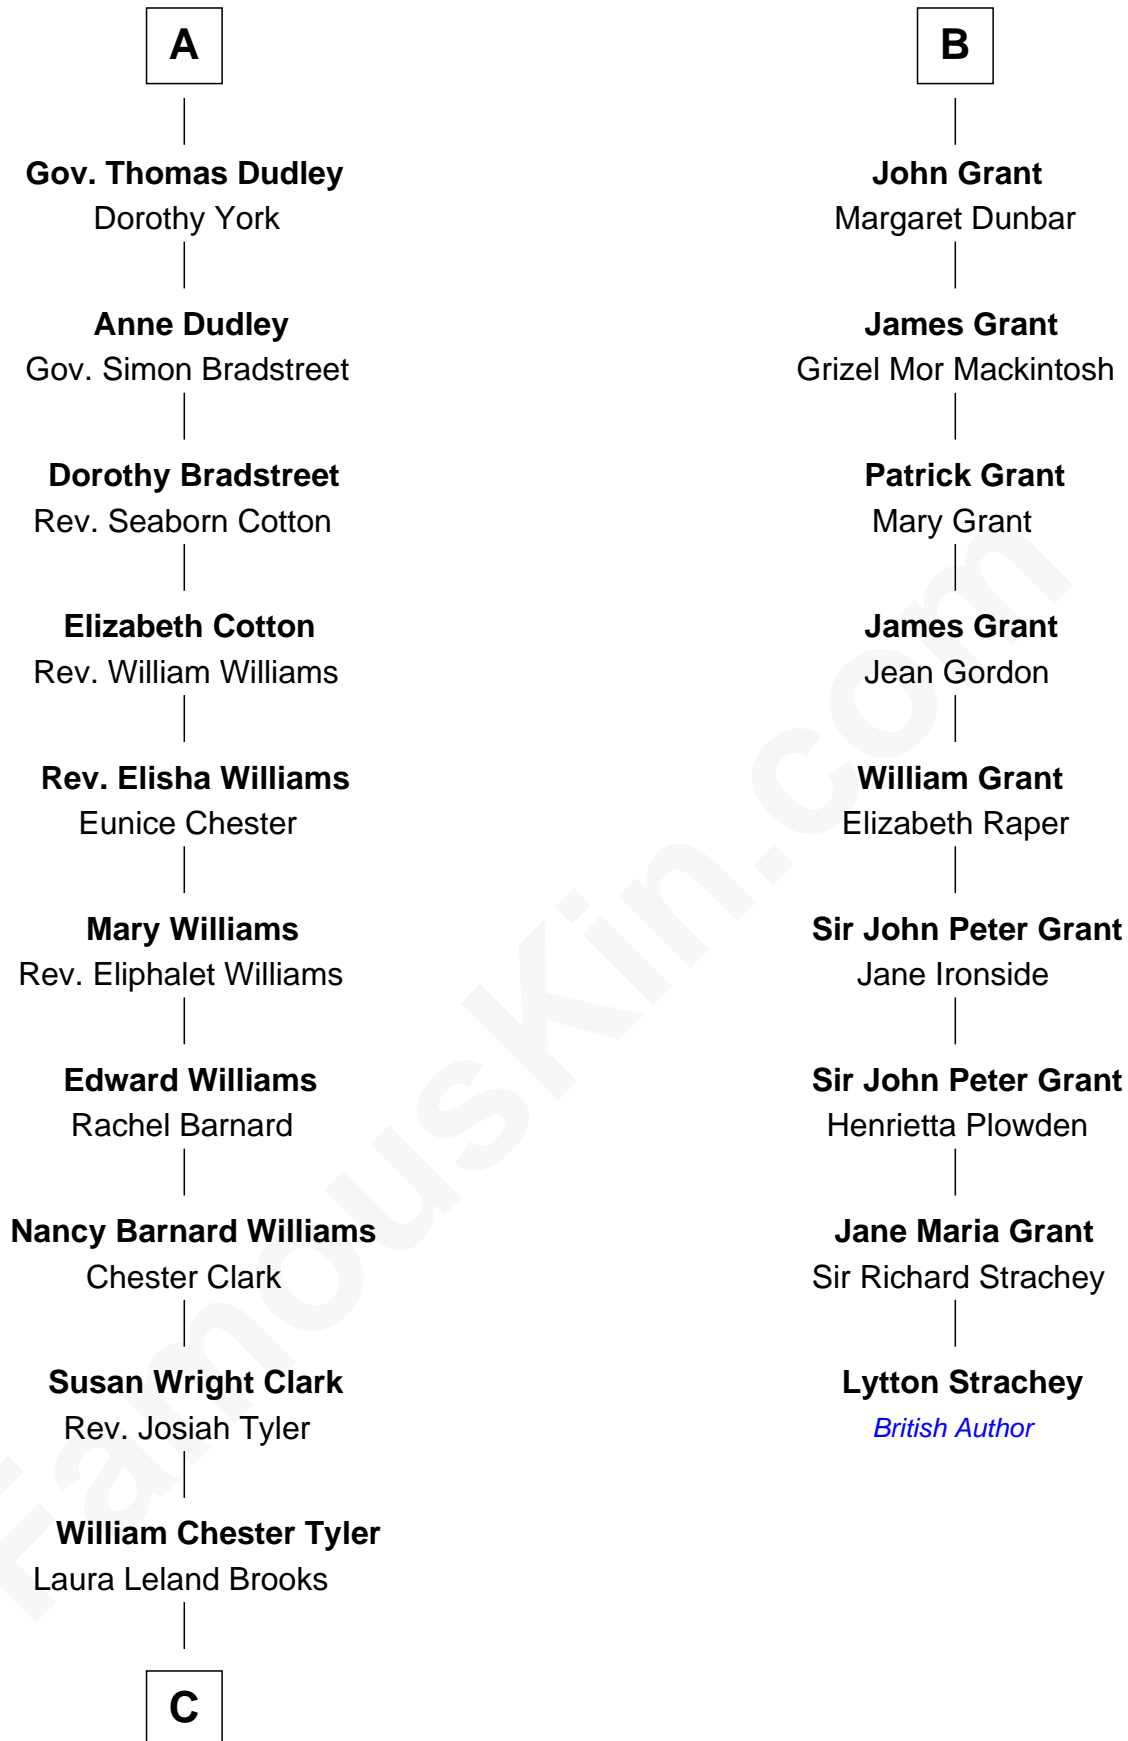

## Relationship Chart of

### Kate Upton

*Sports Illustrated Swimsuit Cover Model*

15th cousin 5 times removed of

### Lytton Strachey

*Author and Co-Founder of Bloomsbury Group*

**Sir Thomas de Holand**

Alice Fitzalan

**C**

—  
**Margaret Hastings Tyler**

Charles Henry Vial

—  
**Elizabeth Brooks Vial**