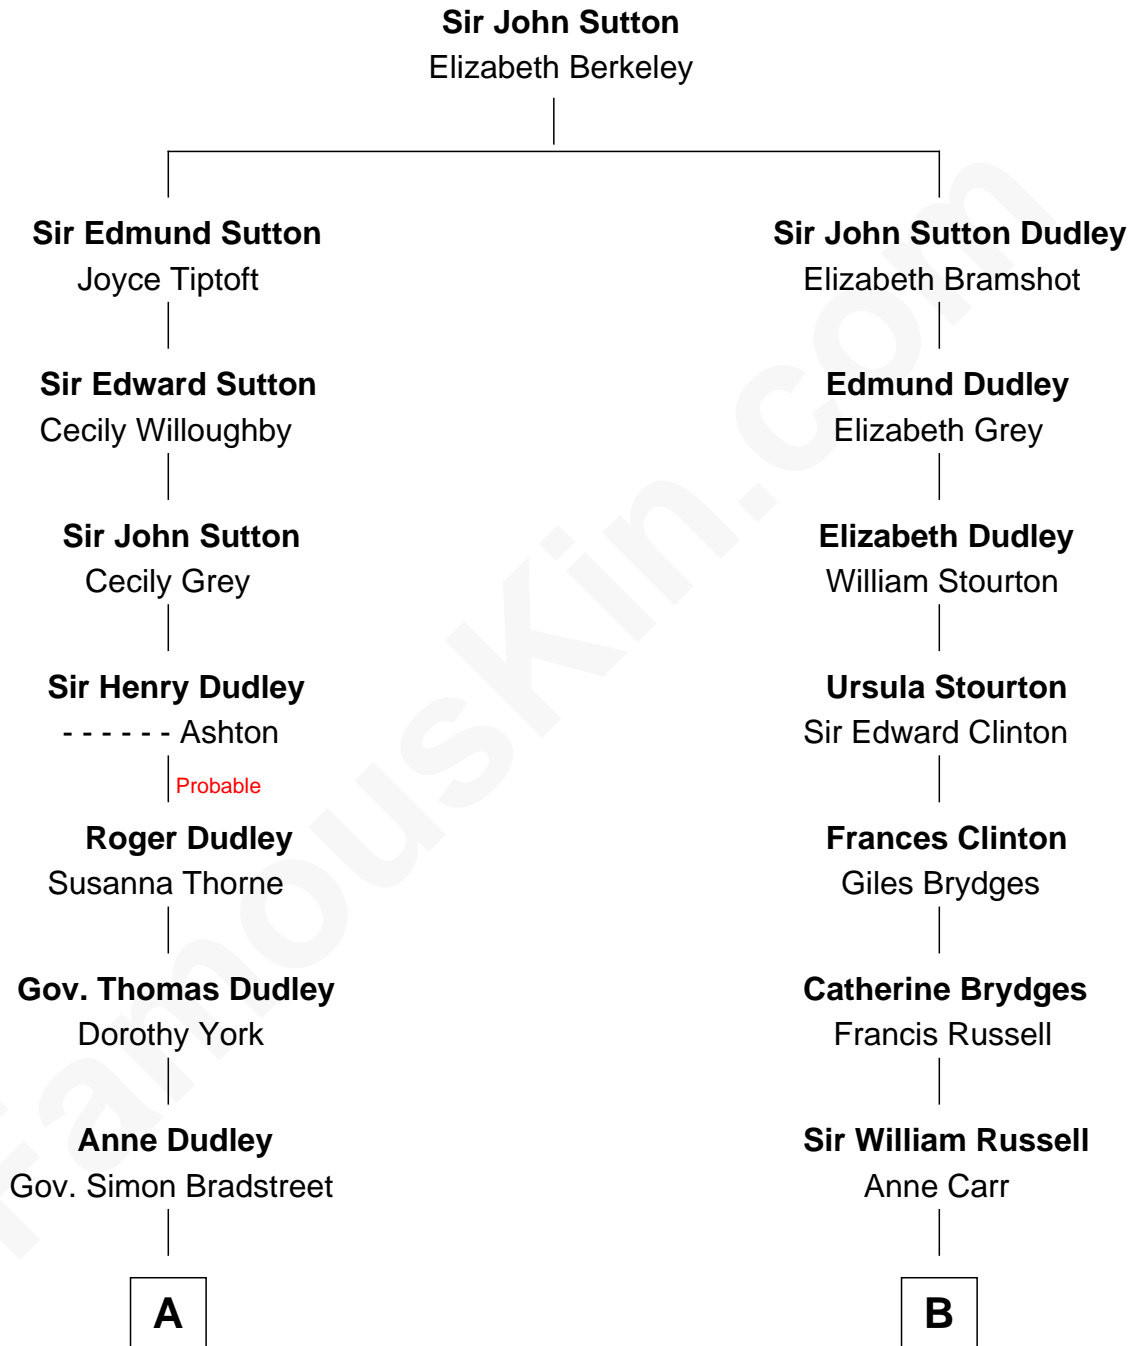

FamousKin.com

Relationship Chart of

Kate Upton

Sports Illustrated Swimsuit Cover Model

17th cousin 1 time removed of

Sarah Ferguson
Duchess of York

C

Jefferson Matthew Upton

Shelley Fawn Davis

Kate Upton

Model and Actress

FamousKin.com