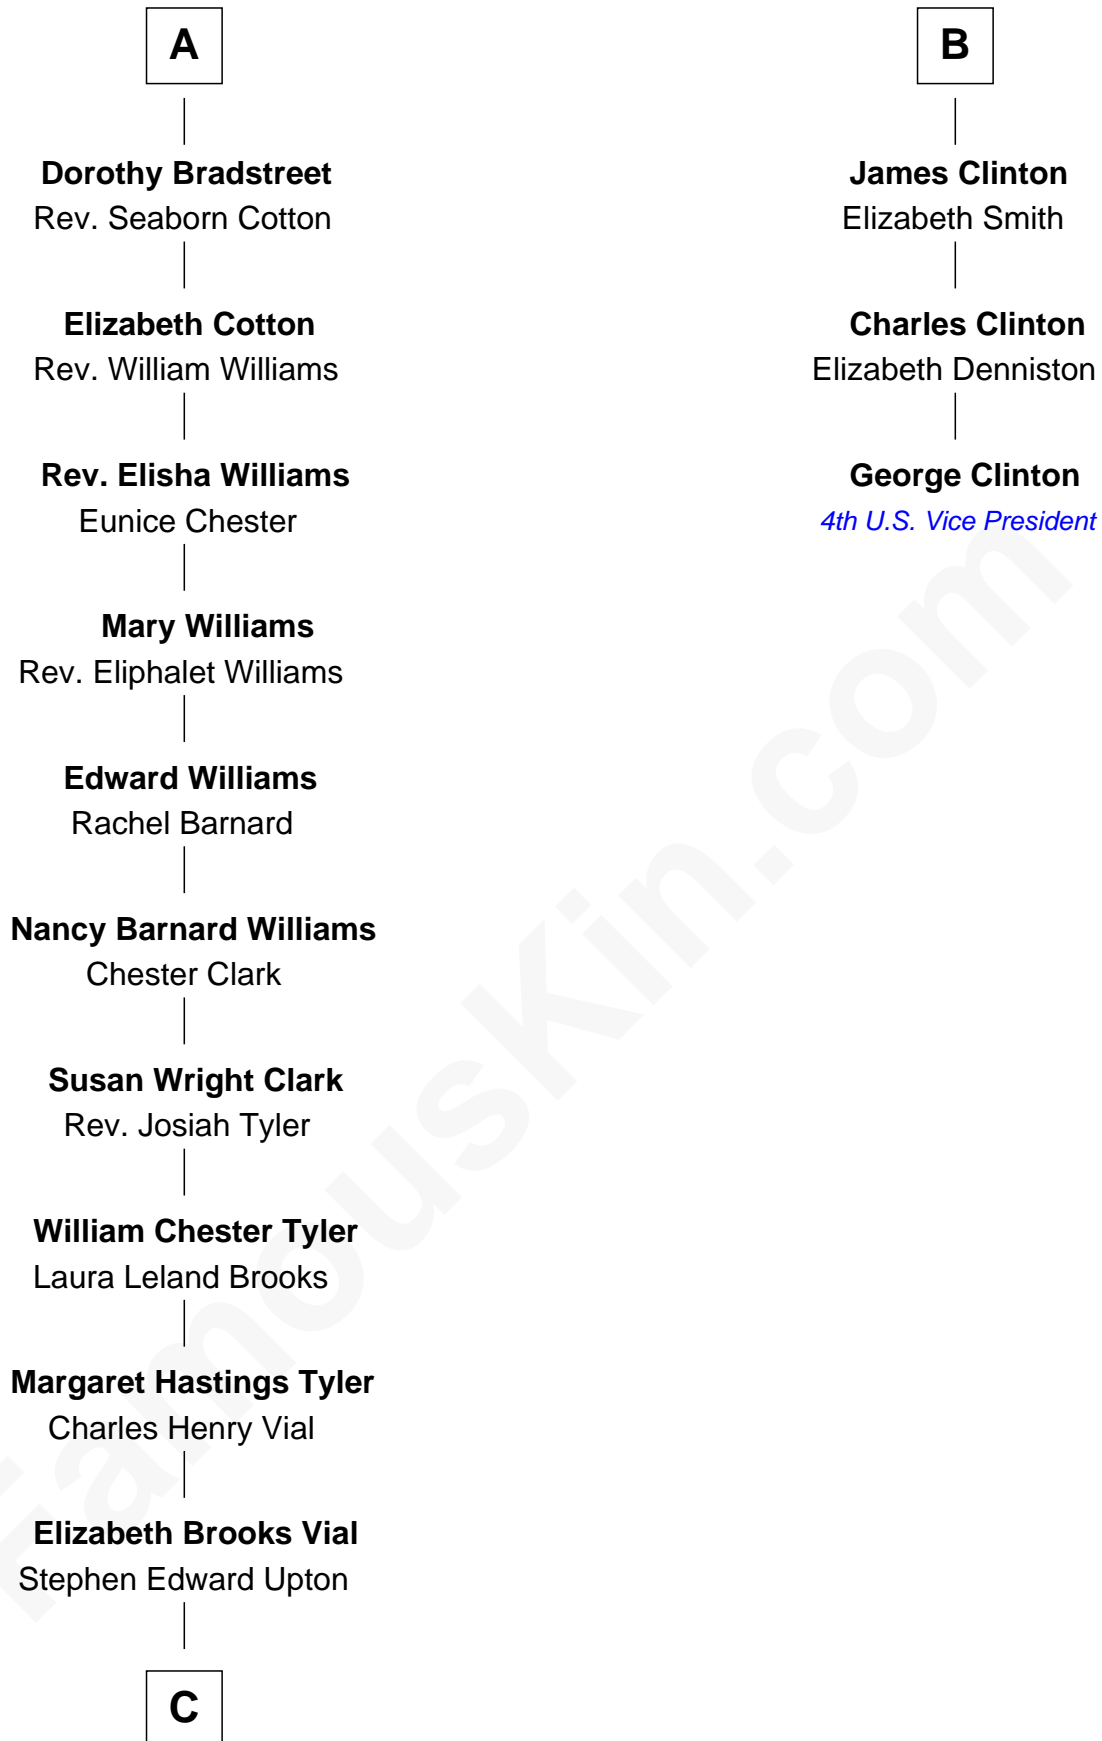

## Relationship Chart of

### Kate Upton

*Sports Illustrated Swimsuit Cover Model*

9th cousin 9 times removed of

### George Clinton

*4th U.S. Vice President*

**C**

Jefferson Matthew Upton

Shelley Fawn Davis

**Kate Upton**

*Model and Actress*

FamousKin.com