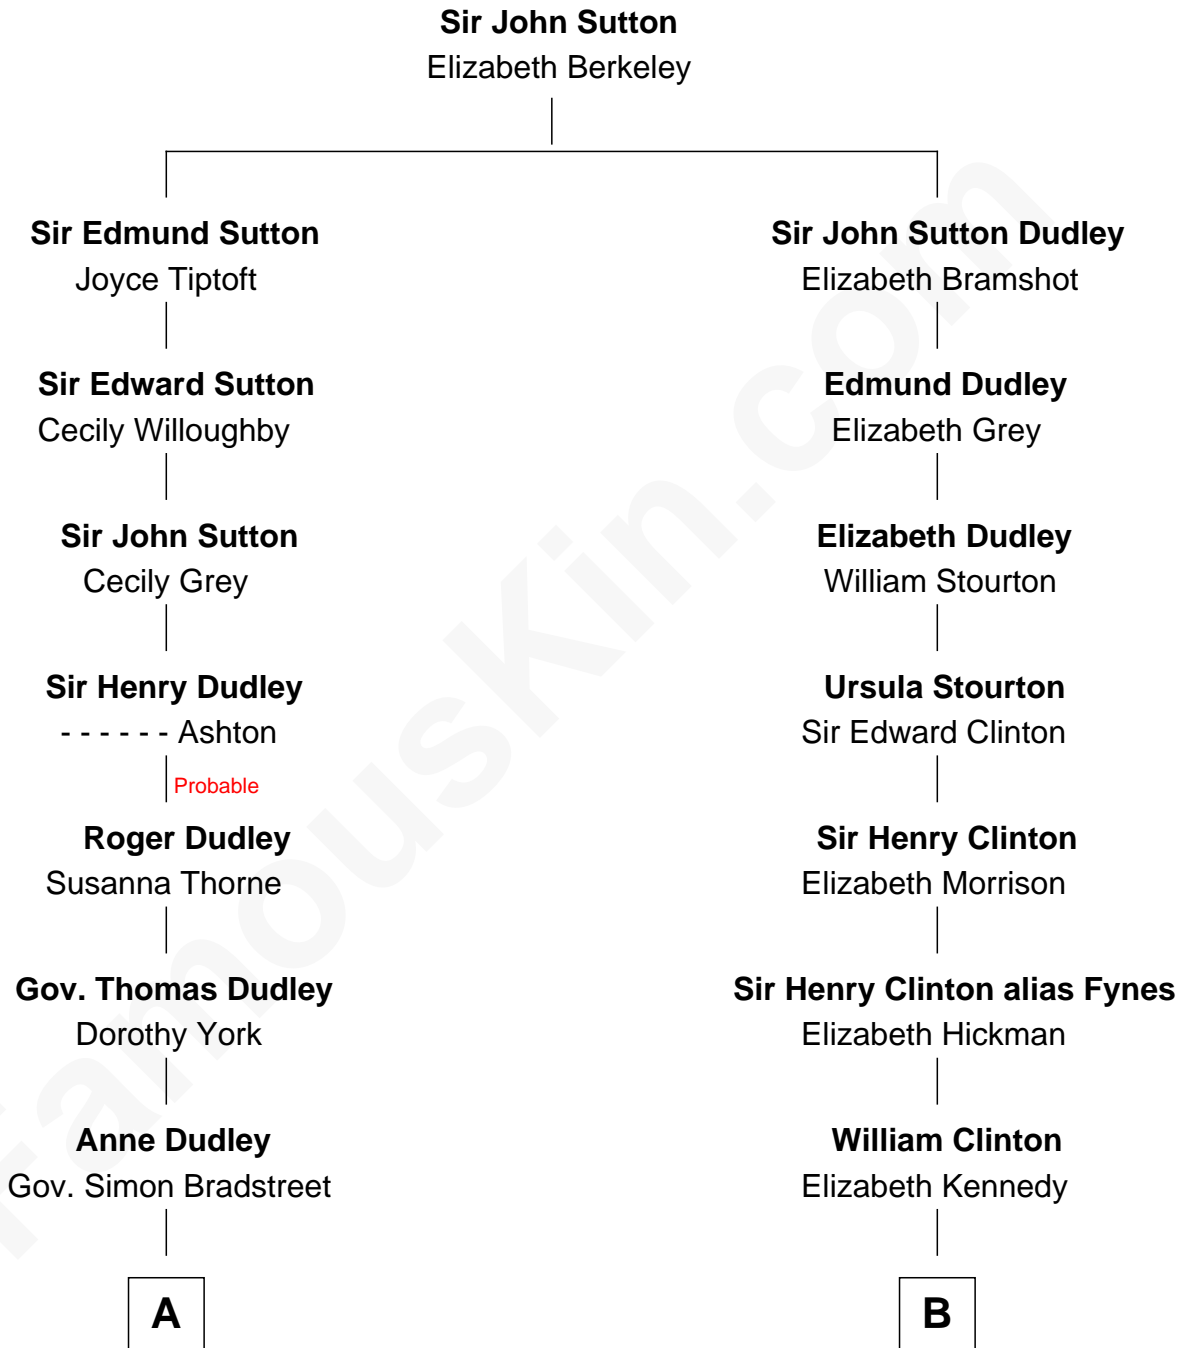

## Relationship Chart of

### Kate Upton

*Sports Illustrated Swimsuit Cover Model*

9th cousin 9 times removed of

### George Clinton

*4th U.S. Vice President*

**C**

Jefferson Matthew Upton

Shelley Fawn Davis

**Kate Upton**

*Model and Actress*

FamousKin.com