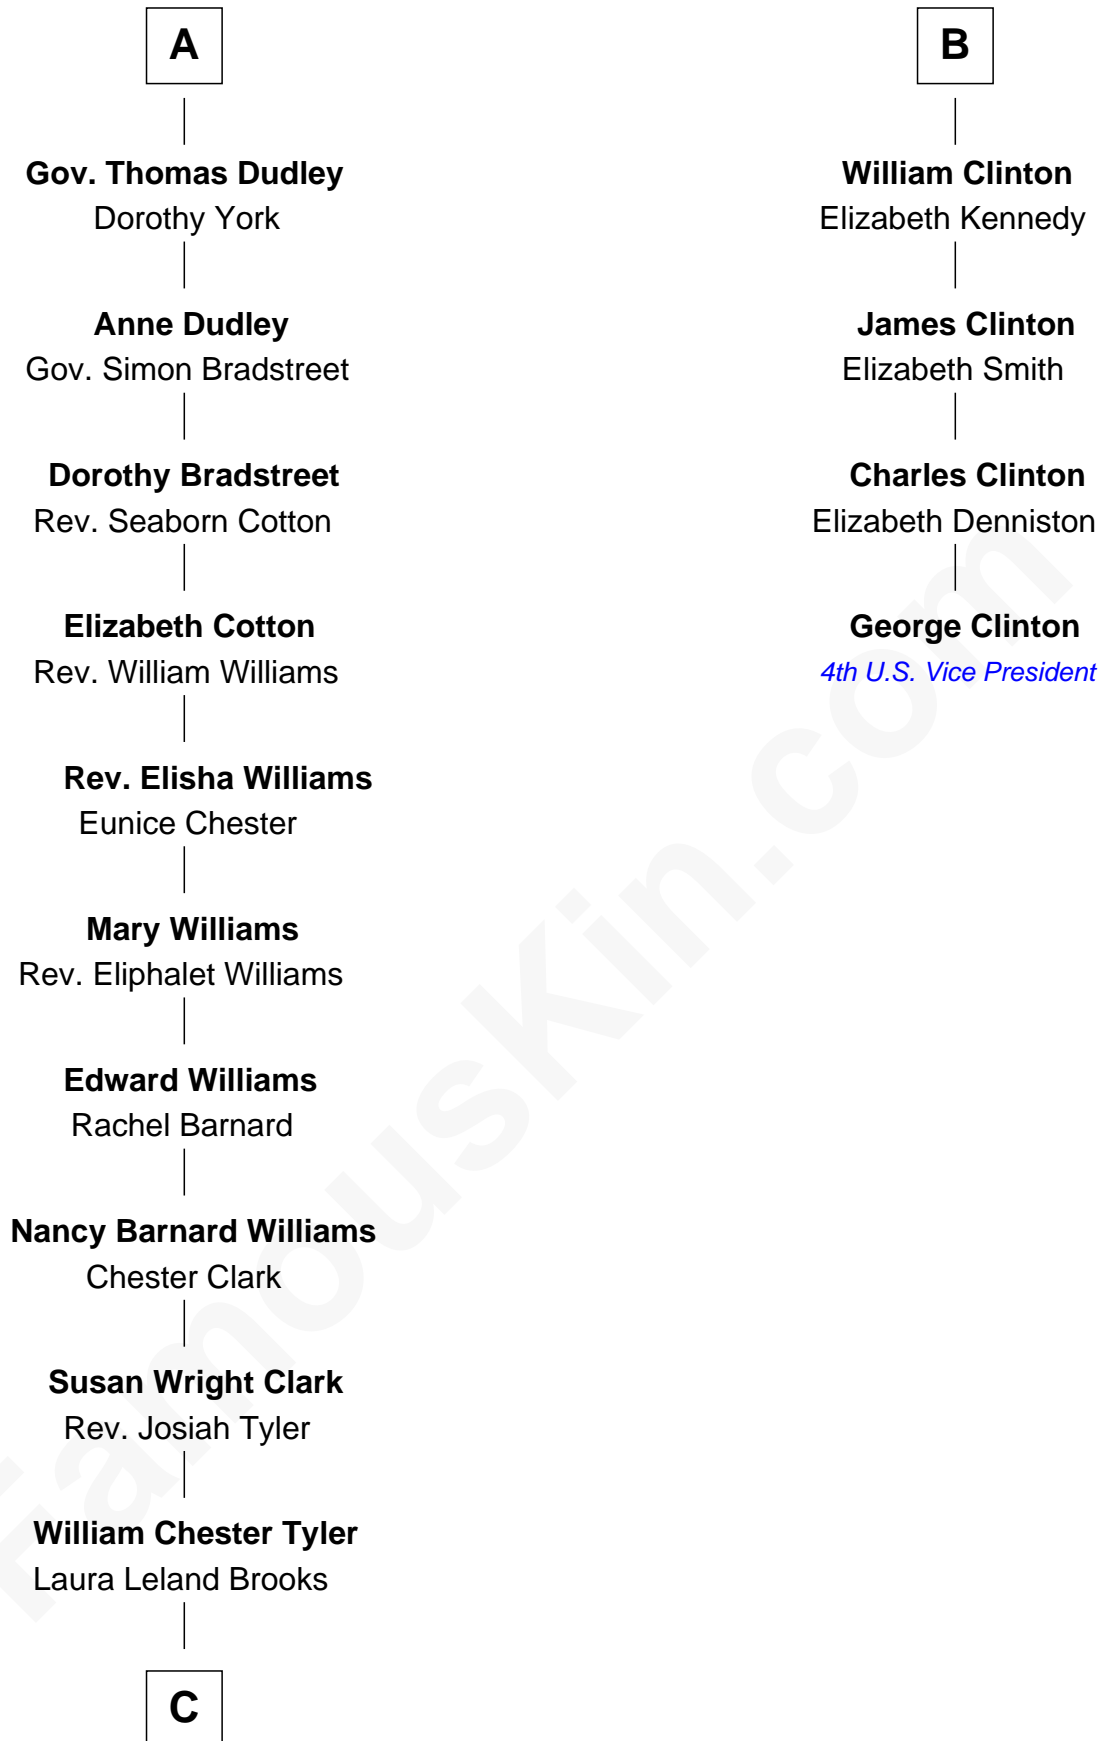

## Relationship Chart of

### George Clinton

*4th U.S. Vice President*

**Sir Reynold Grey**

Margaret de Ros

**C**

—  
**Margaret Hastings Tyler**

Charles Henry Vial

—  
**Elizabeth Brooks Vial**