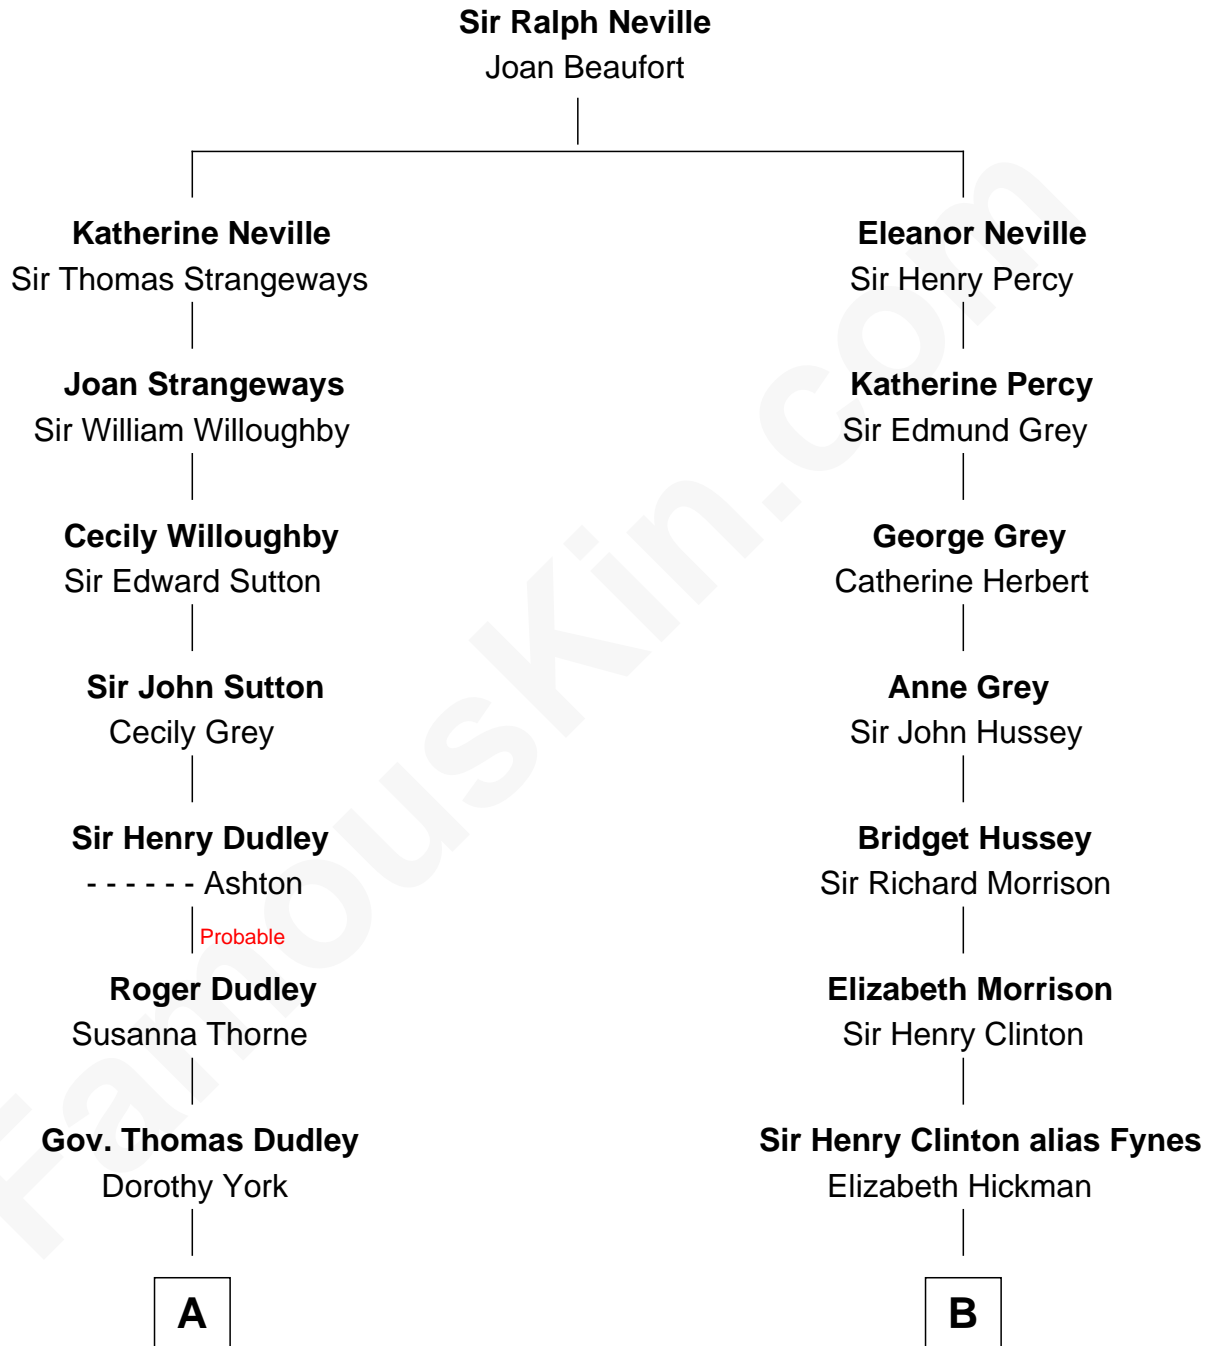

FamousKin.com

Relationship Chart of

Kate Upton

Sports Illustrated Swimsuit Cover Model

10th cousin 9 times removed of

George Clinton

4th U.S. Vice President

C

Elizabeth Brooks Vial
Stephen Edward Upton

Jefferson Matthew Upton
Shelley Fawn Davis

Kate Upton
Model and Actress

FamousKin.com