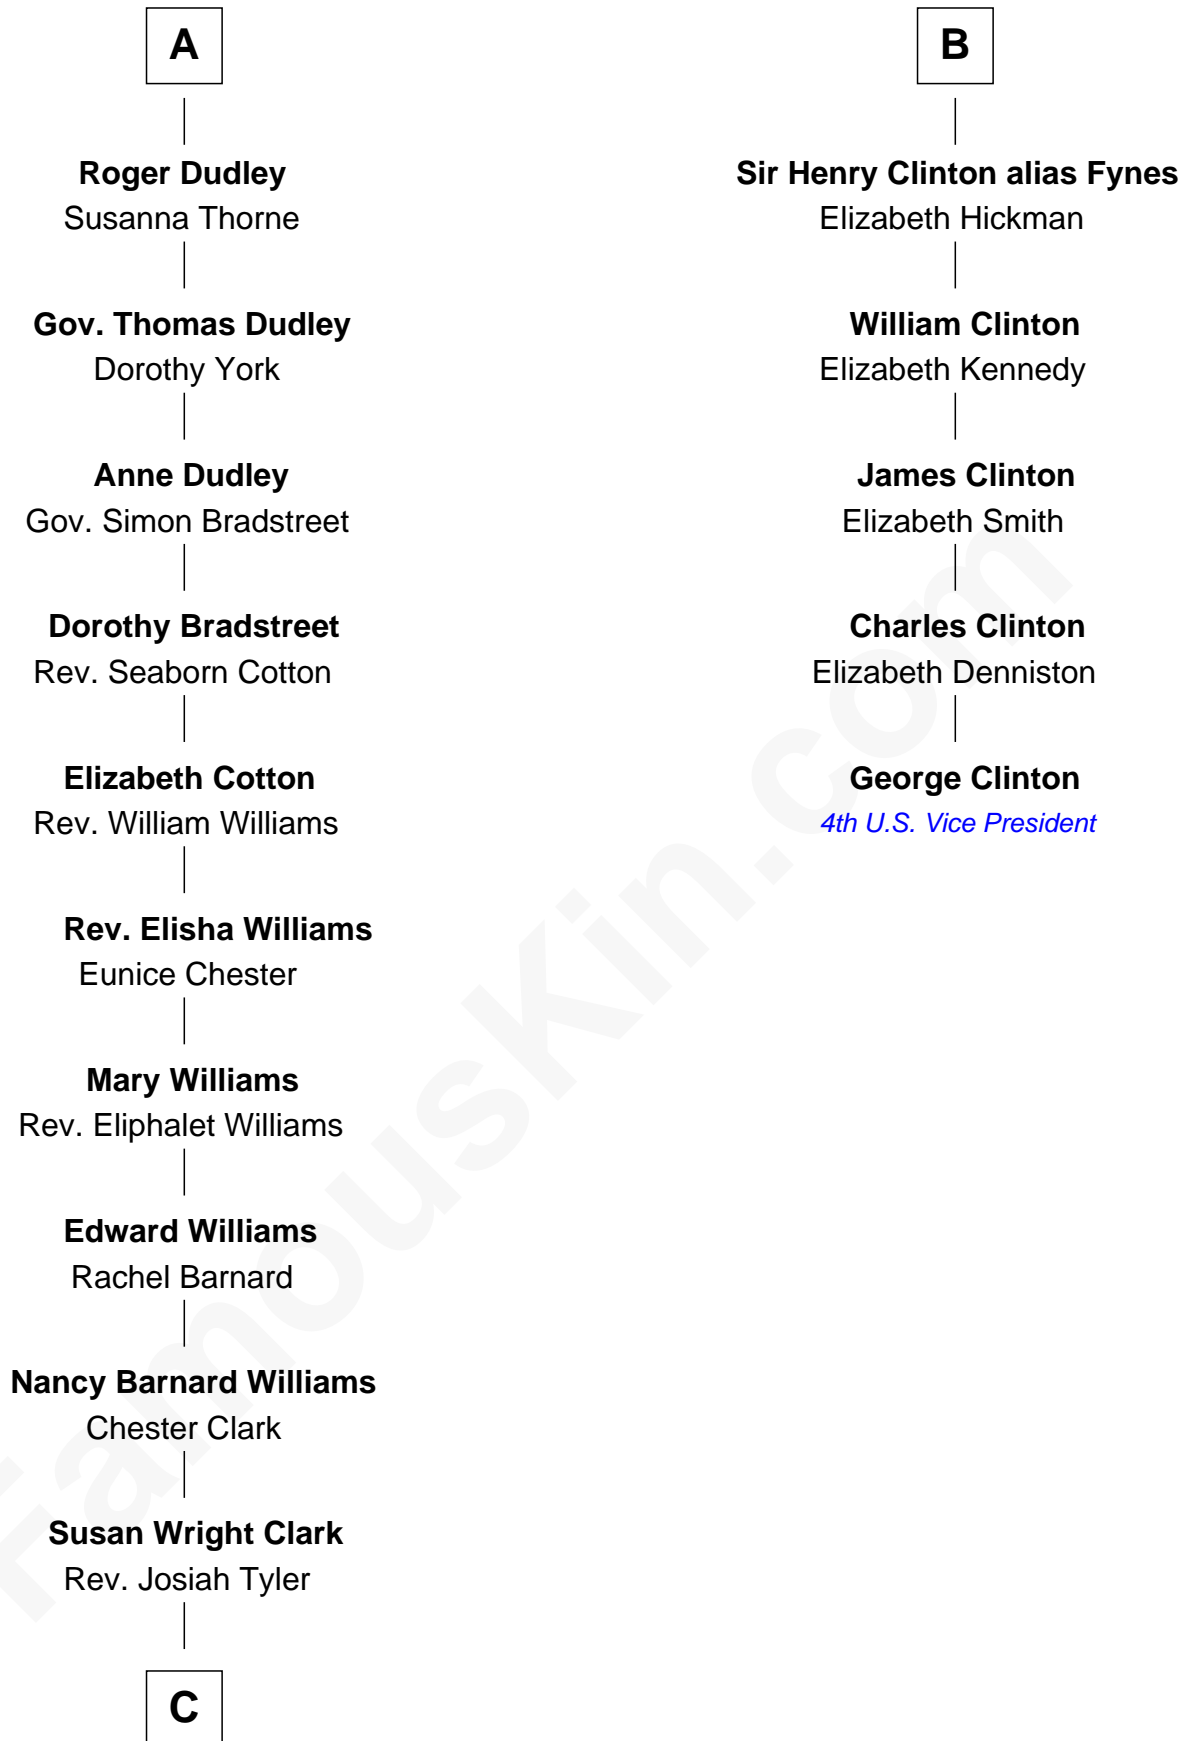

FamousKin.com

Relationship Chart of

Kate Upton

Sports Illustrated Swimsuit Cover Model

11th cousin 10 times removed of

George Clinton

4th U.S. Vice President

C

William Chester Tyler

Laura Leland Brooks

Margaret Hastings Tyler

Charles Henry Vial

Elizabeth Brooks Vial

Stephen Edward Upton

Jefferson Matthew Upton

Shelley Fawn Davis