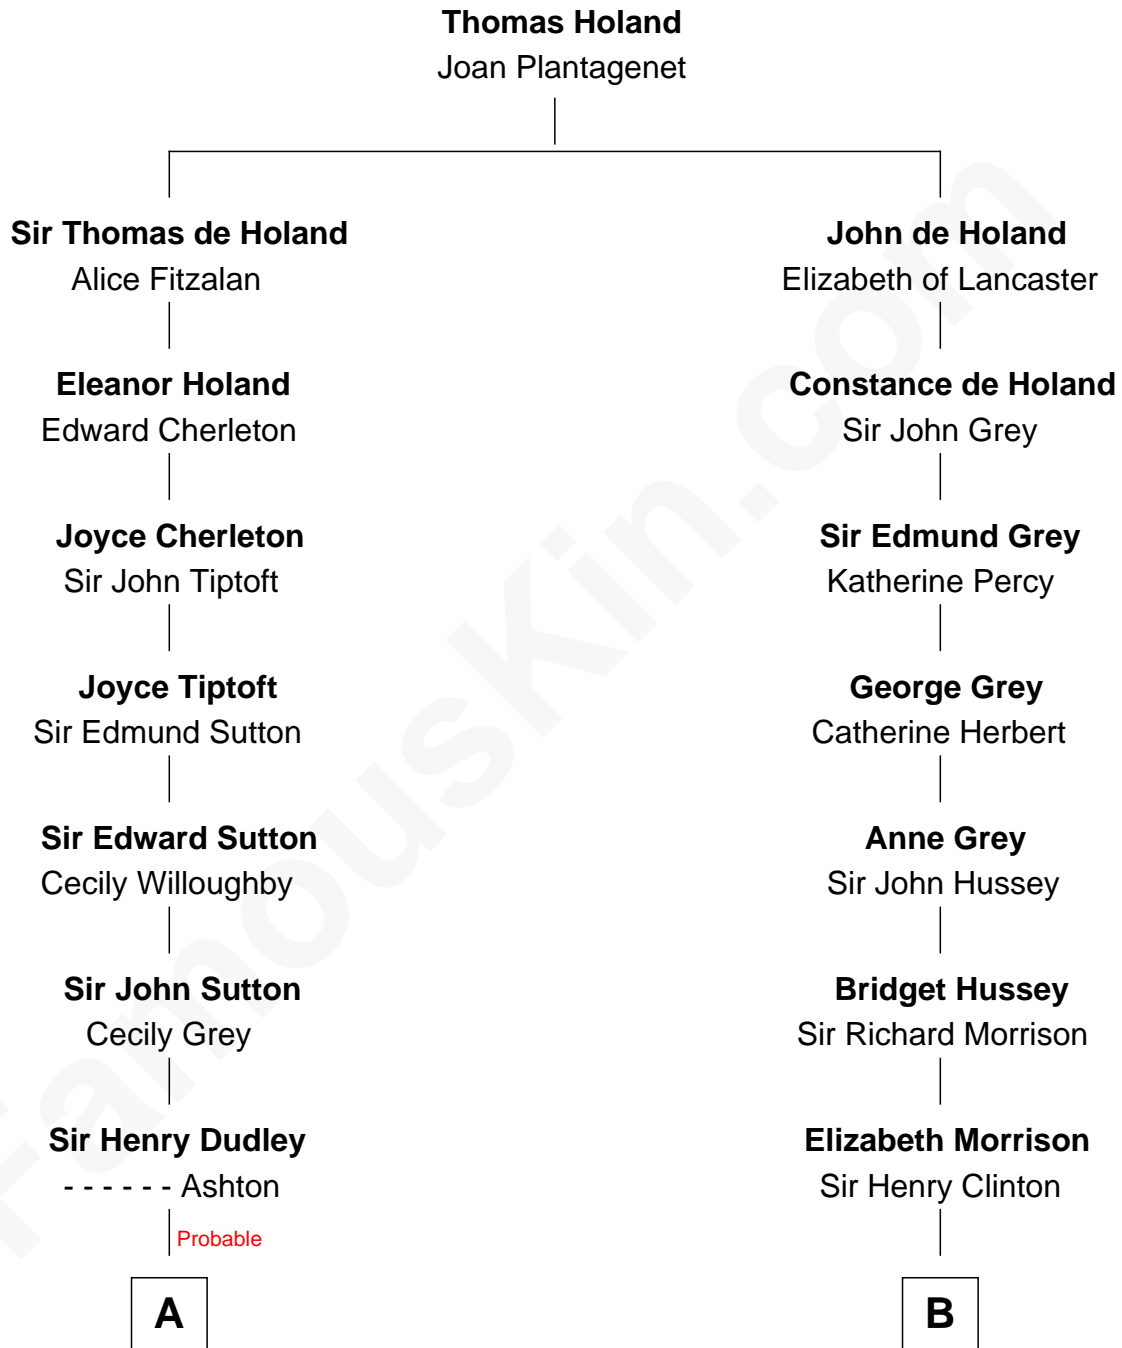

FamousKin.com

Relationship Chart of

Kate Upton

Sports Illustrated Swimsuit Cover Model

11th cousin 10 times removed of

George Clinton

4th U.S. Vice President

C

William Chester Tyler

Laura Leland Brooks

Margaret Hastings Tyler

Charles Henry Vial

Elizabeth Brooks Vial

Stephen Edward Upton

Jefferson Matthew Upton

Shelley Fawn Davis