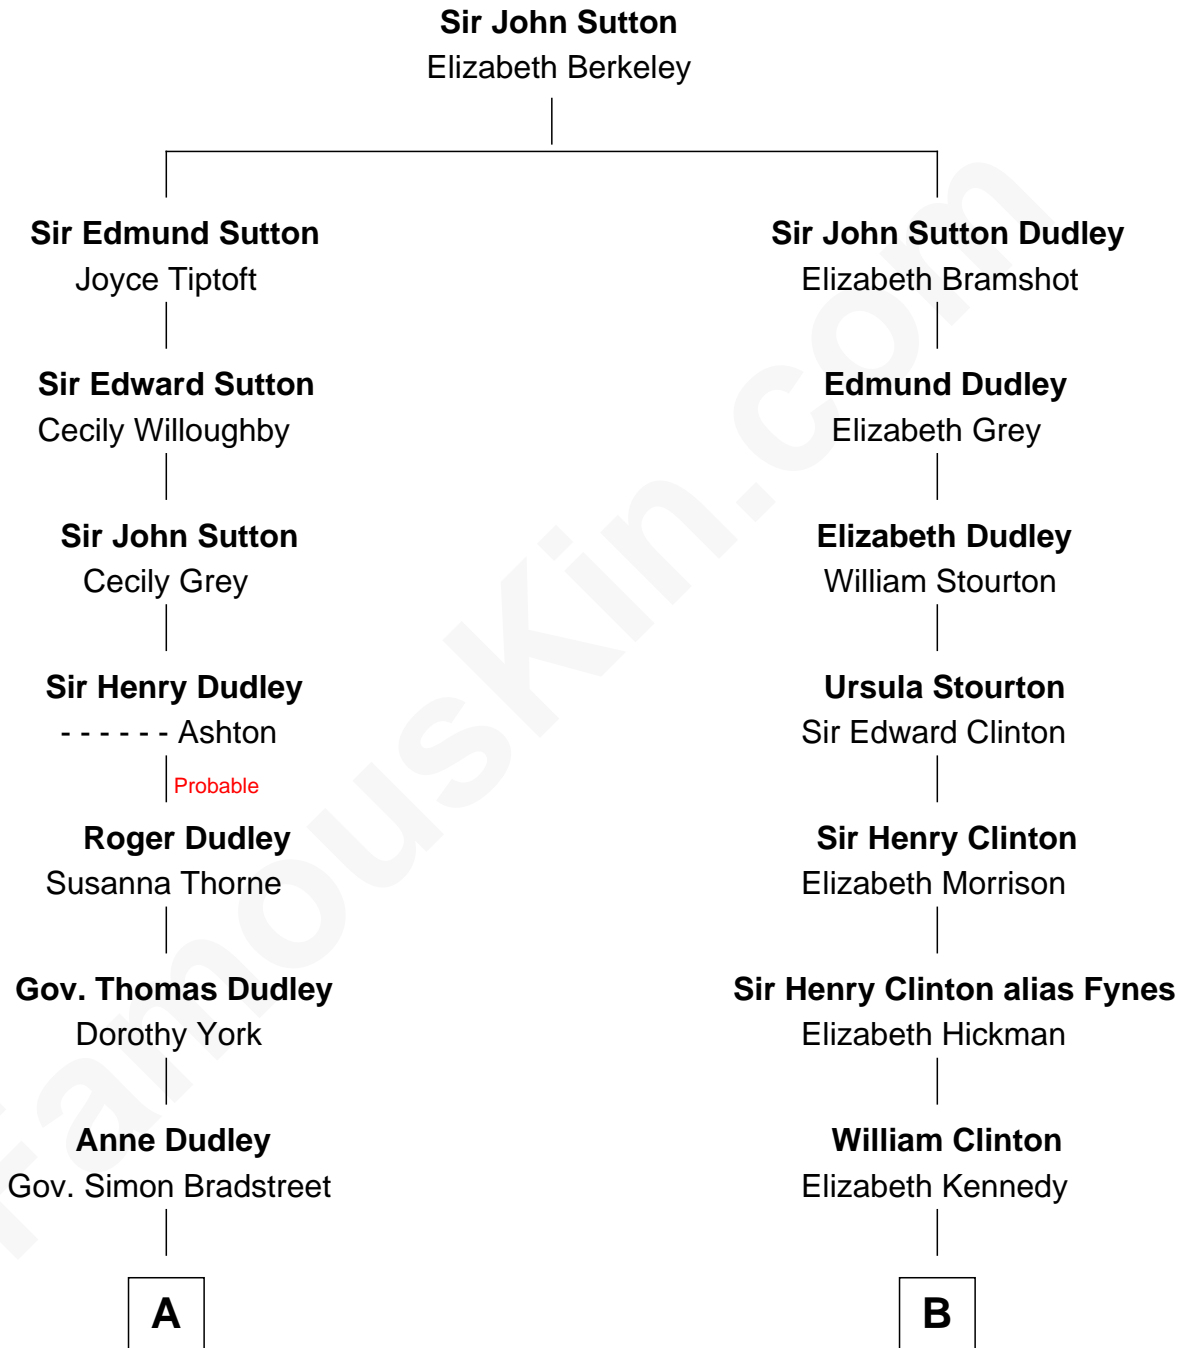

## Relationship Chart of

### Kate Upton

*Sports Illustrated Swimsuit Cover Model*

10th cousin 8 times removed of

### DeWitt Clinton

*6th Governor of New York*

**C**

Jefferson Matthew Upton

Shelley Fawn Davis

**Kate Upton**

*Model and Actress*

FamousKin.com