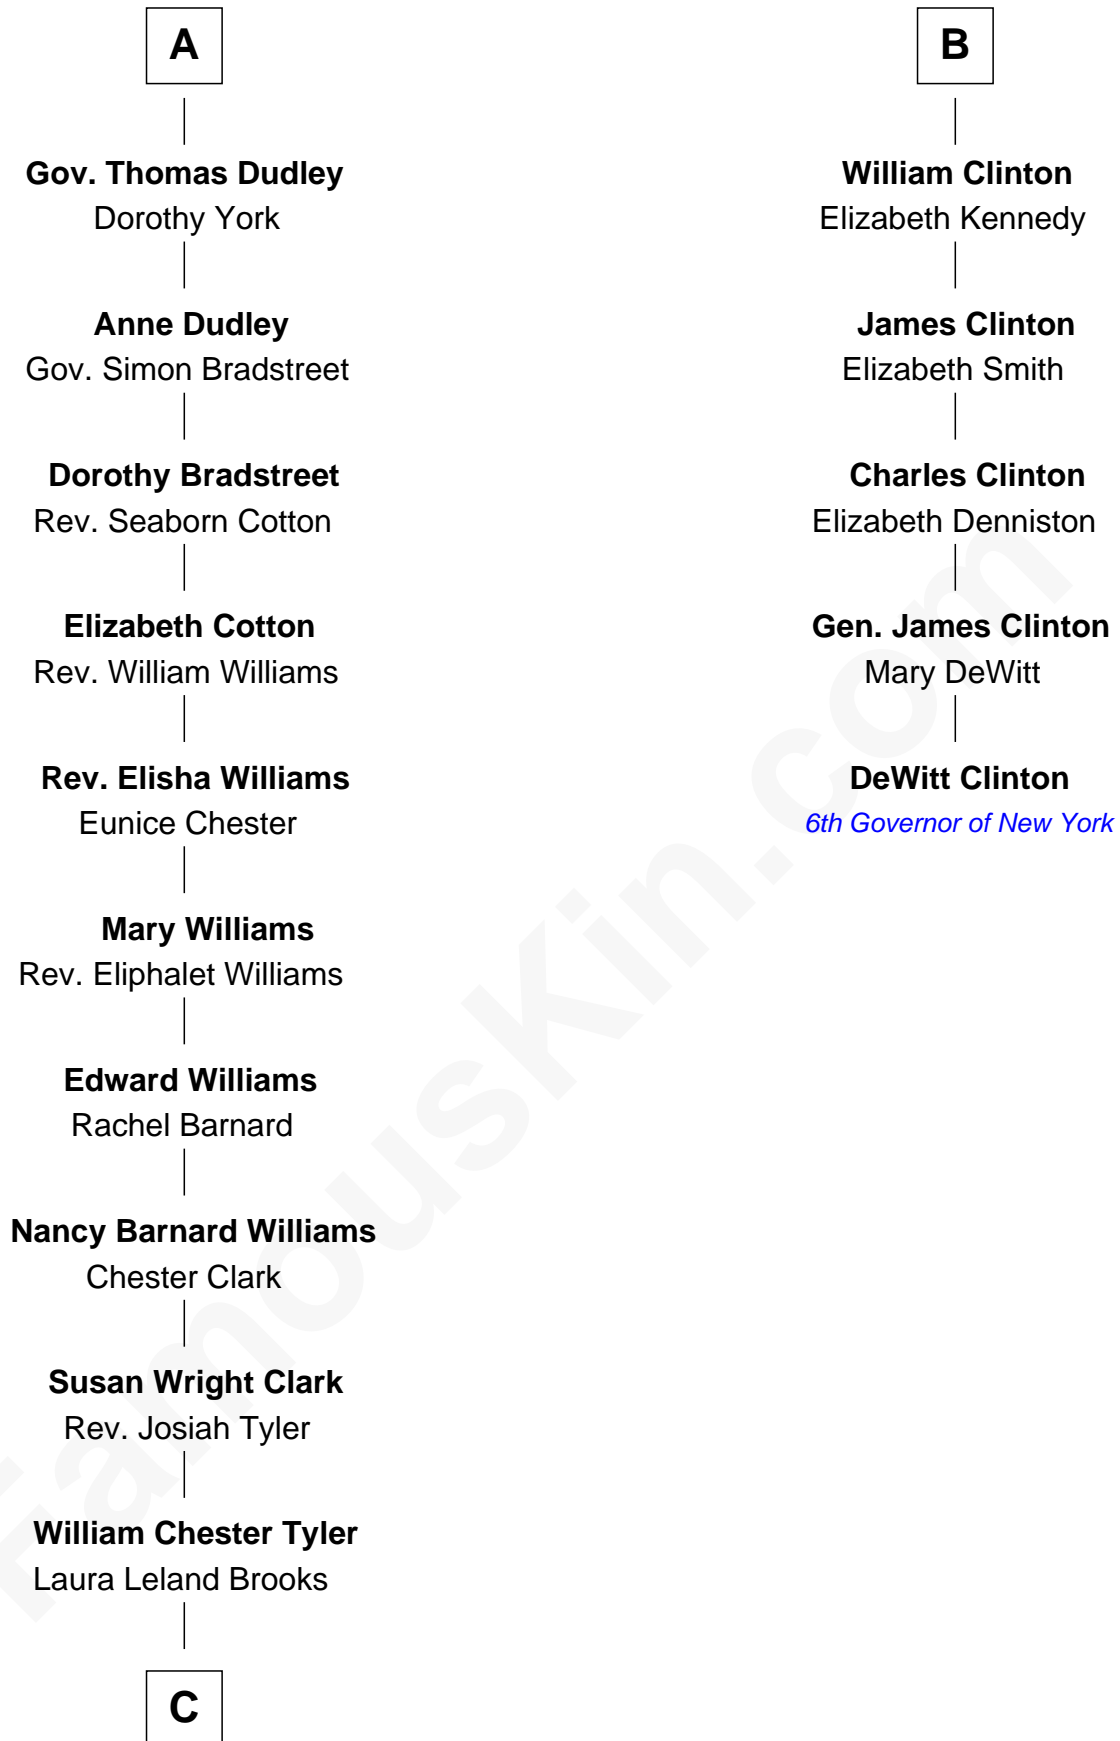

## Relationship Chart of

### DeWitt Clinton

*6th Governor of New York*

**Sir Reynold Grey**

Margaret de Ros

**C**

—  
**Margaret Hastings Tyler**

Charles Henry Vial

—  
**Elizabeth Brooks Vial**