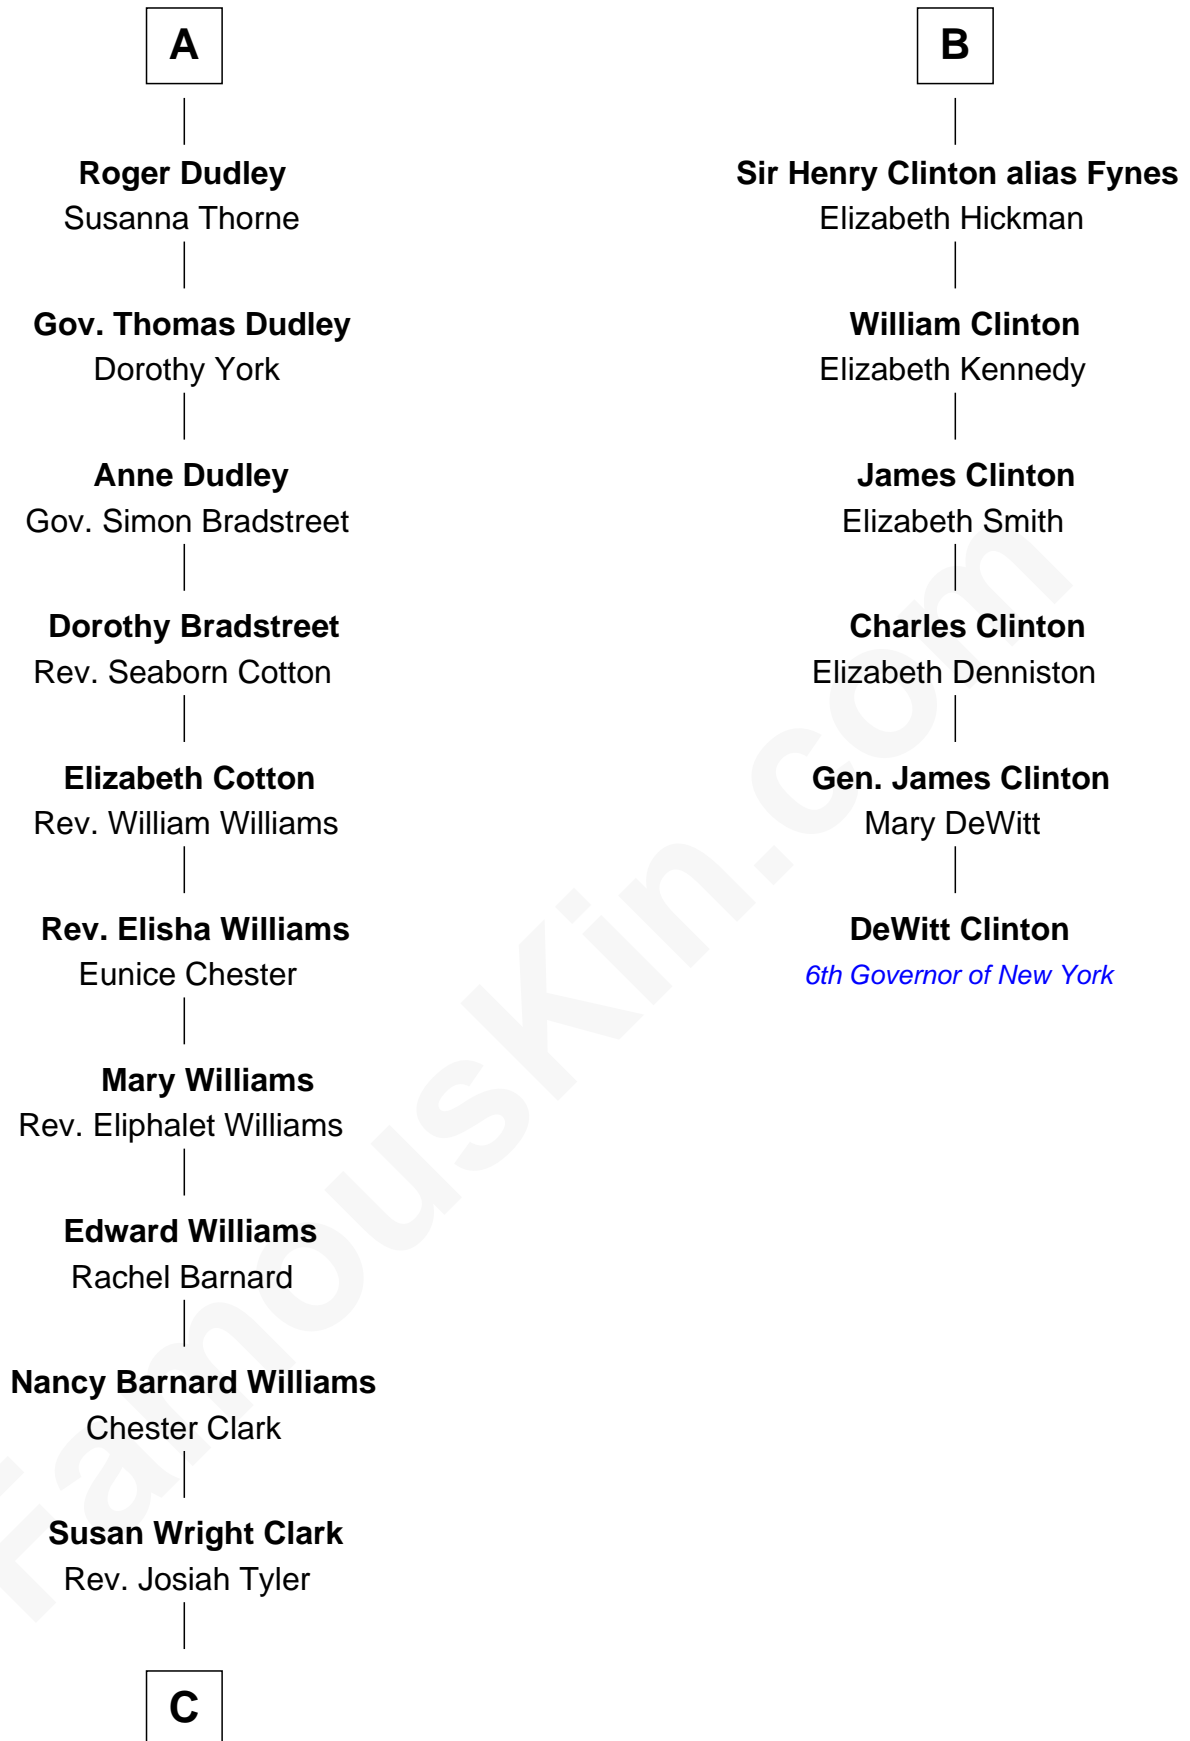

FamousKin.com

Relationship Chart of

Kate Upton

Sports Illustrated Swimsuit Cover Model

12th cousin 9 times removed of

DeWitt Clinton

6th Governor of New York

C

William Chester Tyler

Laura Leland Brooks

Margaret Hastings Tyler

Charles Henry Vial

Elizabeth Brooks Vial

Stephen Edward Upton

Jefferson Matthew Upton

Shelley Fawn Davis