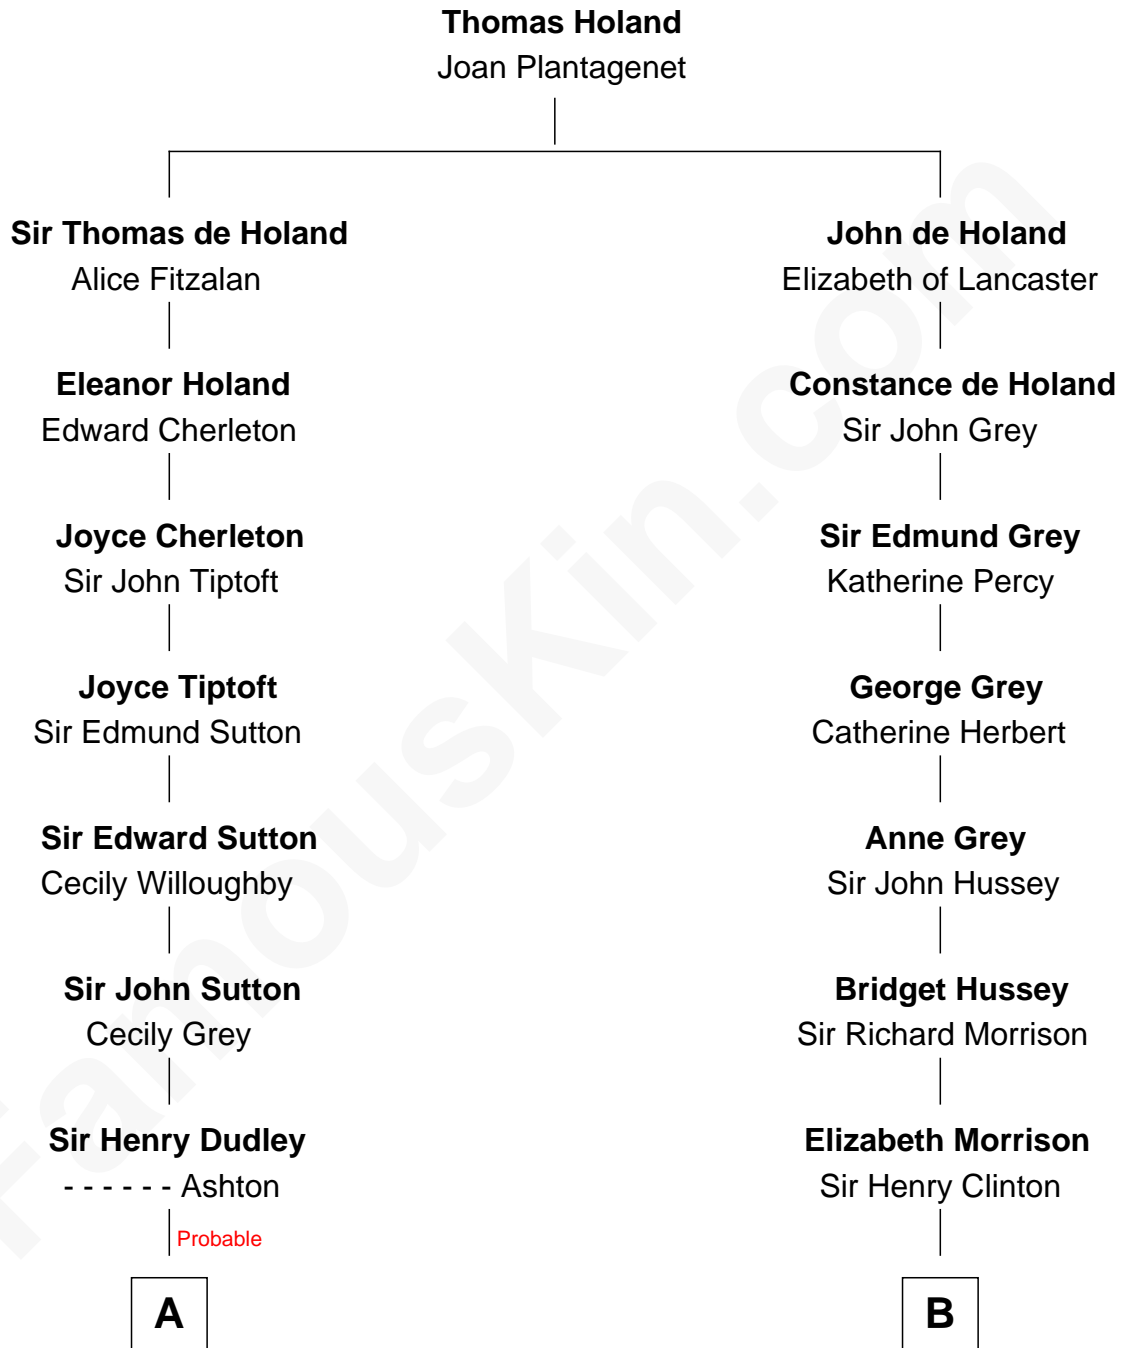

FamousKin.com

Relationship Chart of

Kate Upton

Sports Illustrated Swimsuit Cover Model

12th cousin 9 times removed of

DeWitt Clinton

6th Governor of New York

C

William Chester Tyler

Laura Leland Brooks

Margaret Hastings Tyler

Charles Henry Vial

Elizabeth Brooks Vial

Stephen Edward Upton

Jefferson Matthew Upton

Shelley Fawn Davis