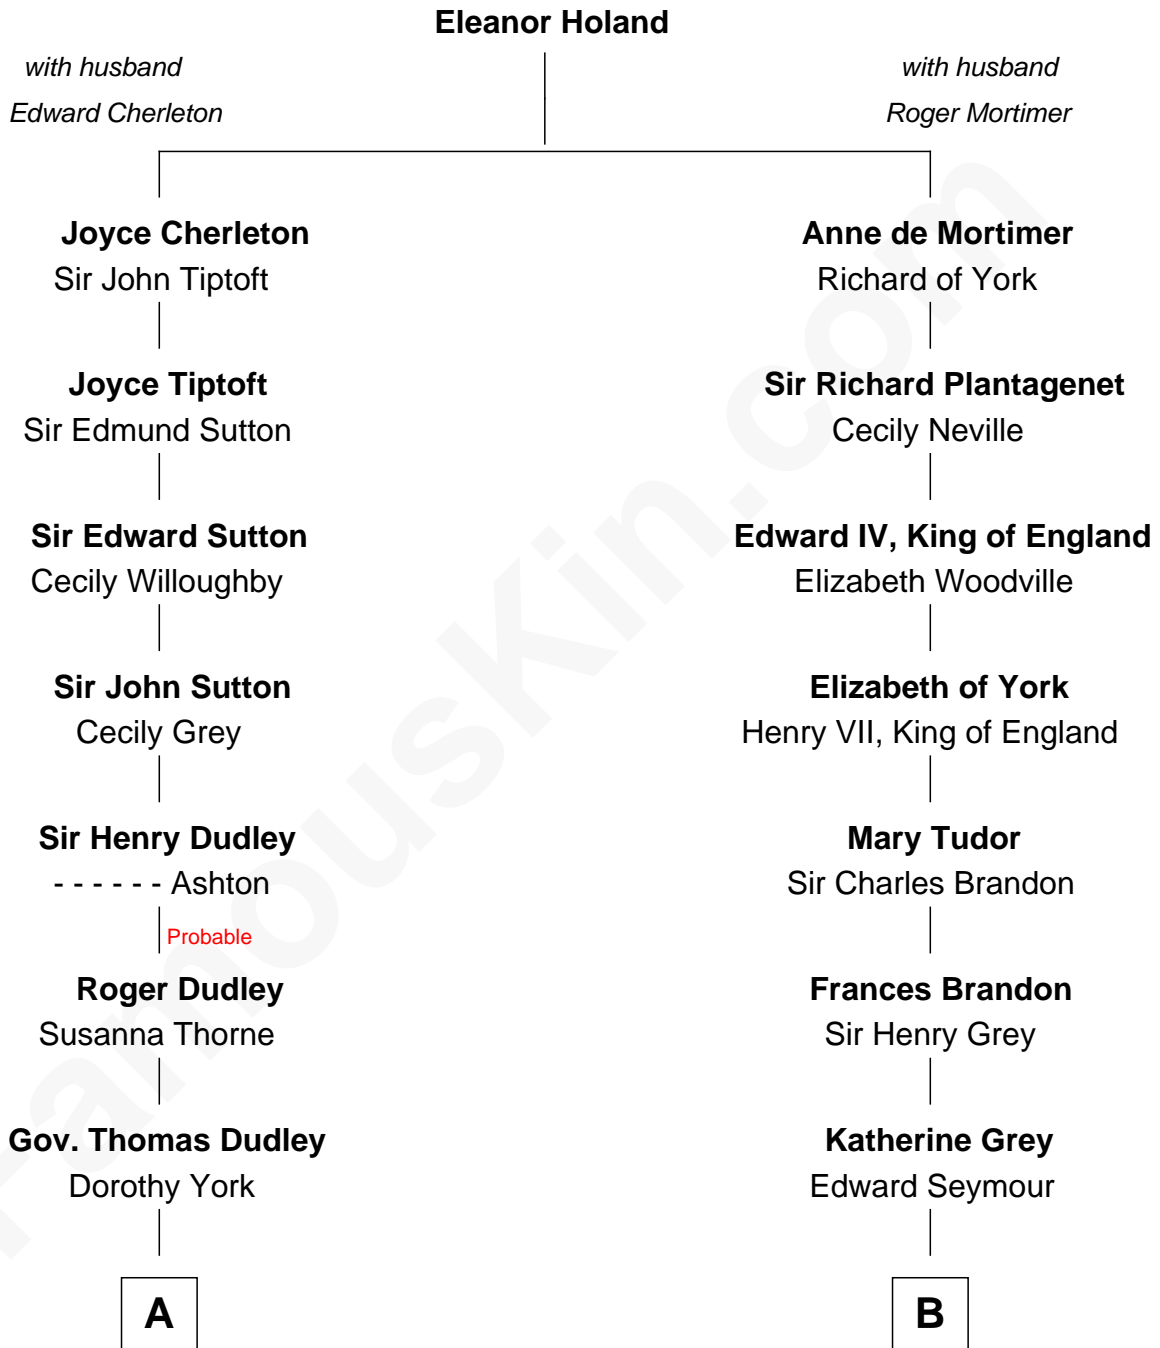

FamousKin.com

Relationship Chart of

Kate Upton

Sports Illustrated Swimsuit Cover Model

14th cousin 5 times removed of

Lt. Gen. James Brudenell

Leader of the "Charge of the Light Brigade"

C

—
Elizabeth Brooks Vial
Stephen Edward Upton

—
Jefferson Matthew Upton
Shelley Fawn Davis

—
Kate Upton
Model and Actress

FamousKin.com