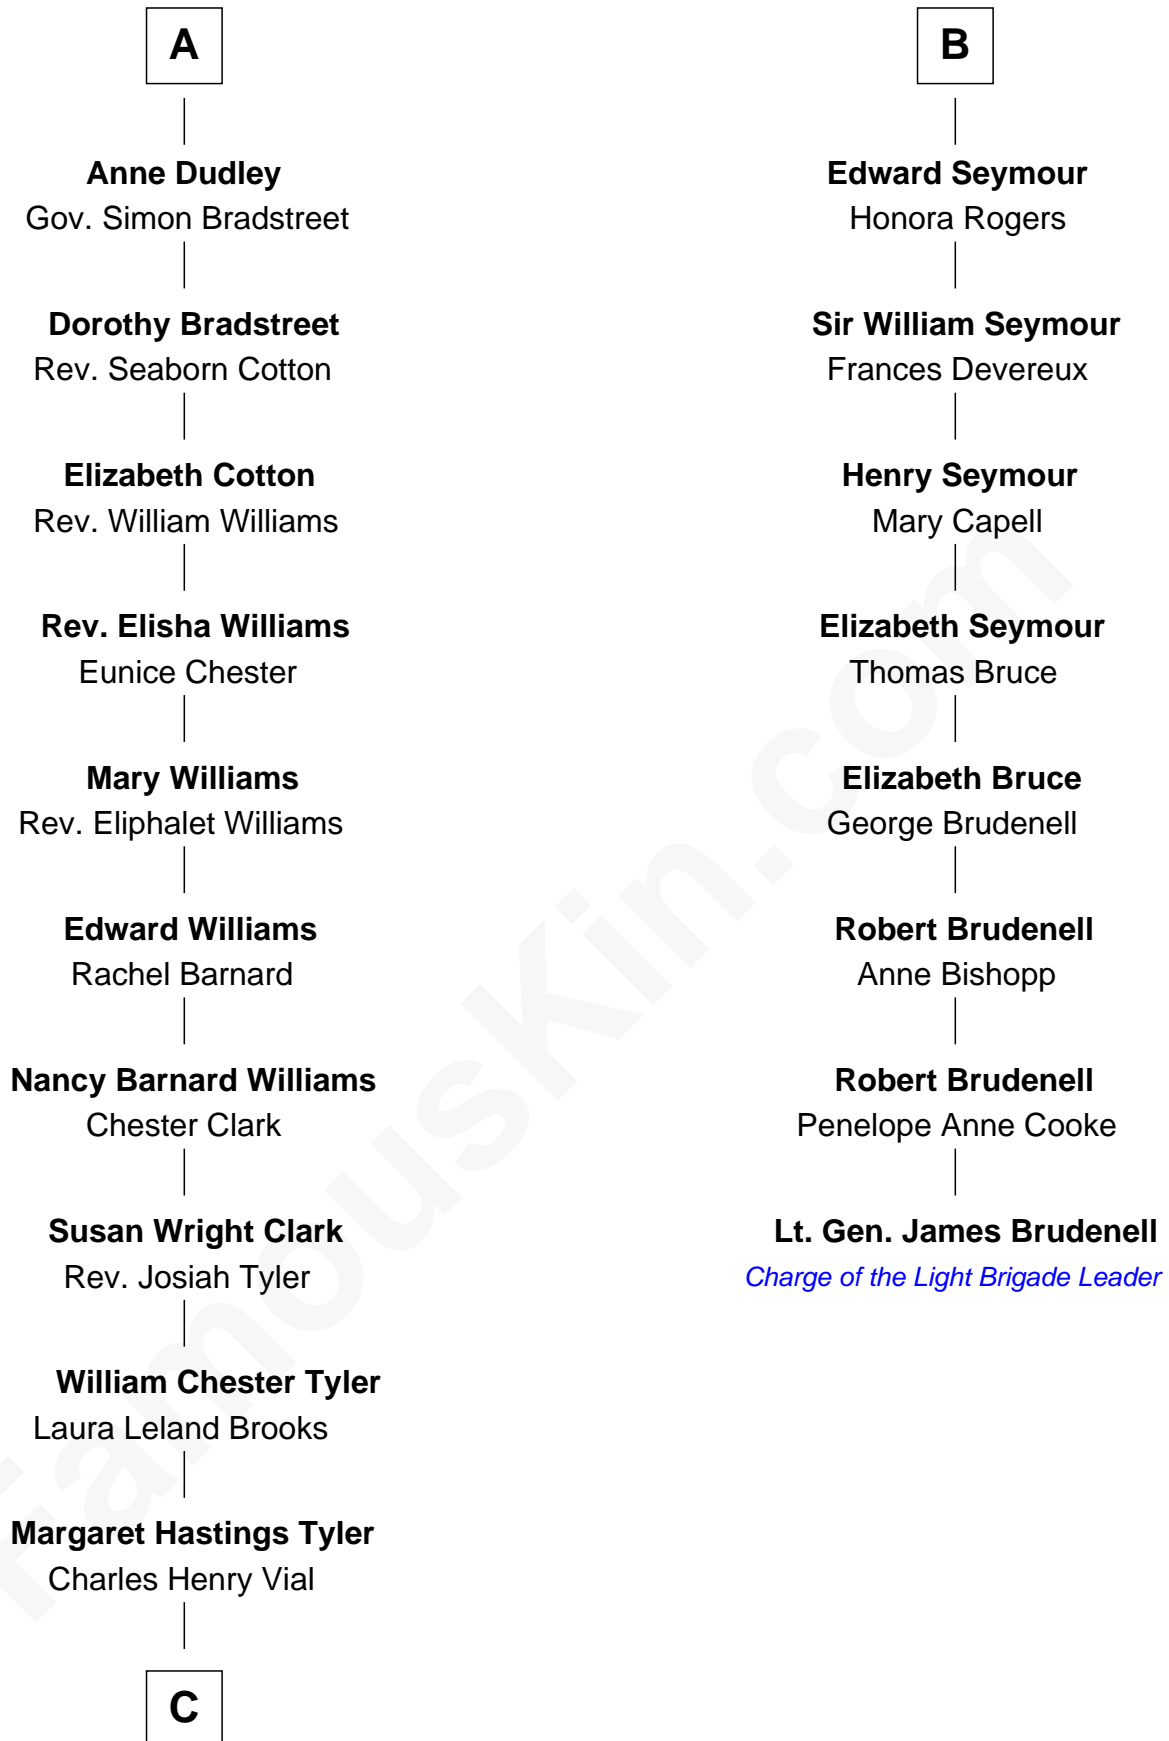

FamousKin.com

Relationship Chart of

Kate Upton

Sports Illustrated Swimsuit Cover Model

14th cousin 5 times removed of

Lt. Gen. James Brudenell

Leader of the "Charge of the Light Brigade"

C

—
Elizabeth Brooks Vial
Stephen Edward Upton

—
Jefferson Matthew Upton
Shelley Fawn Davis

—
Kate Upton
Model and Actress

FamousKin.com