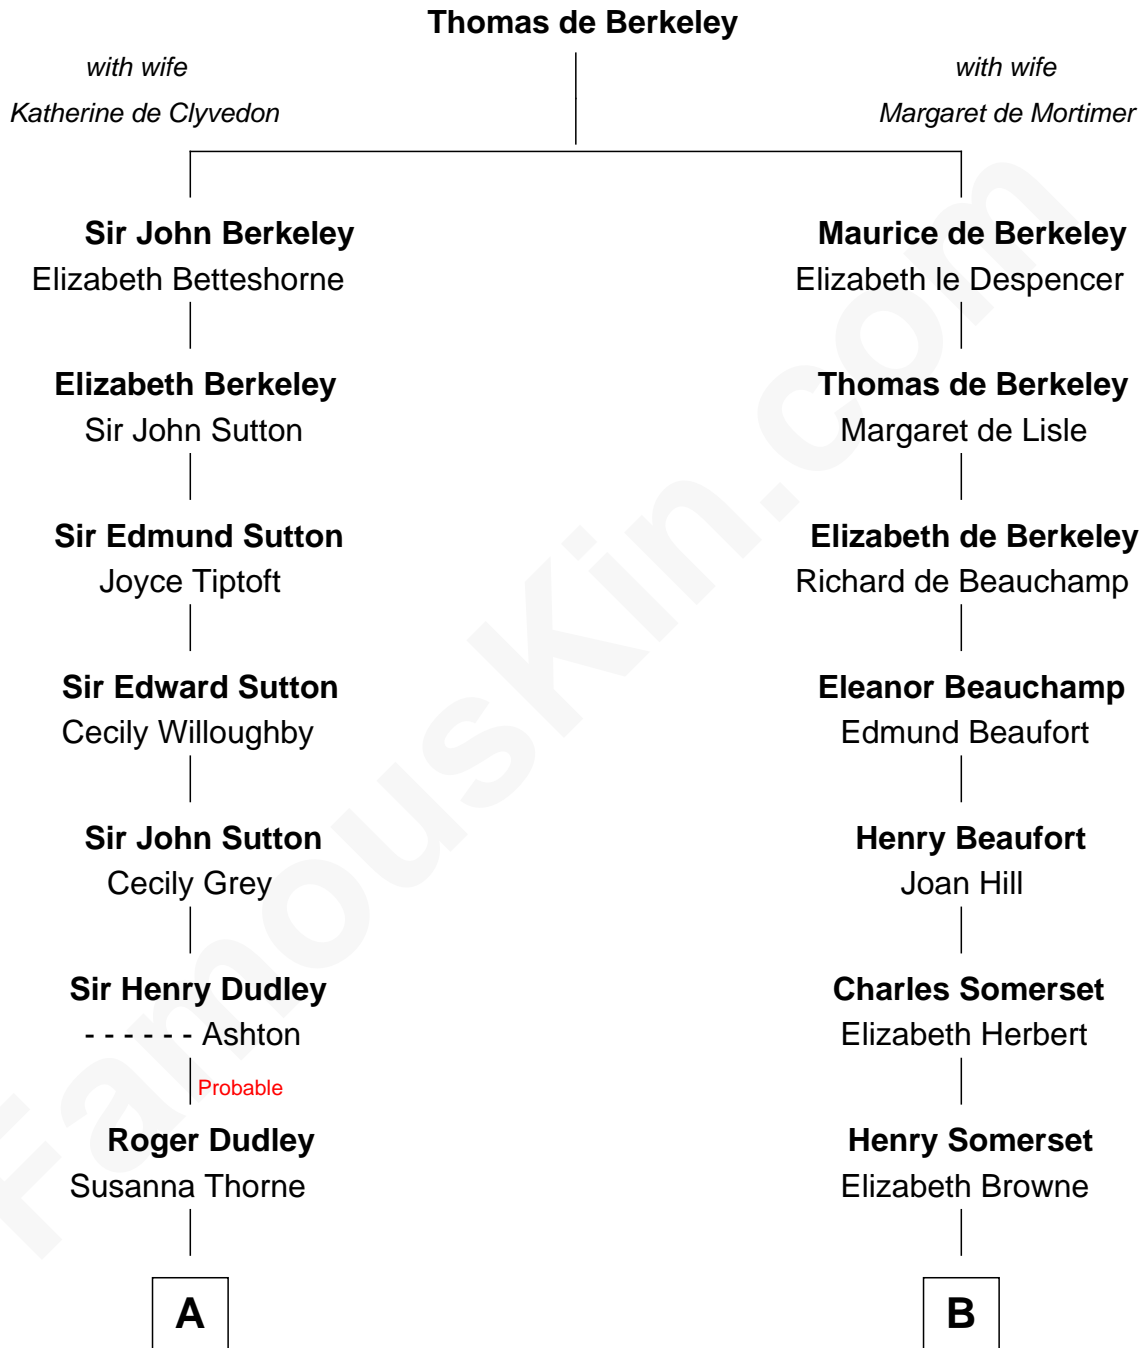

FamousKin.com

Relationship Chart of

Kate Upton

Sports Illustrated Swimsuit Cover Model

16th cousin 4 times removed of

Lt. Gen. James Brudenell

Leader of the "Charge of the Light Brigade"

C

—
Margaret Hastings Tyler

Charles Henry Vial

—
Elizabeth Brooks Vial

Stephen Edward Upton

—
Jefferson Matthew Upton

Shelley Fawn Davis

—
Kate Upton

Model and Actress