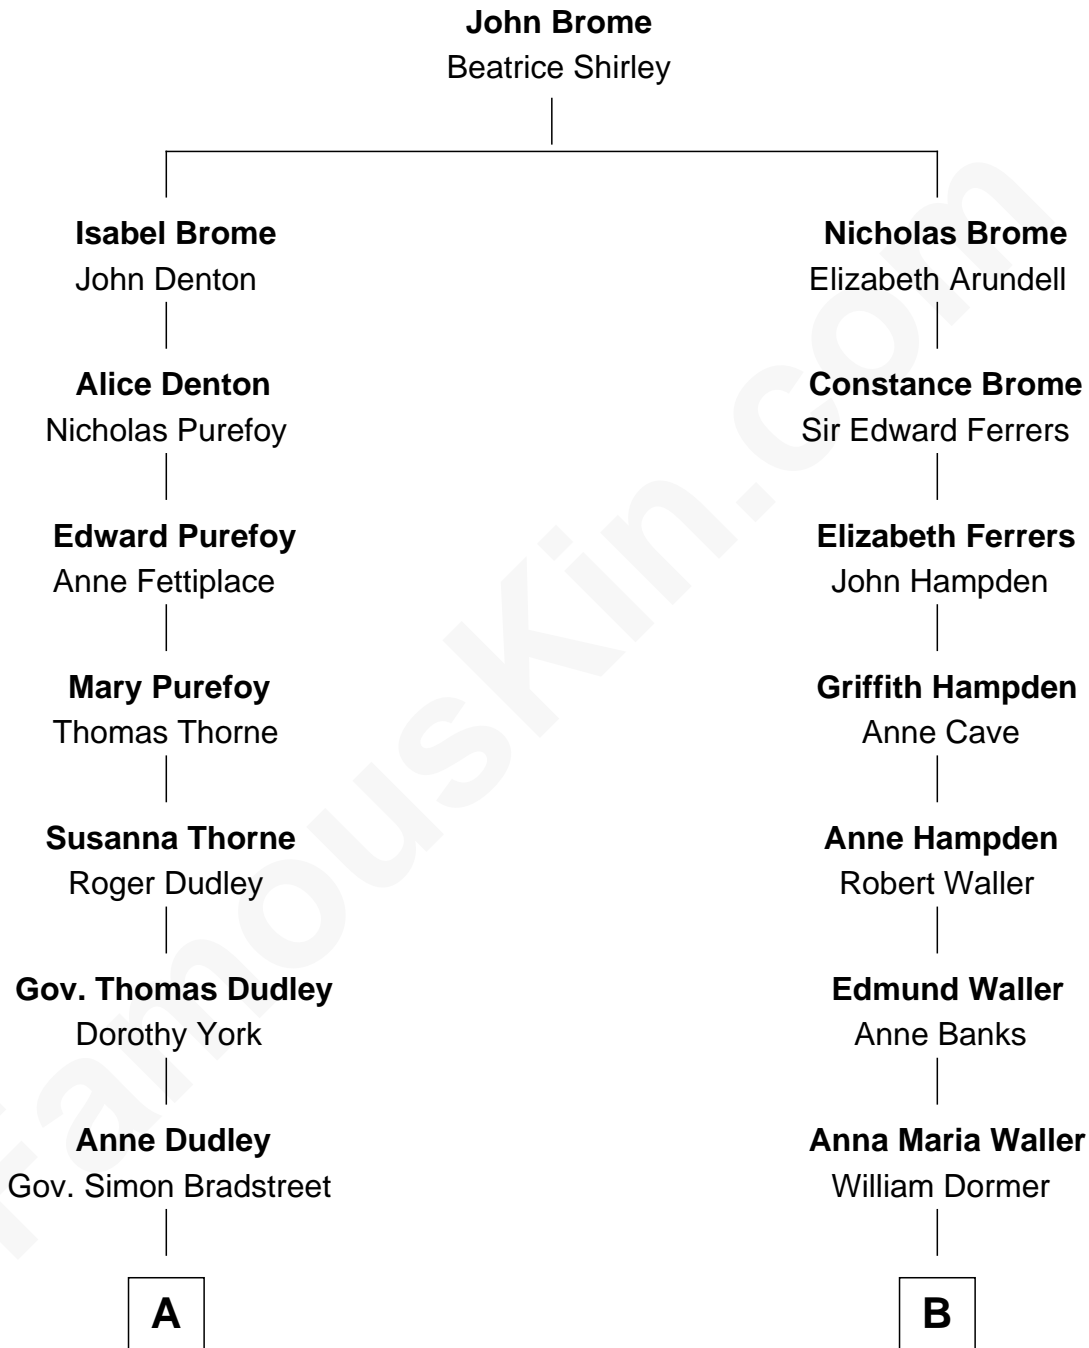

FamousKin.com

Relationship Chart of

Kate Upton

Sports Illustrated Swimsuit Cover Model

12th cousin 6 times removed of

Lt. Gen. James Brudenell

Leader of the "Charge of the Light Brigade"

Jefferson Matthew Upton

Shelley Fawn Davis

Kate Upton

Model and Actress

FamousKin.com