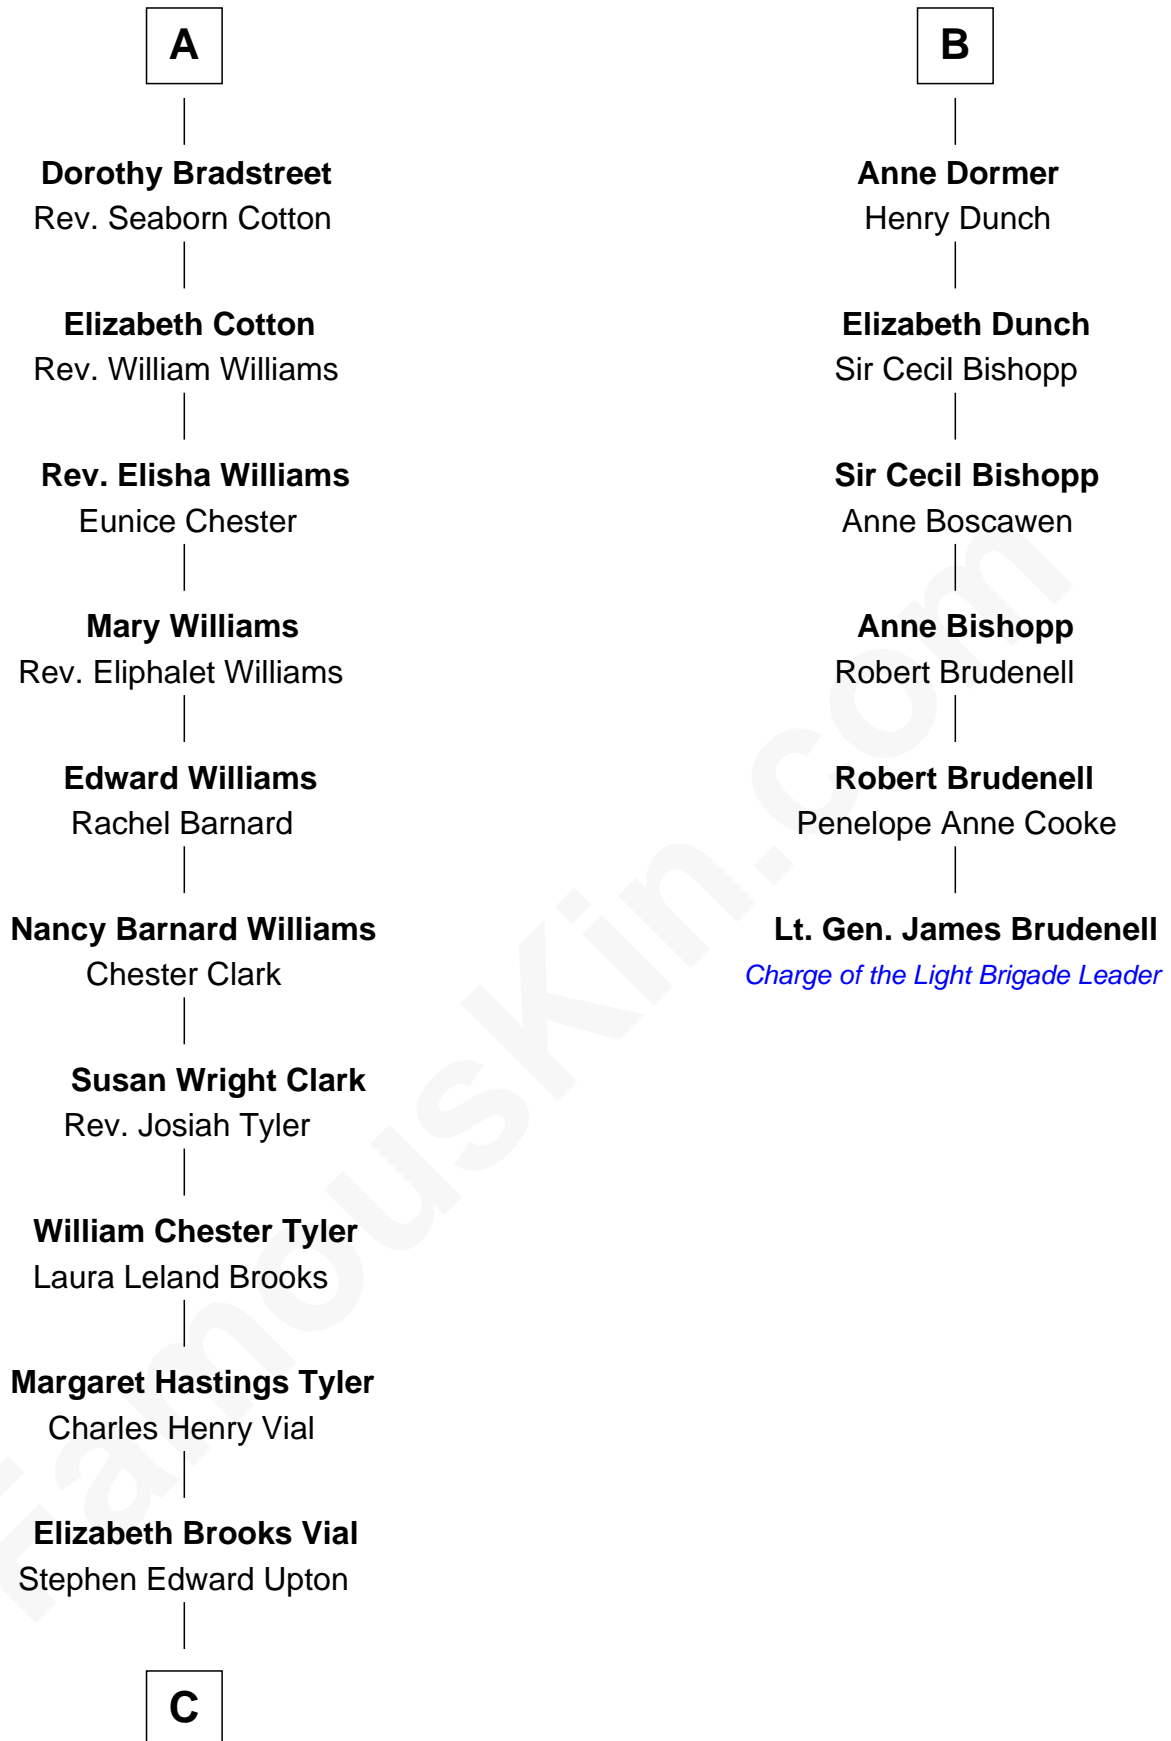

FamousKin.com

Relationship Chart of

Kate Upton

Sports Illustrated Swimsuit Cover Model

12th cousin 6 times removed of

Lt. Gen. James Brudenell

Leader of the "Charge of the Light Brigade"

Jefferson Matthew Upton