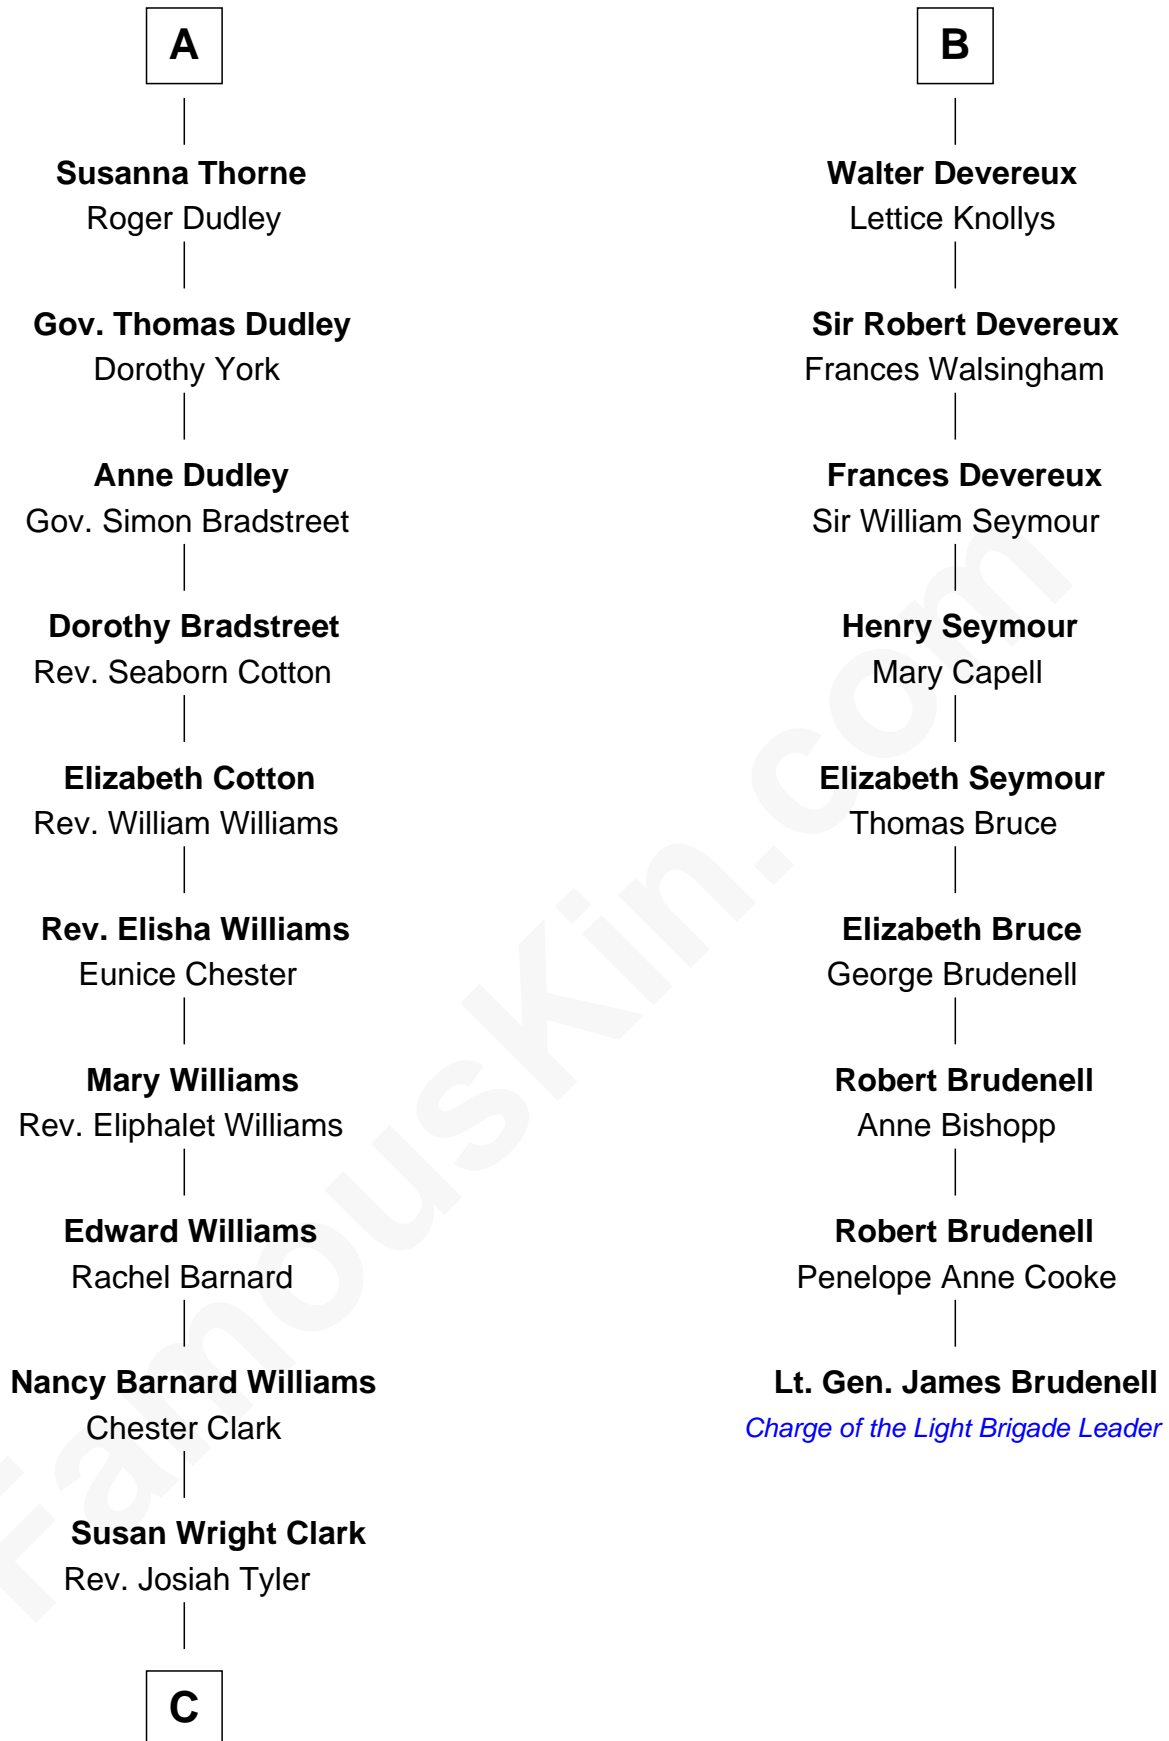

FamousKin.com

Relationship Chart of

Kate Upton

Sports Illustrated Swimsuit Cover Model

15th cousin 6 times removed of

Lt. Gen. James Brudenell

Leader of the "Charge of the Light Brigade"

C

William Chester Tyler

Laura Leland Brooks

Margaret Hastings Tyler

Charles Henry Vial

Elizabeth Brooks Vial

Stephen Edward Upton

Jefferson Matthew Upton

Shelley Fawn Davis