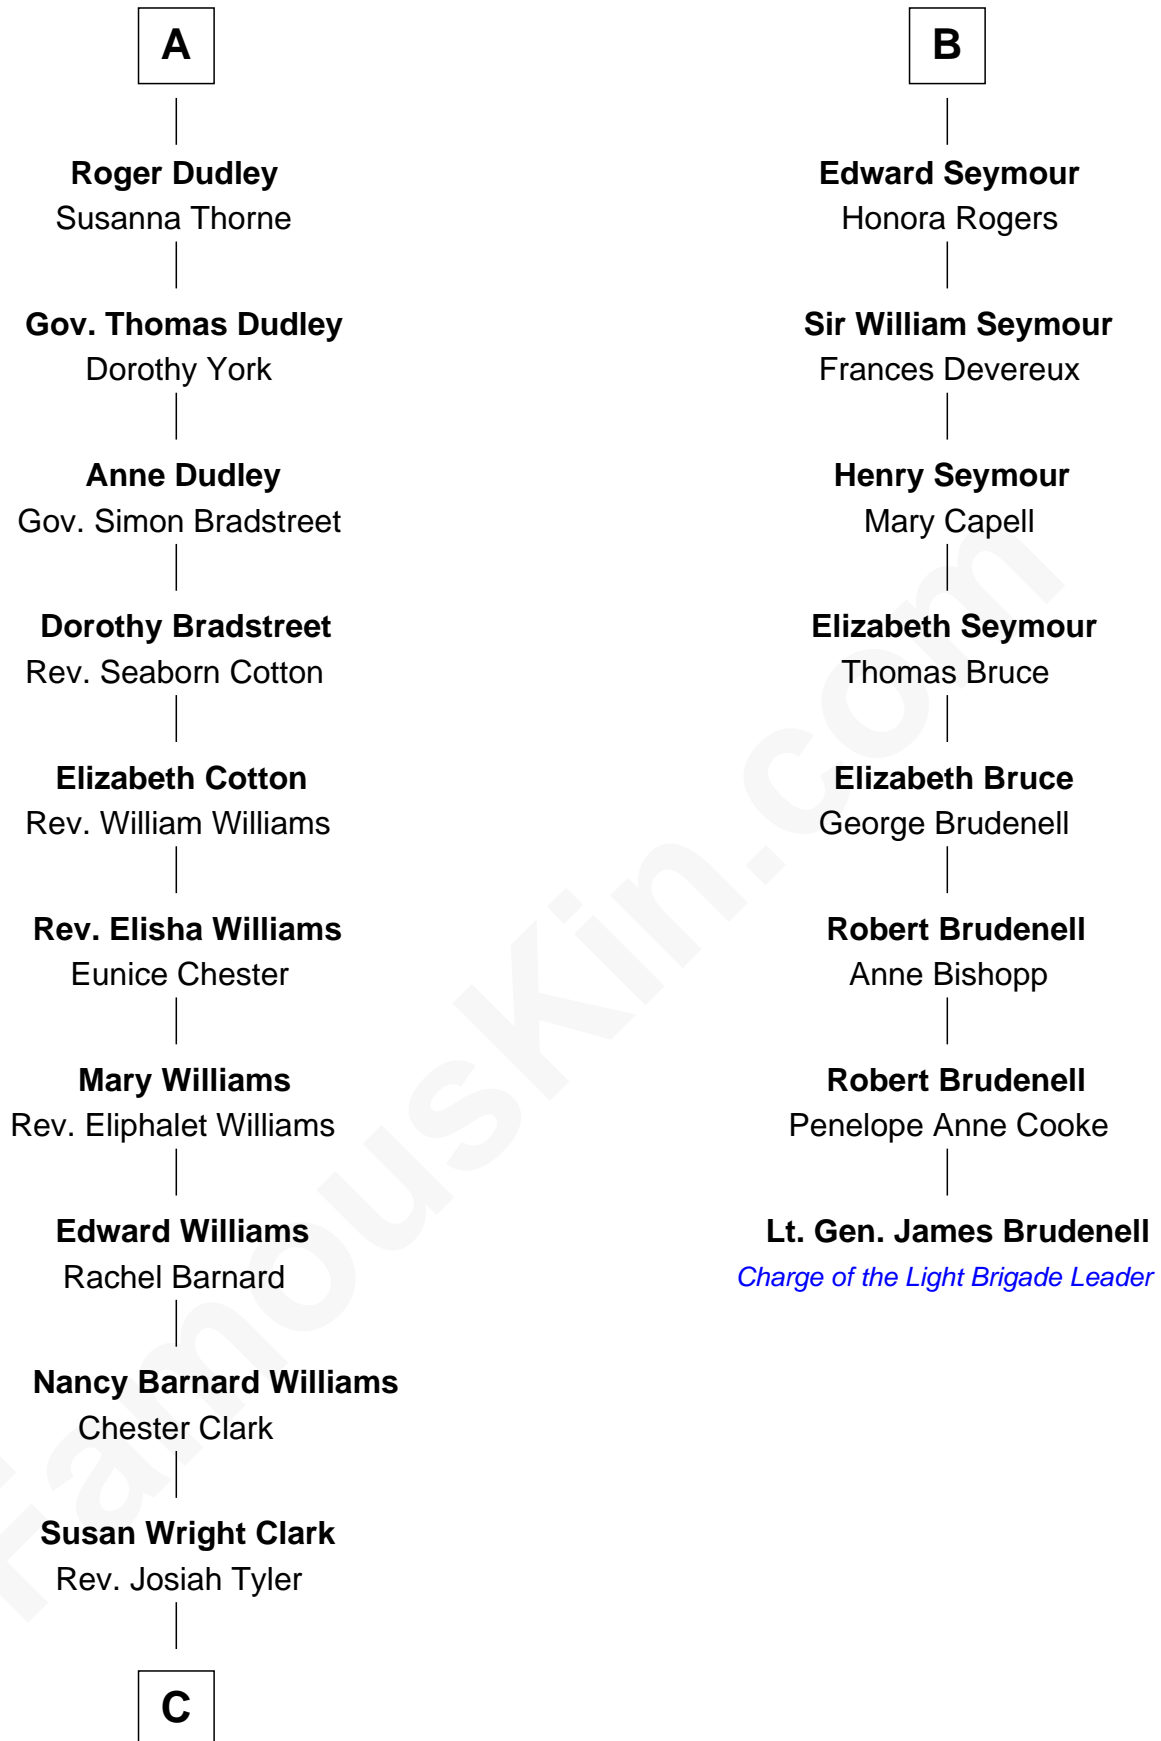

FamousKin.com

Relationship Chart of

Kate Upton

Sports Illustrated Swimsuit Cover Model

14th cousin 7 times removed of

Lt. Gen. James Brudenell

Leader of the "Charge of the Light Brigade"

C

William Chester Tyler

Laura Leland Brooks

Margaret Hastings Tyler

Charles Henry Vial

Elizabeth Brooks Vial

Stephen Edward Upton

Jefferson Matthew Upton

Shelley Fawn Davis