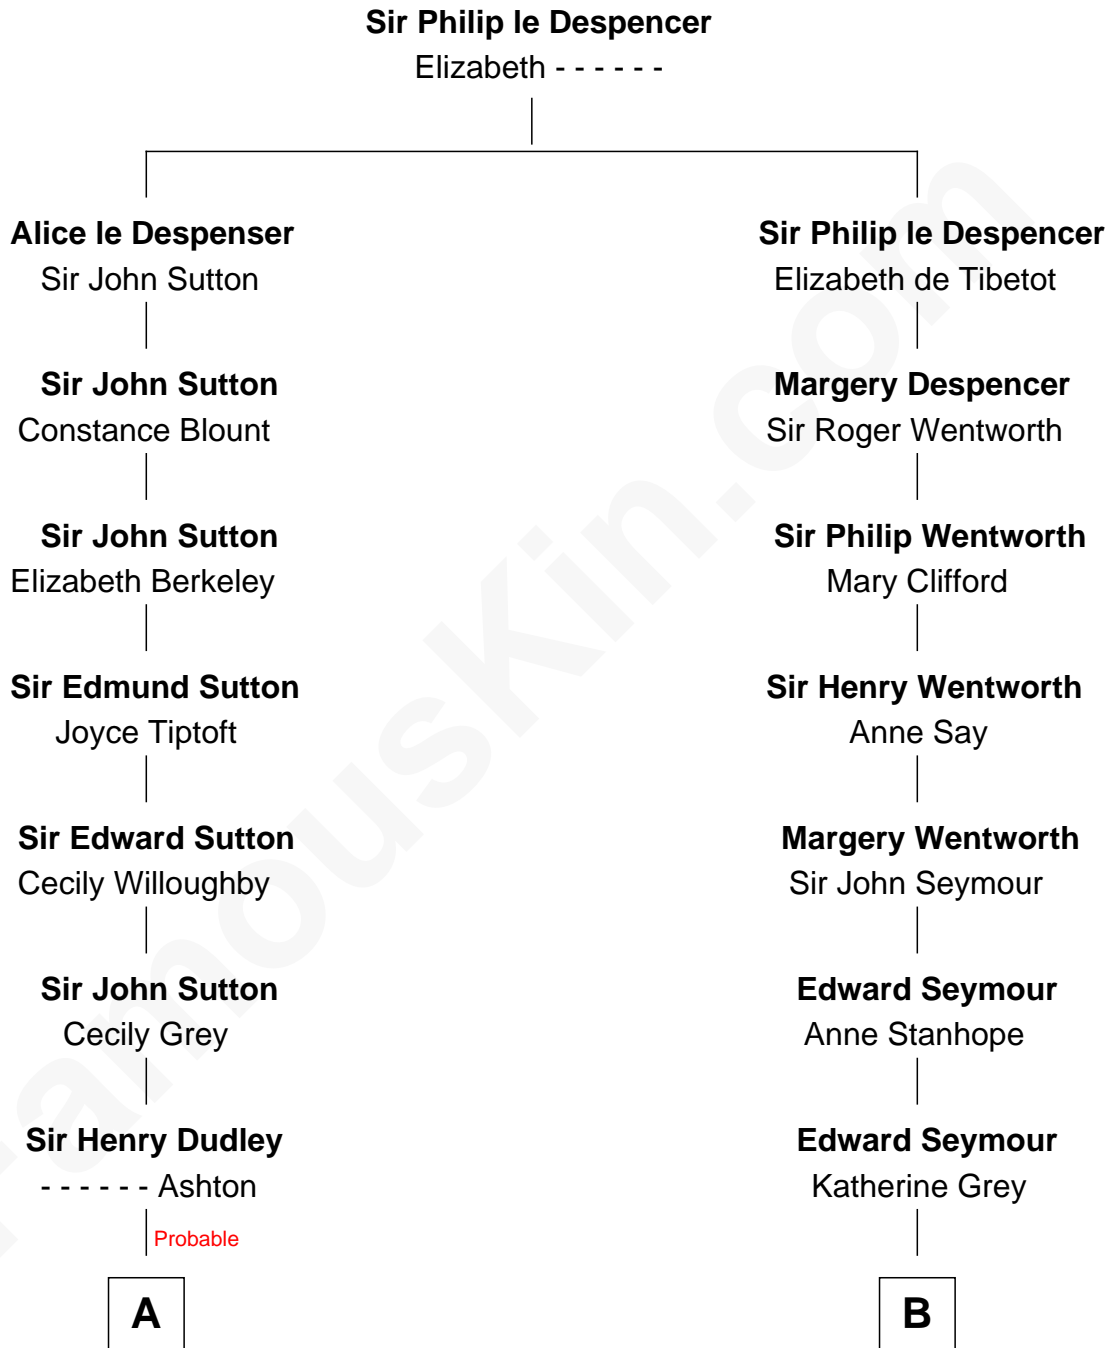

FamousKin.com

Relationship Chart of

Kate Upton

Sports Illustrated Swimsuit Cover Model

14th cousin 7 times removed of

Lt. Gen. James Brudenell

Leader of the "Charge of the Light Brigade"

C

William Chester Tyler

Laura Leland Brooks

Margaret Hastings Tyler

Charles Henry Vial

Elizabeth Brooks Vial

Stephen Edward Upton

Jefferson Matthew Upton

Shelley Fawn Davis