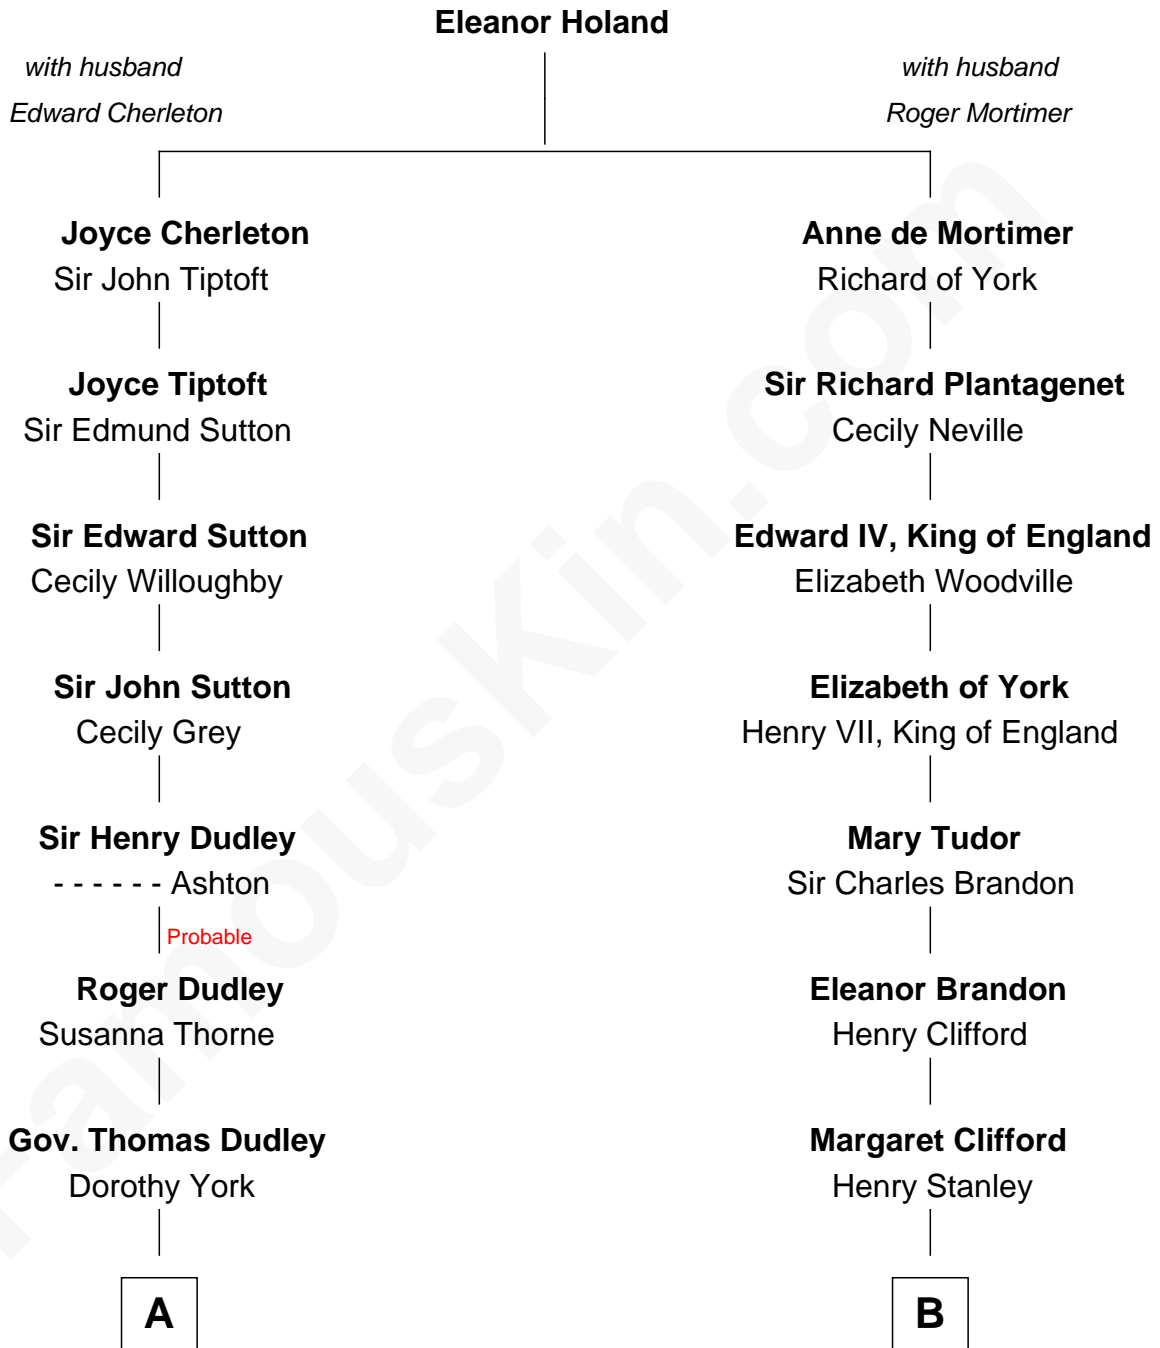

FamousKin.com

Relationship Chart of

Kate Upton

Sports Illustrated Swimsuit Cover Model

19th cousin of

Hugh Grant

Movie Actor

C