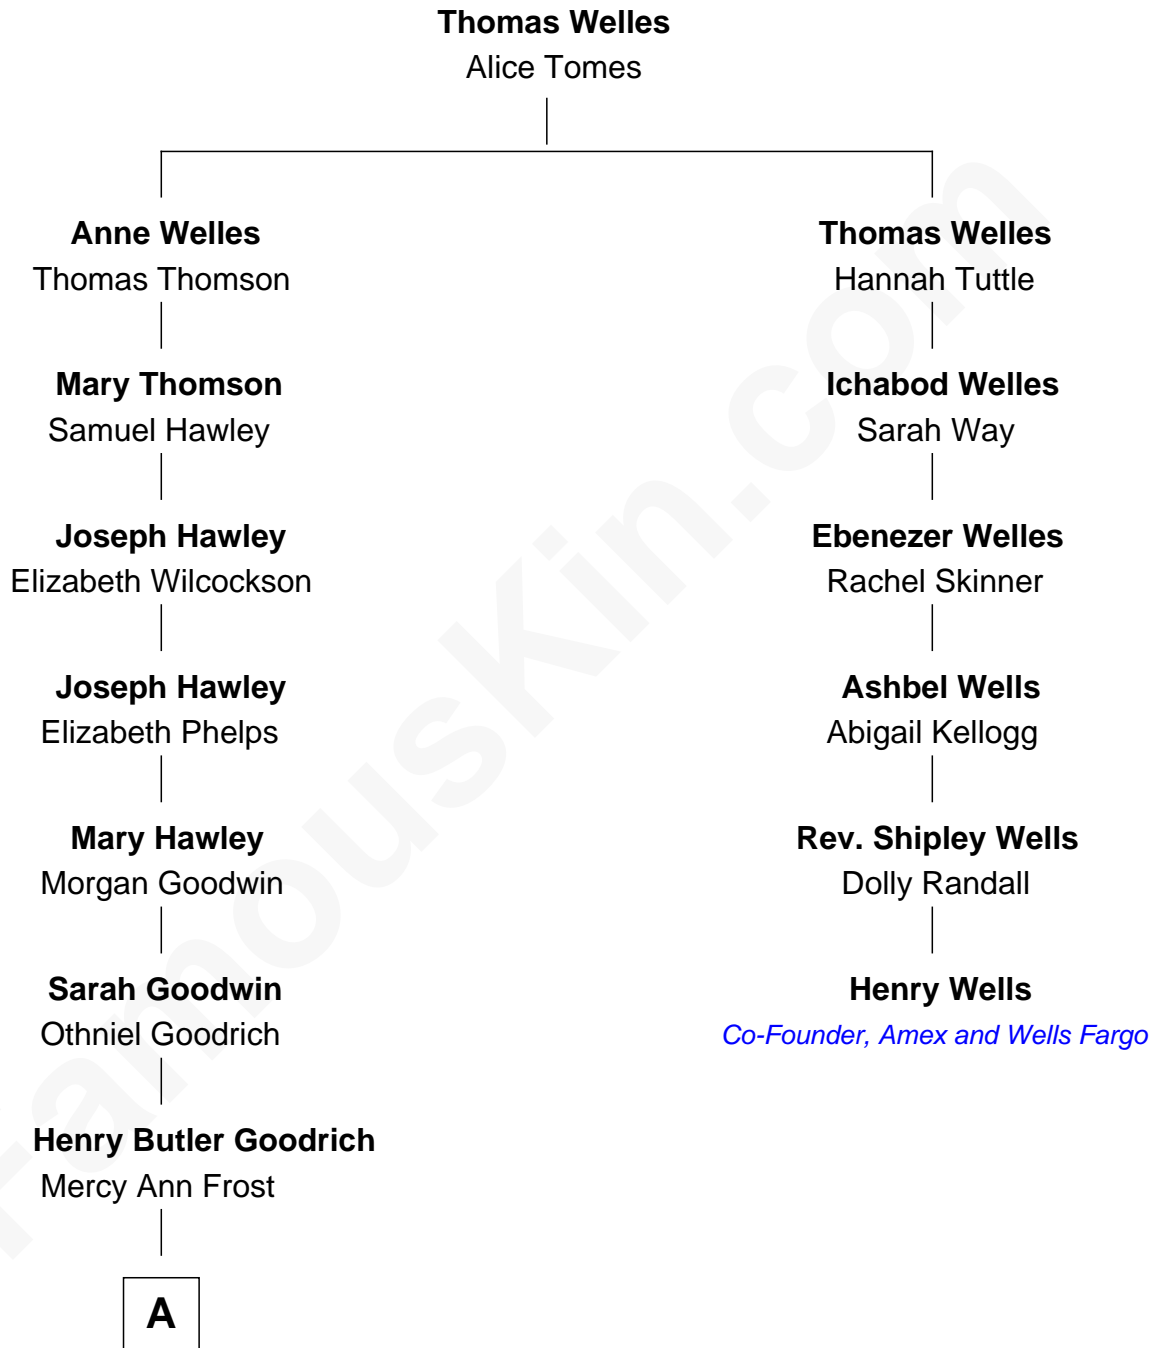

FamousKin.com Relationship Chart of

Kate Upton

Sports Illustrated Swimsuit Cover Model

5th cousin 6 times removed of

Henry Wells

Co-Founder of American Express and Wells Fargo and Co.

A

—
Emma Frost Goodrich
George McNaughton Vial

—
Charles Henry Vial
Margaret Hastings Tyler

—
Elizabeth Brooks Vial
Stephen Edward Upton

—
Jefferson Matthew Upton
Shelley Fawn Davis

—
Kate Upton
Model and Actress