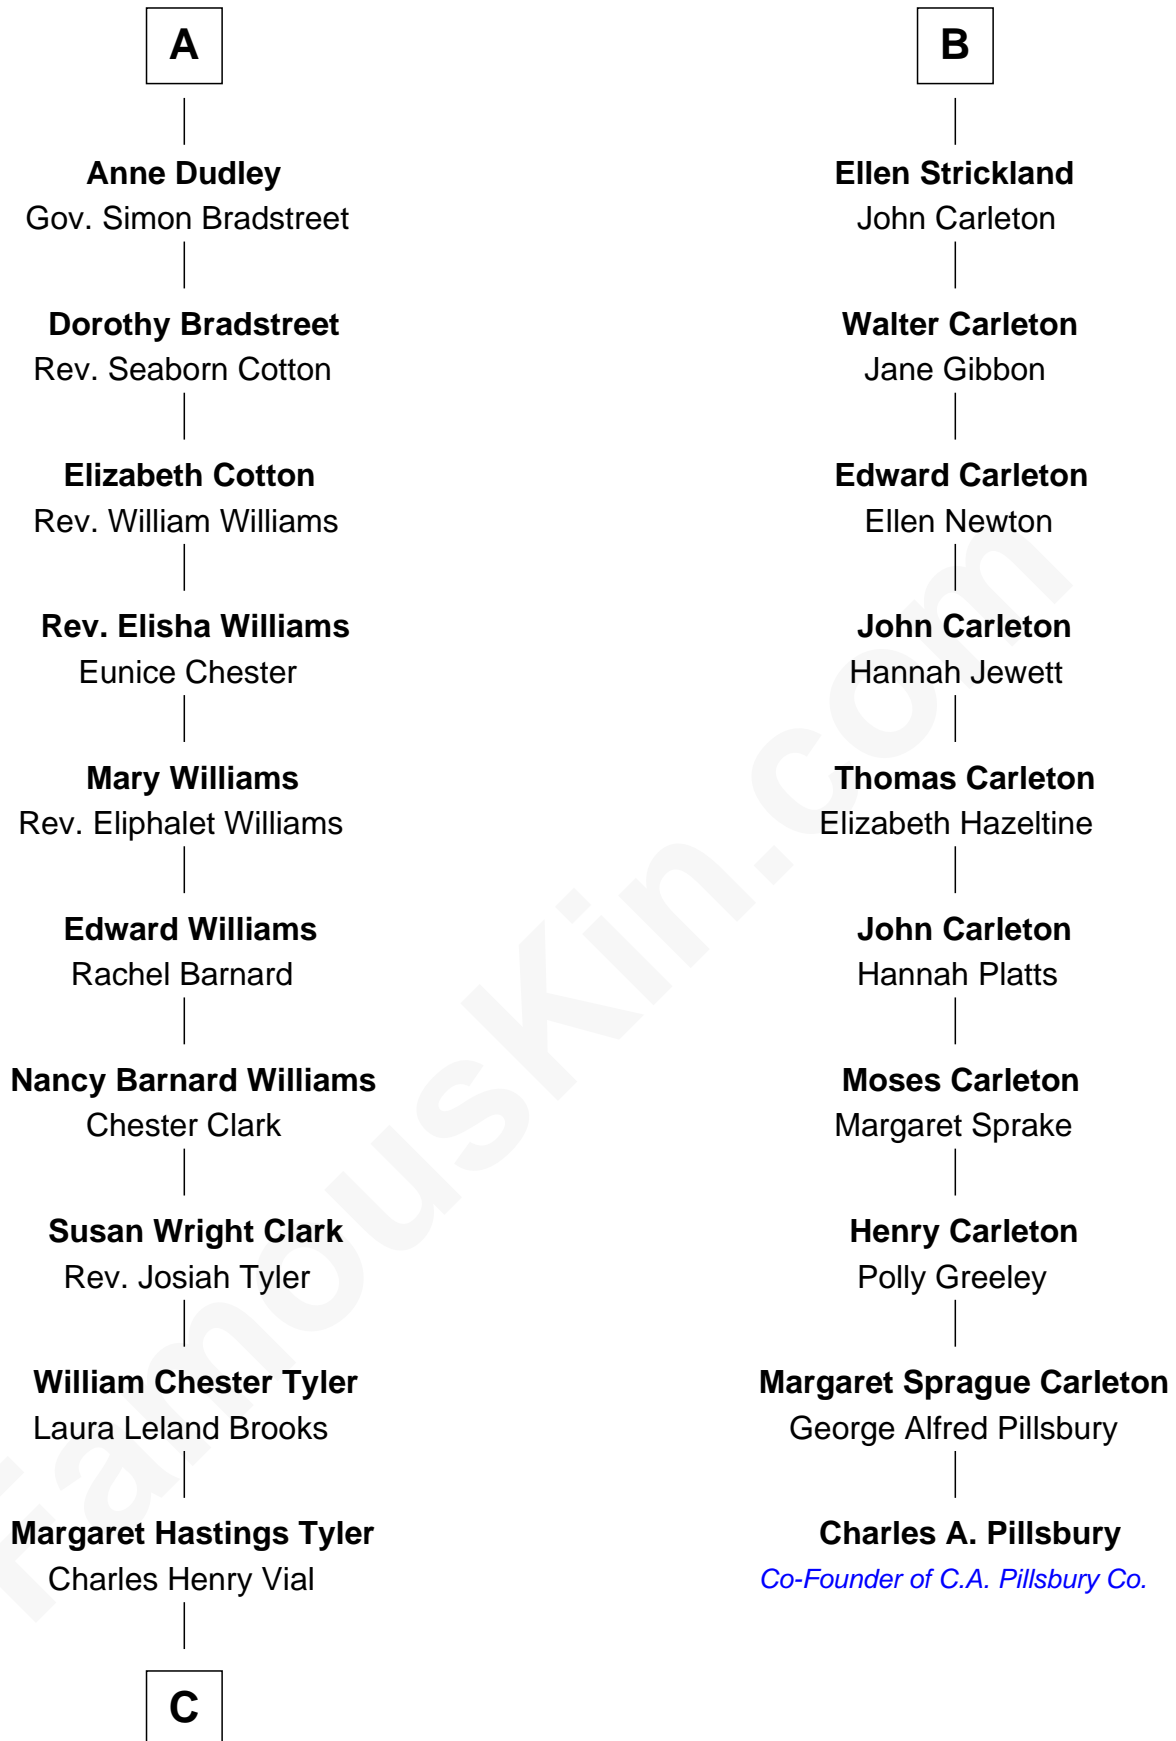

## Relationship Chart of

### Kate Upton

*Sports Illustrated Swimsuit Cover Model*

**16th cousin 3 times removed of**

**Charles A. Pillsbury**

*Co-Founder of C.A. Pillsbury Co.*

**C**

**Elizabeth Brooks Vial**  
Stephen Edward Upton