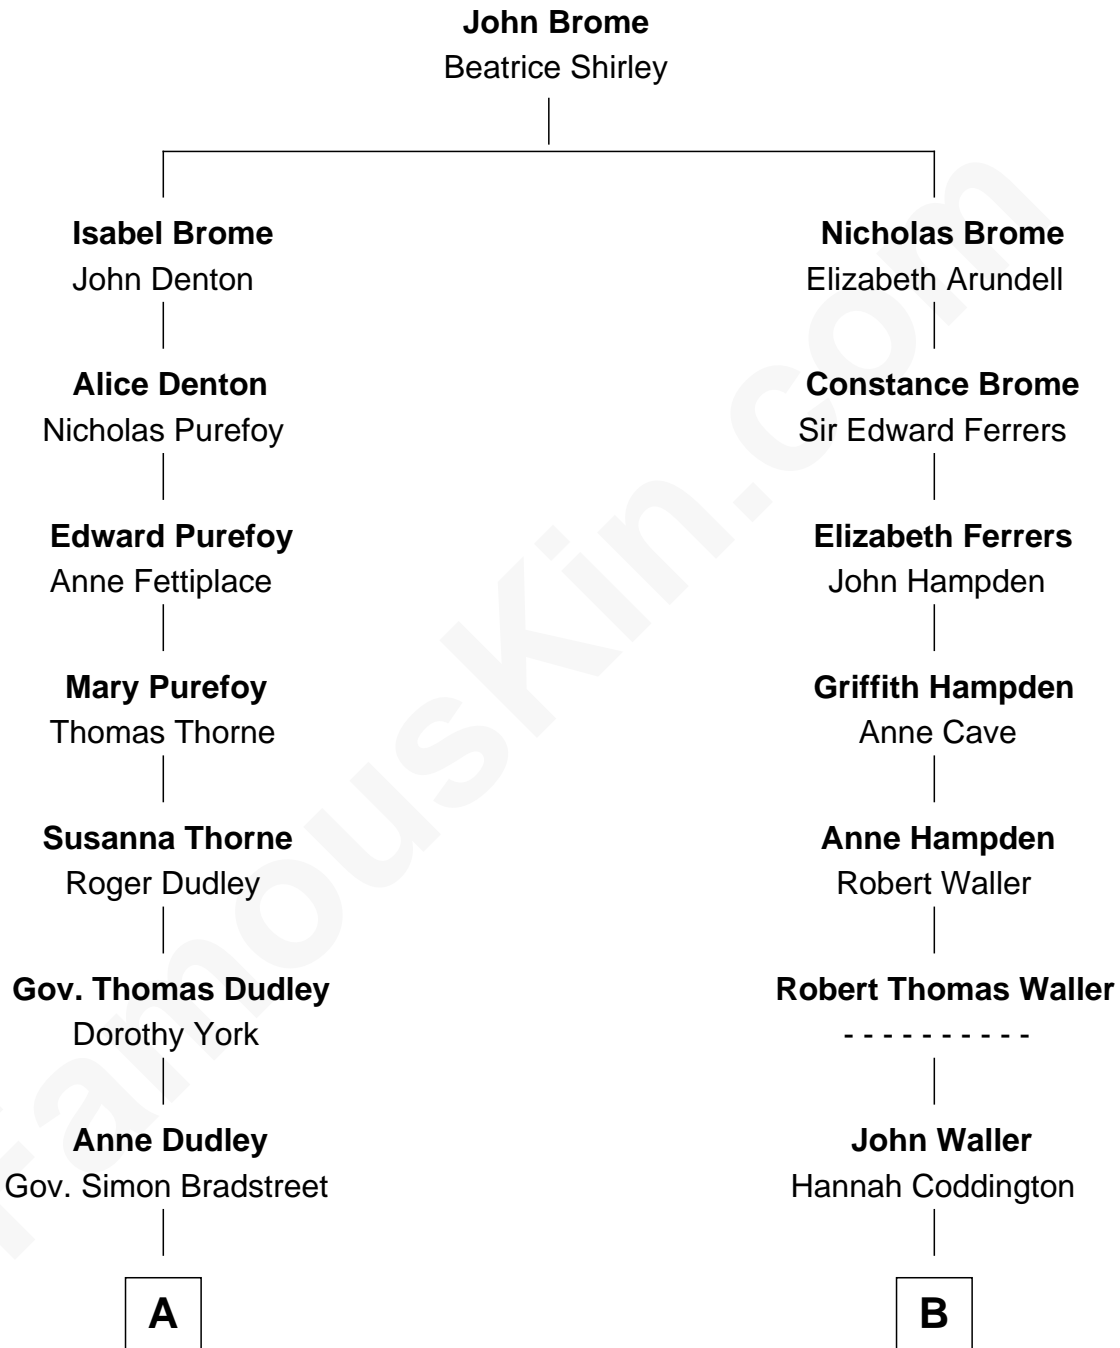

## Relationship Chart of

### Kate Upton

*Sports Illustrated Swimsuit Cover Model*

15th cousin 3 times removed of

**John McCain**

*U.S. Senator from Arizona*

**C**

Jefferson Matthew Upton

Shelley Fawn Davis

**Kate Upton**

*Model and Actress*

FamousKin.com