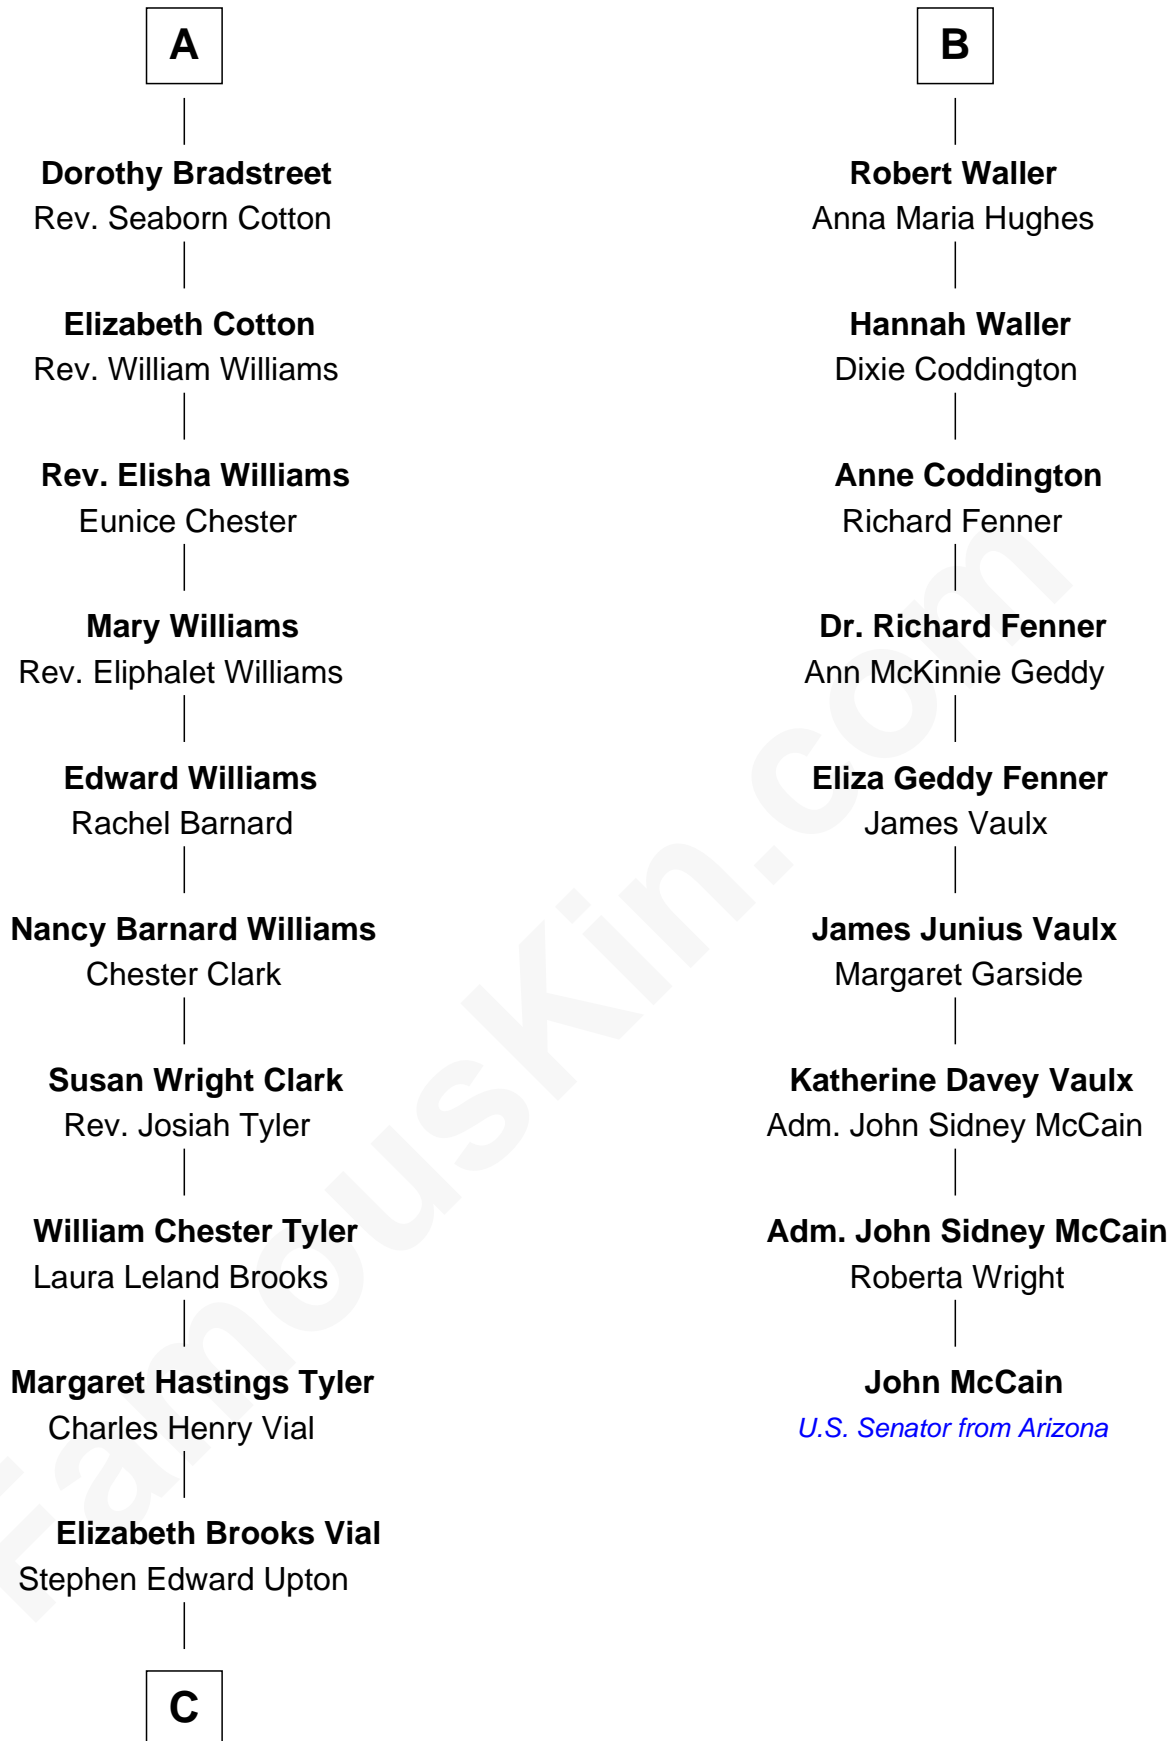

## Relationship Chart of

### Kate Upton

*Sports Illustrated Swimsuit Cover Model*

15th cousin 3 times removed of

**John McCain**

*U.S. Senator from Arizona*

**C**

Jefferson Matthew Upton

Shelley Fawn Davis