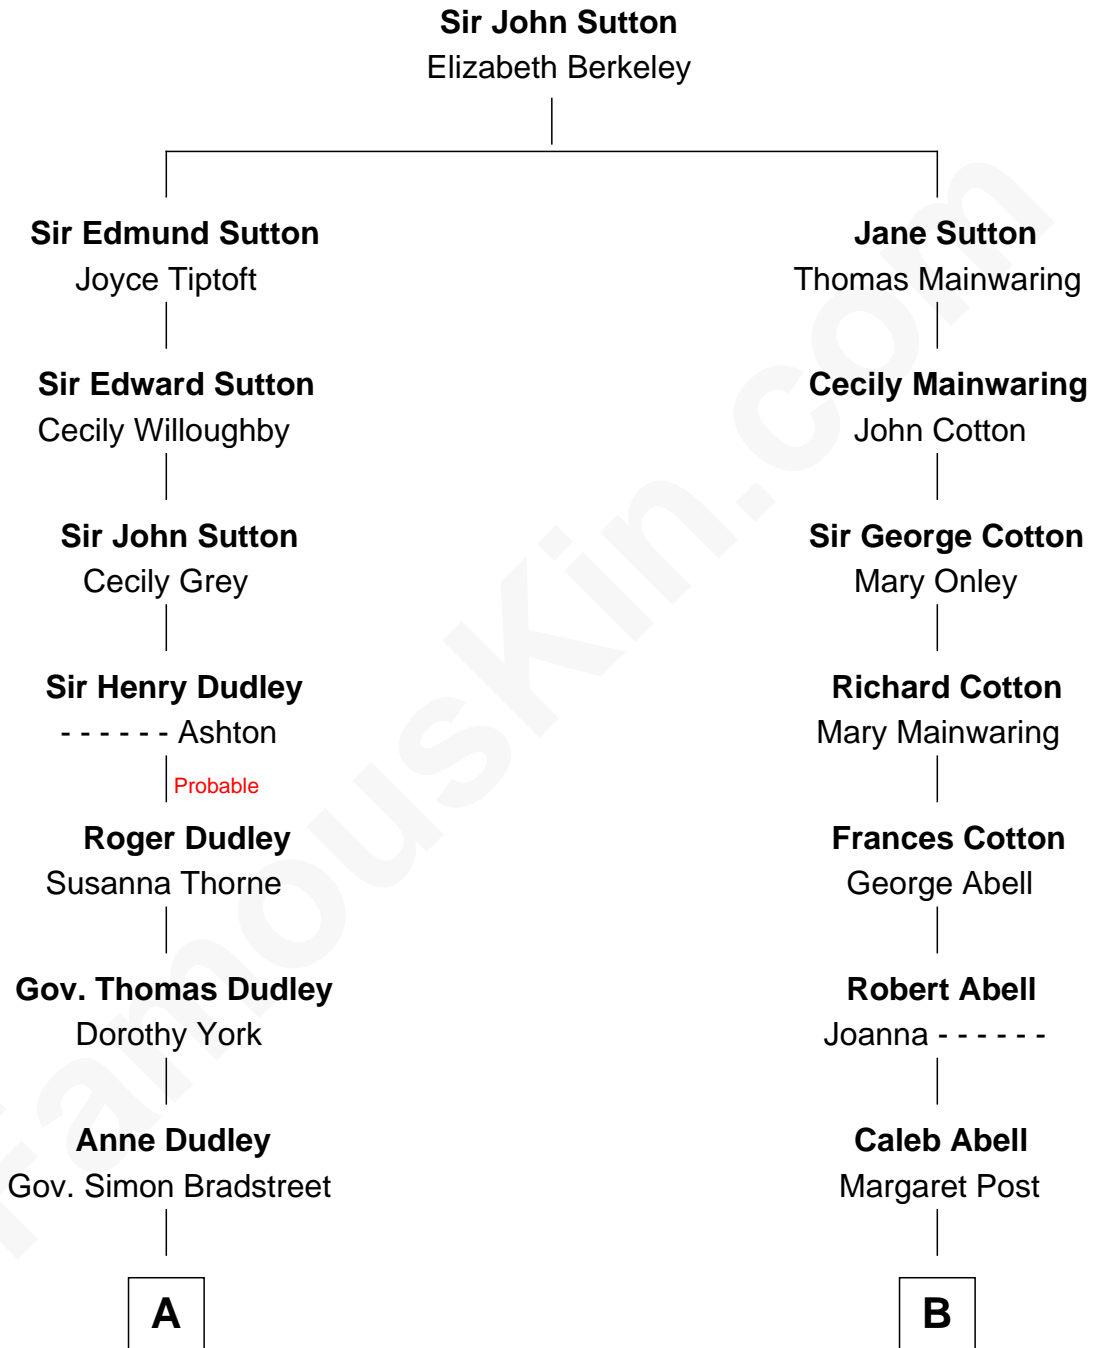

FamousKin.com

Relationship Chart of

Kate Upton

Sports Illustrated Swimsuit Cover Model

15th cousin 3 times removed of

Illeana Douglas

TV and Movie Actress

C

Jefferson Matthew Upton

Shelley Fawn Davis

Kate Upton

Model and Actress

FamousKin.com