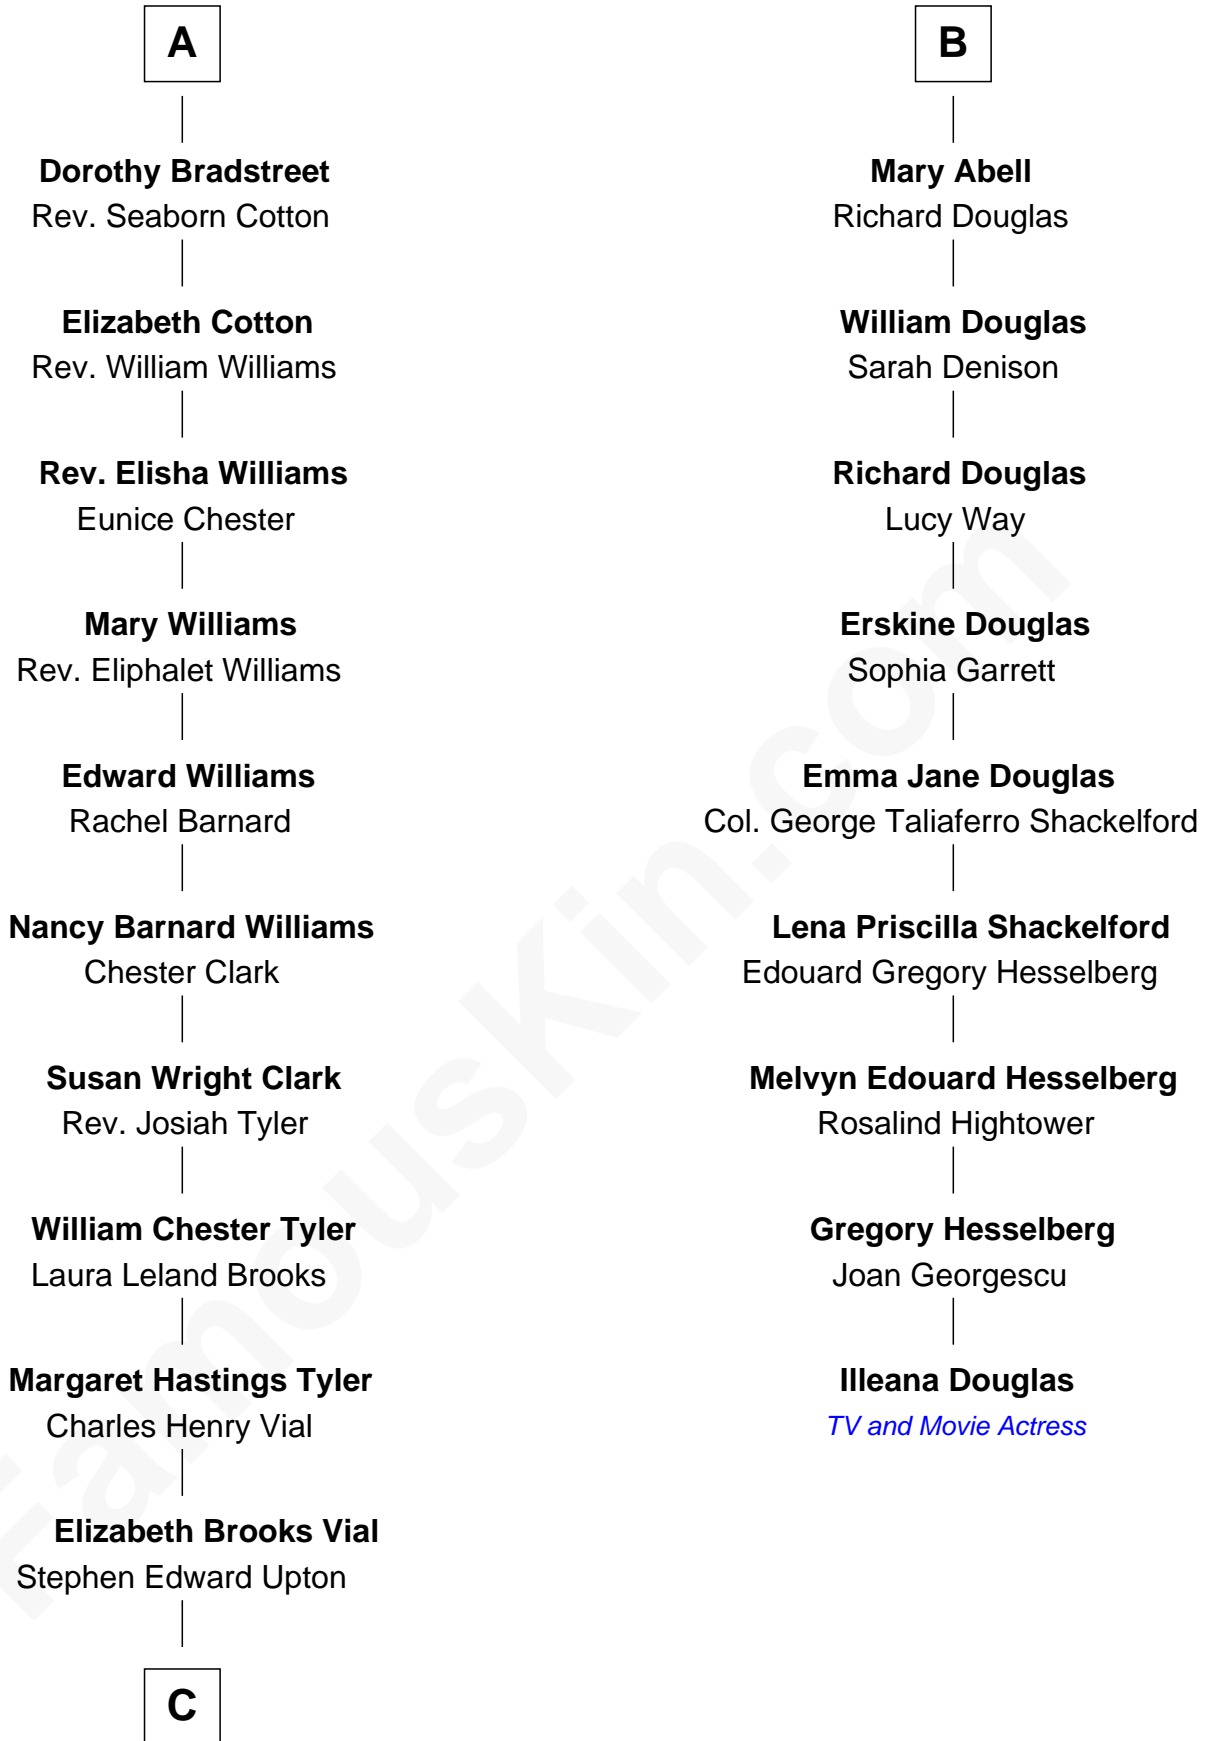

FamousKin.com

Relationship Chart of

Kate Upton

Sports Illustrated Swimsuit Cover Model

15th cousin 3 times removed of

Illeana Douglas

TV and Movie Actress

C